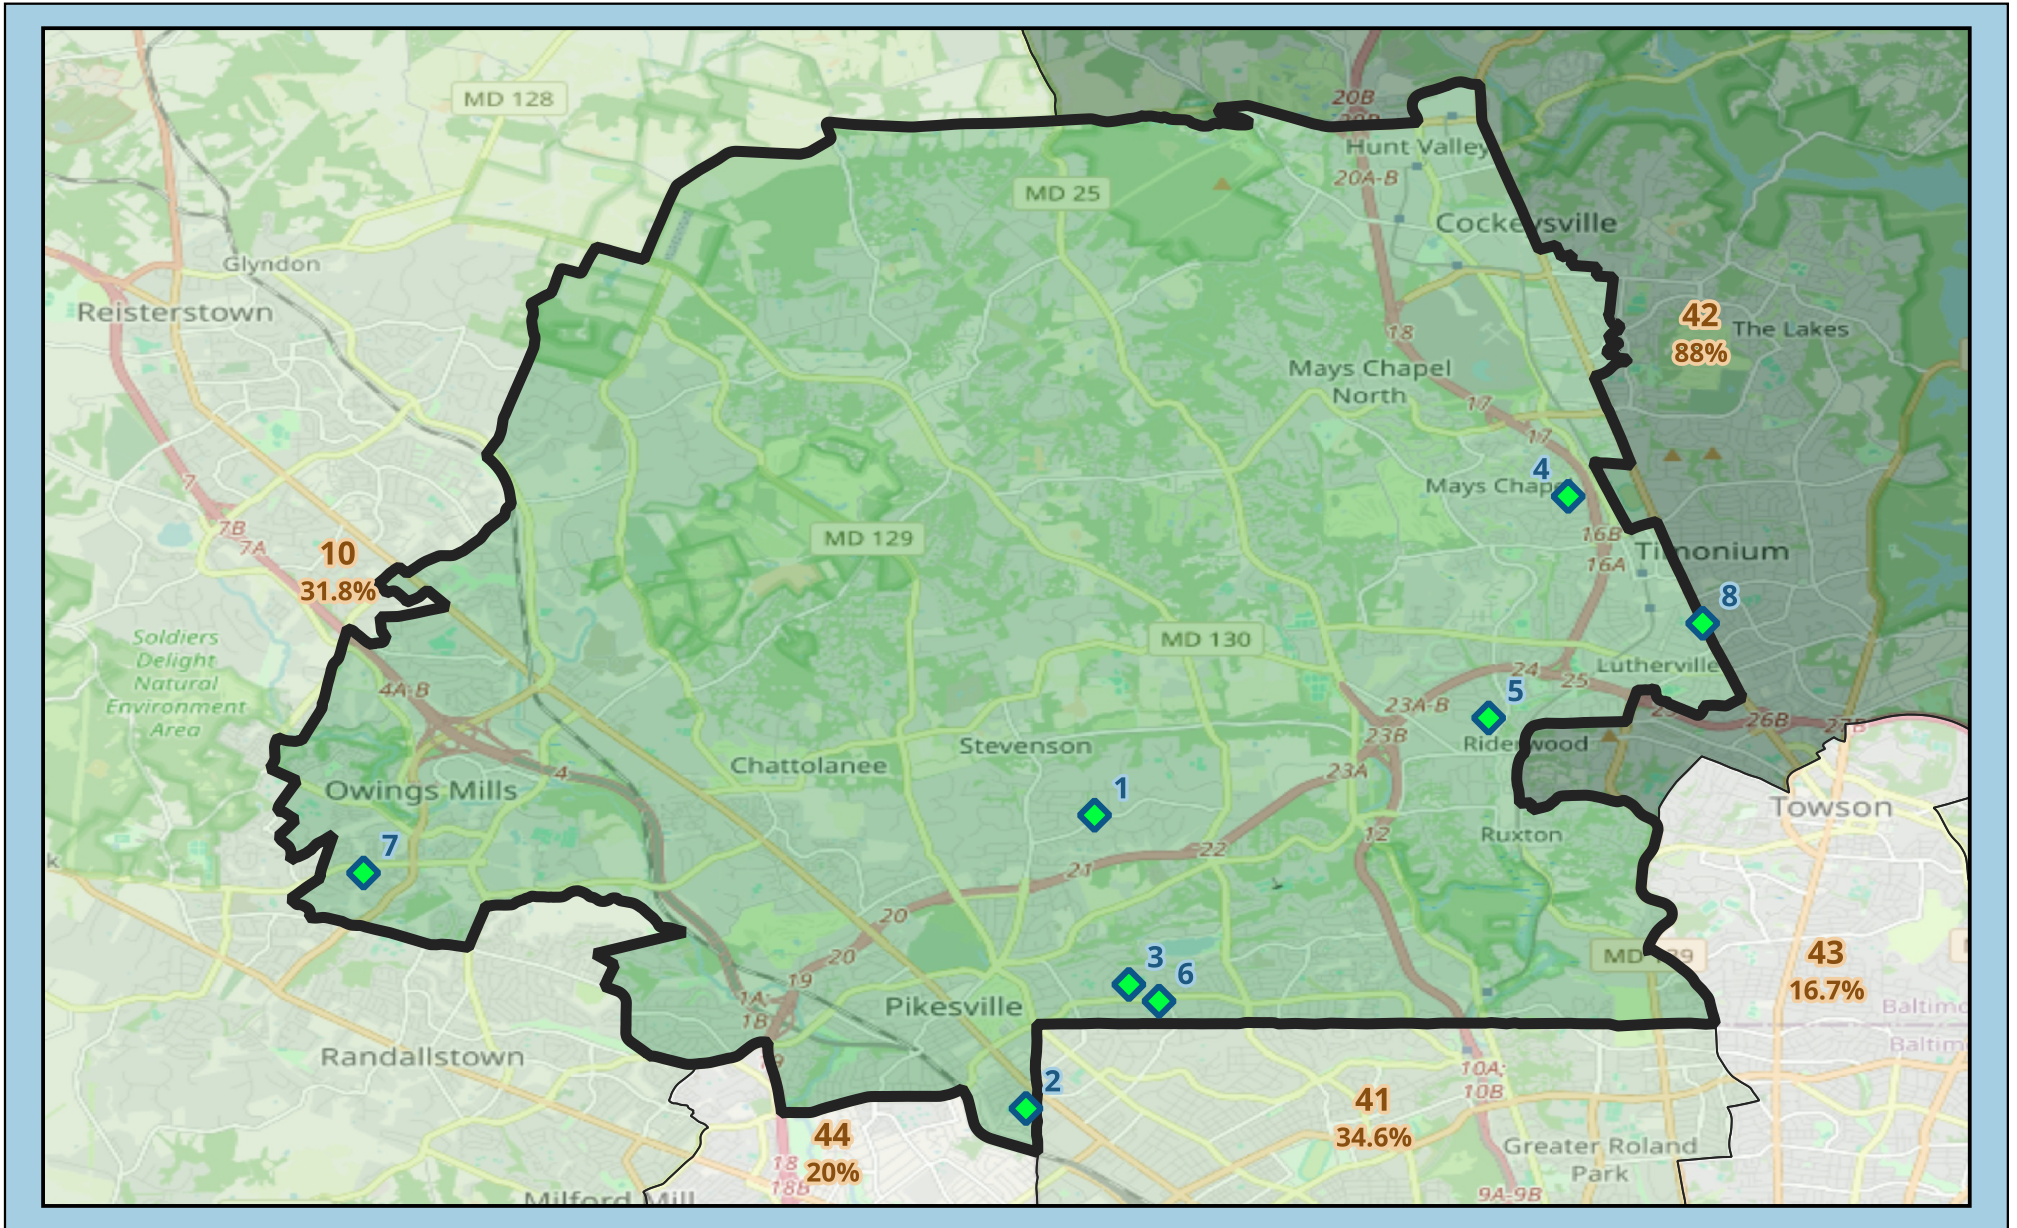

Maryland Senate District 11

 : Green School (GS) Location
(8 Total)

50% of Schools are Green Schools

Maryland Senate District 11 Green Schools

School #	School Name	City	Zip	GS Since:
1	Fort Garrison Elementary	Baltimore	21208	2012
2	Milbrook Elementary	Baltimore	21215	2018
3	Pikesville High	Baltimore	21208	2025
4	Pinewood Elementary	Timonium	21093	2009
5	Riderwood Elementary	Towson	21204	2009
6	Wellwood International School	Pikesville	21208	2015
7	Lyons Mill Elementary	Owings Mills	21117	2017
8	Lutherville Laboratory Elementary School	Timonium	21093	2004