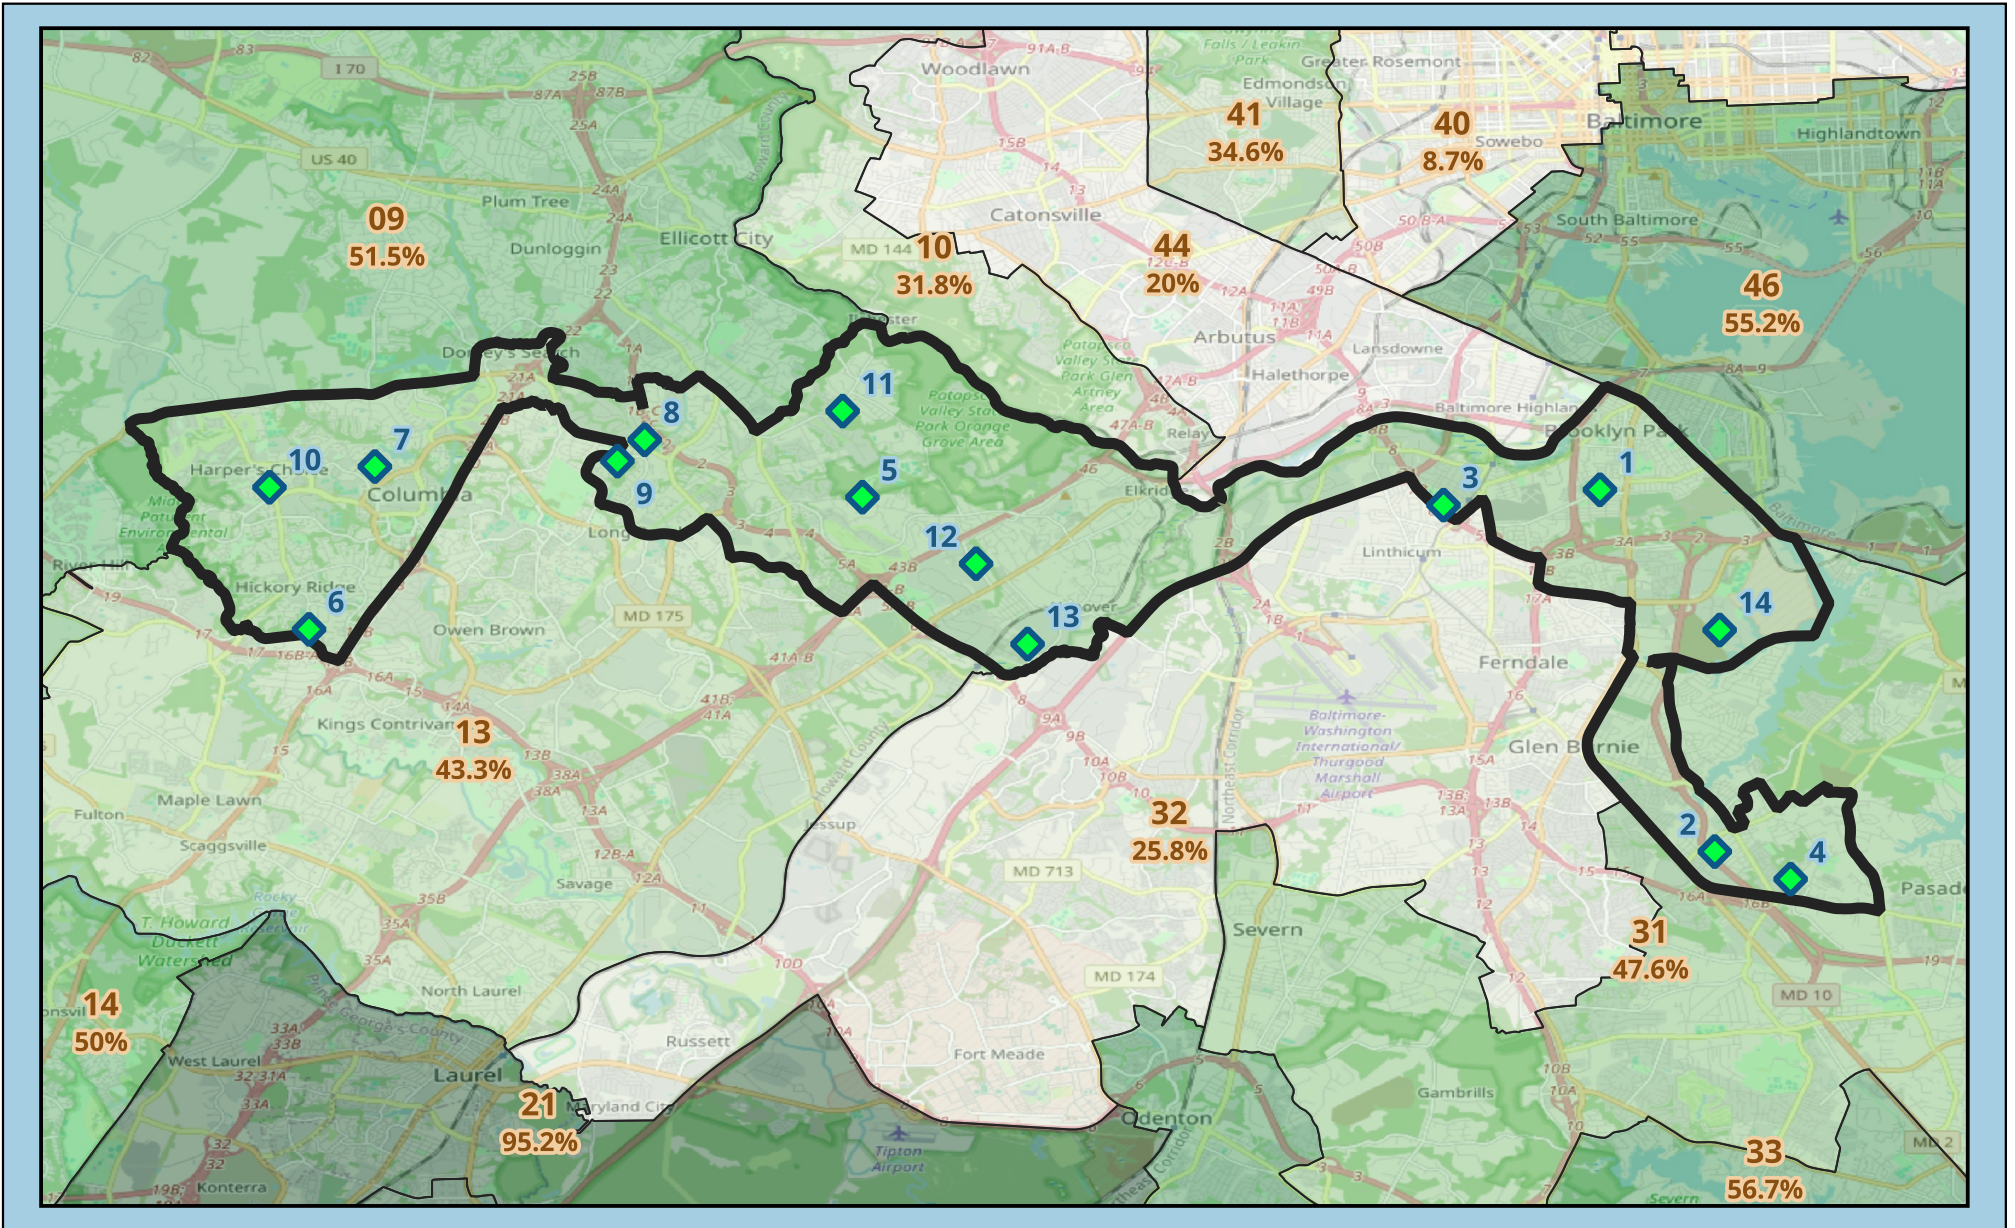

Maryland Senate District 12

 : Green School (GS) Location
(14 Total)

43.8% of Schools are Green Schools

Maryland Senate District 12 Green Schools

School #	School Name	City	Zip	GS Since:
1	Brooklyn Park Middle	Baltimore	21225	2020
2	Marley Glen School	Glen Burnie	21060	2012
3	Overlook Elementary	Linthicum	21090	2013
4	Freetown Elementary	Glen Burnie	21060	2016
5	Rockburn Elementary	Elkridge	21075	2010
6	Atholton High	Columbia	21044	2018
7	Bryant Woods Elementary	Columbia	21044	2014
8	Howard High	Ellicott City	21043	2011
9	Phelps Luck Elementary	Columbia	21045	2021
10	Swansfield Elementary	Columbia	21044	2010
11	Bonnie Branch Middle	Ellicott City	21043	2017
12	Ducketts Lane Elementary	Elkridge	21075	2016
13	Thomas Viaduct Middle	Hanover	21076	2019
14	Monarch Academy PCS Glen Burnie	Glen Burnie	21060	2025