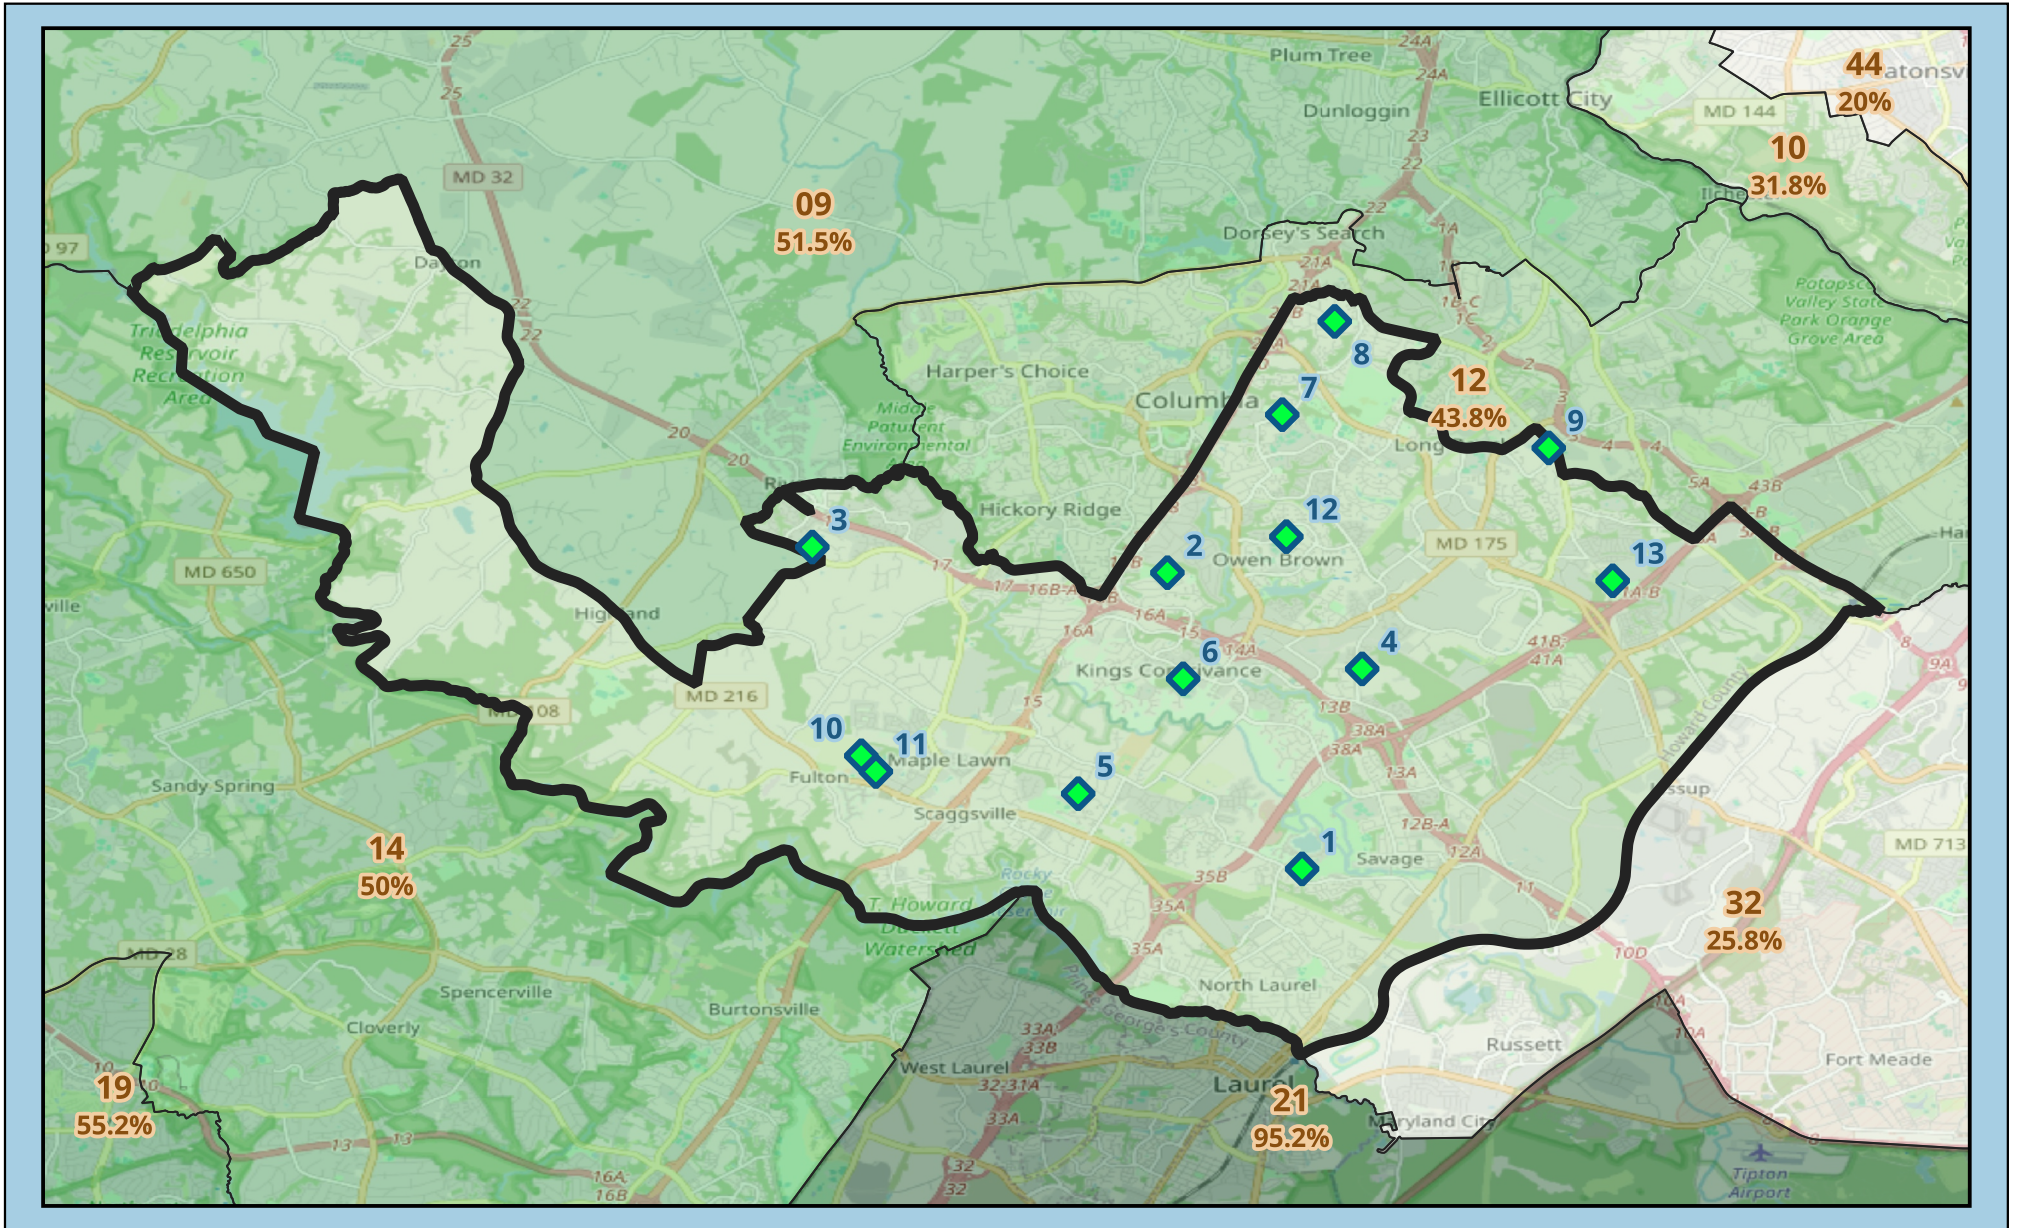

Maryland Senate District 13

 : Green School (GS) Location
(13 Total)

43.3% of Schools are Green Schools

Maryland Senate District 13 Green Schools

School #	School Name	City	Zip	GS Since:
1	Forest Ridge Elementary	Laurel	20723	2009
2	Atholton Elementary	Columbia	21046	2009
3	Clarksville Middle	Clarksville	21029	2016
4	Guilford Elementary	Columbia	21046	2014
5	Hammond Elementary	Laurel	20723	2005
6	Hammond High	Columbia	21046	2014
7	Talbott Springs Elementary	Columbia	21045	2010
8	Thunder Hill Elementary	Columbia	21045	2010
9	Waterloo Elementary	Columbia	21045	2016
10	Lime Kiln Middle	Fulton	20759	2008
11	Reservoir High	Fulton	20759	2007
12	Cradlerock Elementary	Columbia	21045	2016
13	Deep Run Elementary	Elkridge	21075	2009