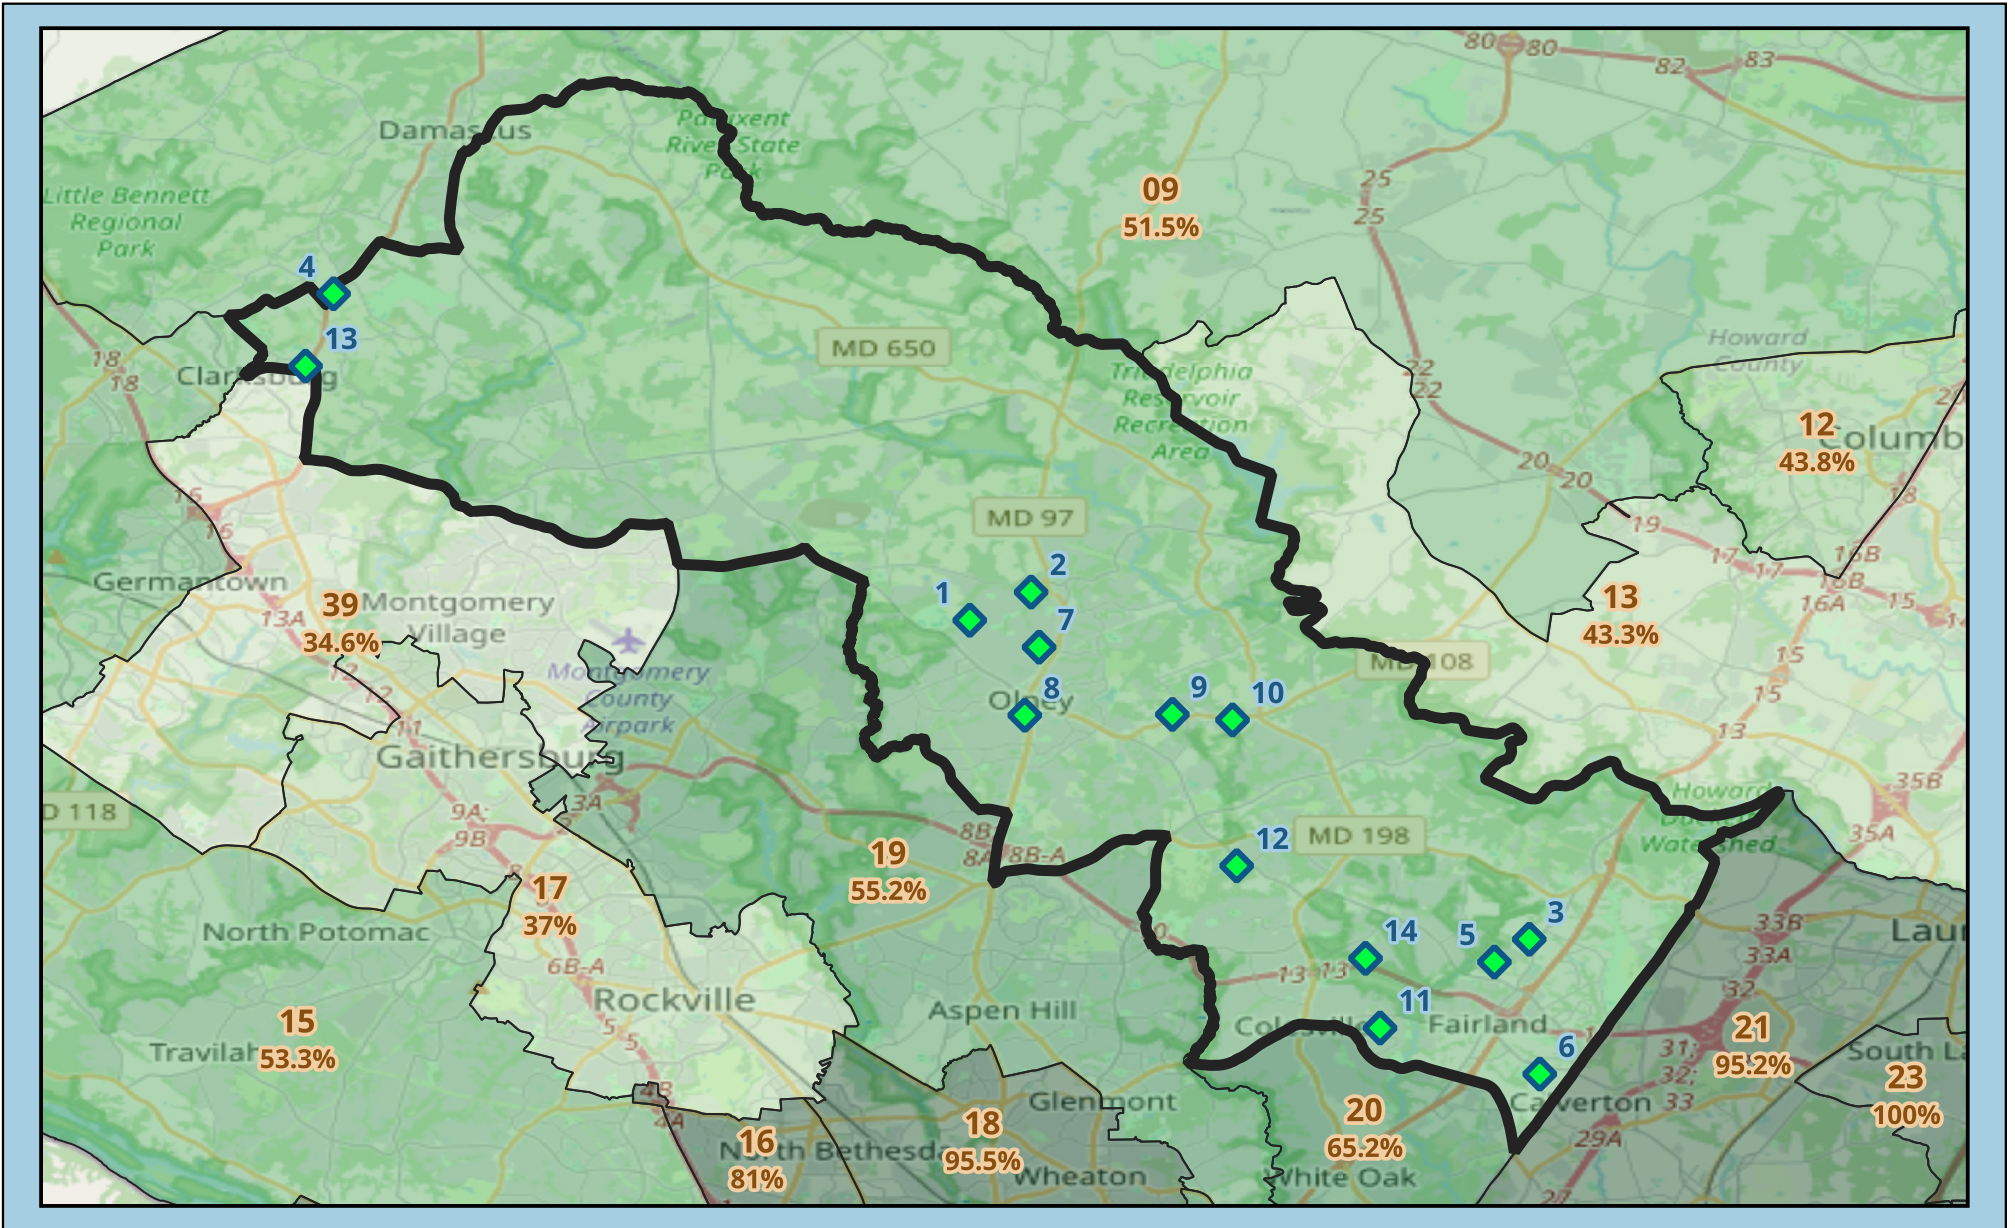

# Maryland Senate District 14

 : Green School (GS) Location  
(14 Total)

**50% of Schools are Green Schools**

# Maryland Senate District 14 Green Schools

School #	School Name	City	Zip	GS Since:
1	Rosa M. Parks Middle	Olney	20832	2019
2	Belmont Elementary	Olney	20832	2016
3	Benjamin Banneker Middle	Burtonsville	20866	2016
4	Cedar Grove Elementary	Germantown	20876	2000
5	Fairland Elementary	Silver Spring	20905	2023
6	Galway Elementary	Silver Spring	20904	2016
7	Greenwood Elementary	Brookeville	20833	2011
8	Olney Elementary	Olney	20832	2014
9	Sherwood Elementary	Sandy Spring	20860	2015
10	Sherwood High	Sandy Spring	20860	2021
11	William Tyler Page Elementary	Silver Spring	20904	2014
12	James Hubert Blake High	Silver Spring	20905	2024
13	Hallie Wells Middle	Clarksburg	20871	2025
14	Dr. Charles R. Drew Elementary	Silver Spring	20905	2024