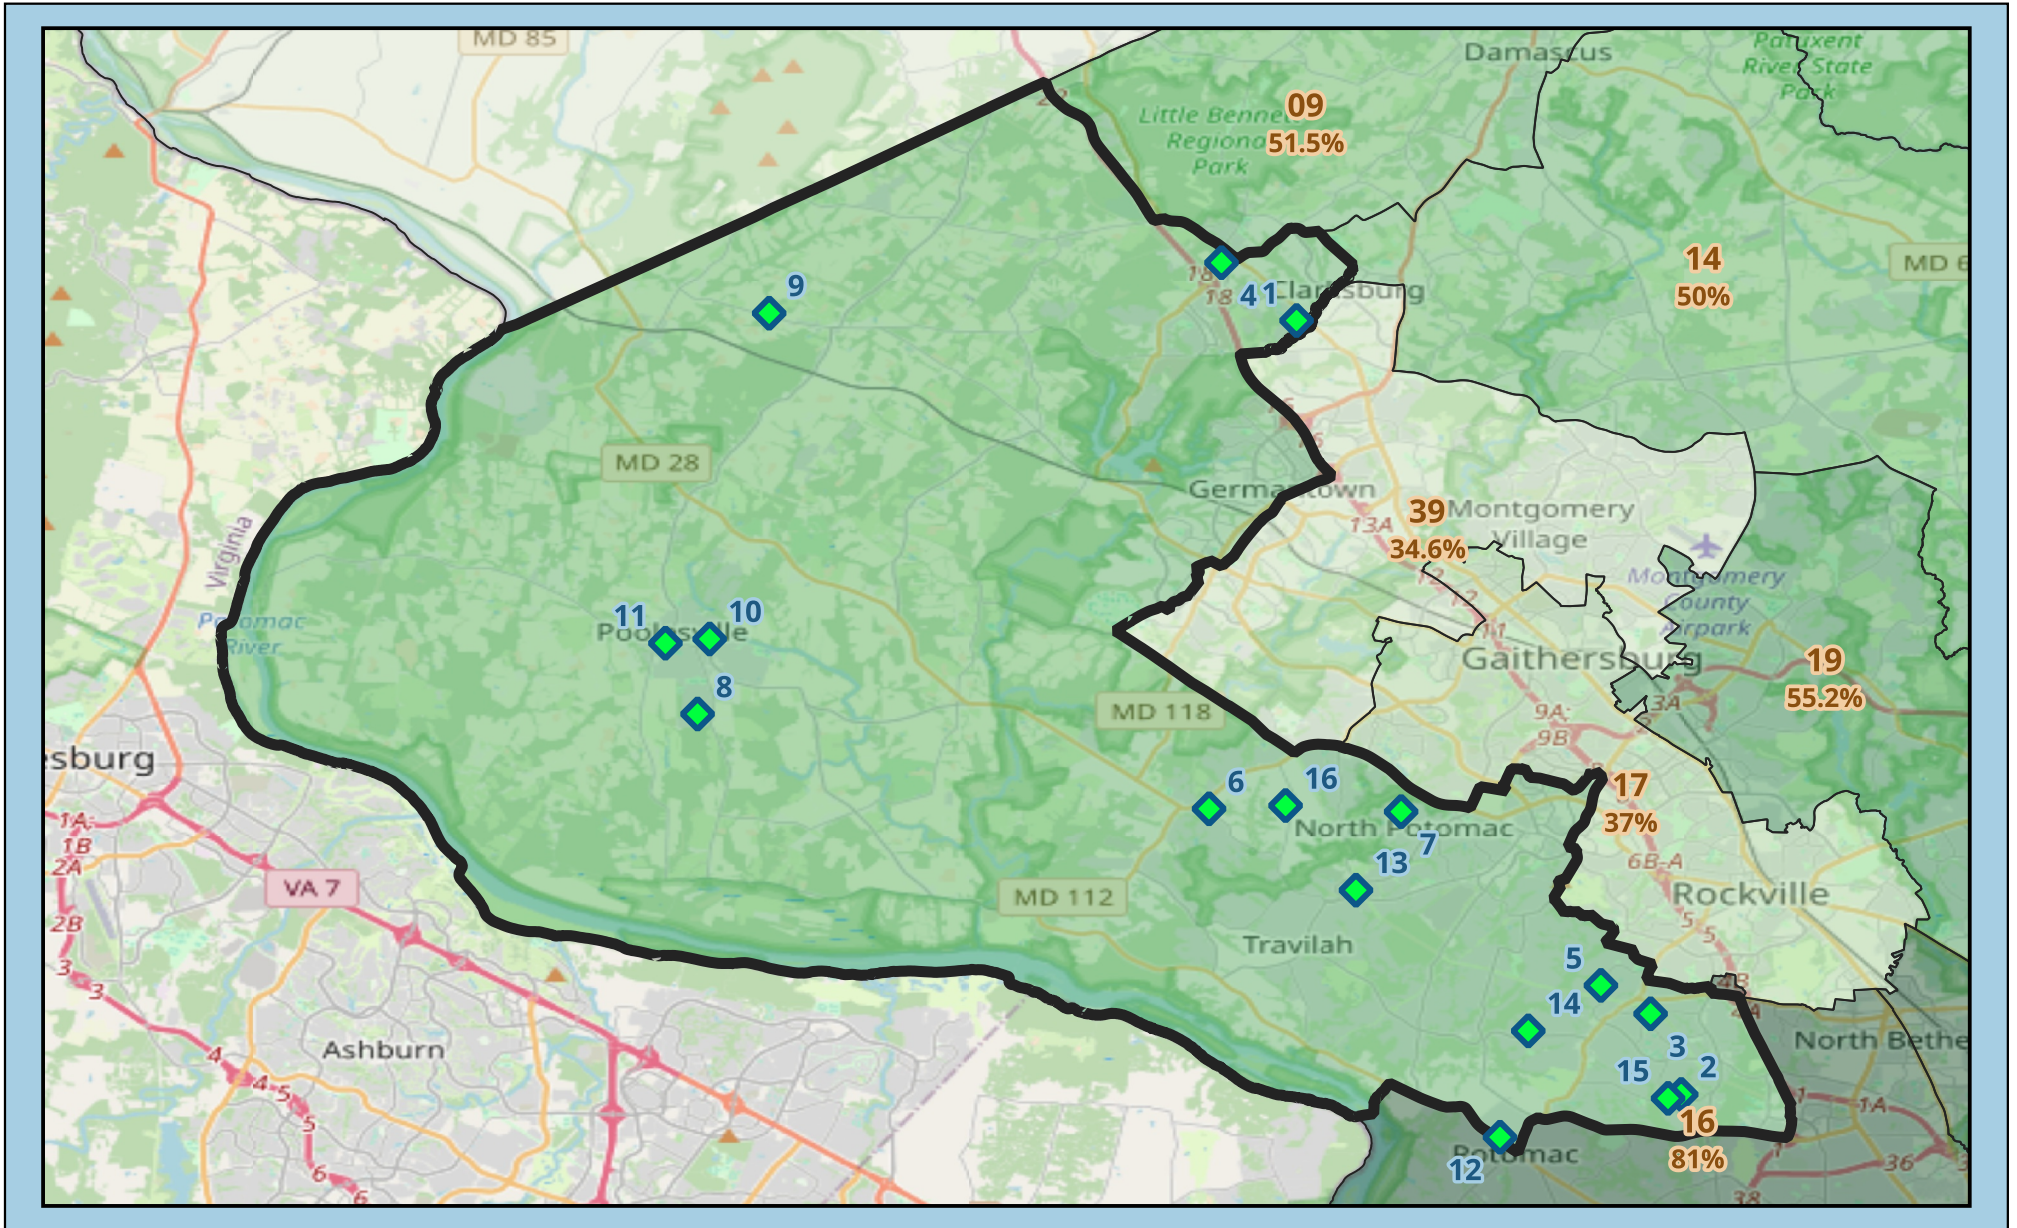

Maryland Senate District 15

 : Green School (GS) Location
(16 Total)

53.3% of Schools are Green Schools

Maryland Senate District 15 Green Schools

School #	School Name	City	Zip	GS Since:
1	Rocky Hill Middle	Clarksburg	20871	1999
2	Bells Mill Elementary	Potomac	20854	2014
3	Beverly Farms Elementary	Potomac	20854	2010
4	Clarksburg Elementary	Clarksburg	20871	2008
5	Cold Spring Elementary	Potomac	20854	2014
6	Darnestown Elementary	Gaithersburg	20878	2020
7	DuFief Elementary	Gaithersburg	20878	2015
8	John Poole Middle	Poolesville	20837	2003
9	Monocacy Elementary	Dickerson	20842	2018
10	Poolesville Elementary	Poolesville	20837	2015
11	Poolesville High	Poolesville	20837	2008
12	Potomac Elementary	Potomac	20854	2014
13	Travilah Elementary	North Potomac	20878	2010
14	Wayside Elementary	Potomac	20854	2018
15	Cabin John Middle	Potomac	20854	2024
16	Jones Lane Elementary	Gaithersburg	20878	2014