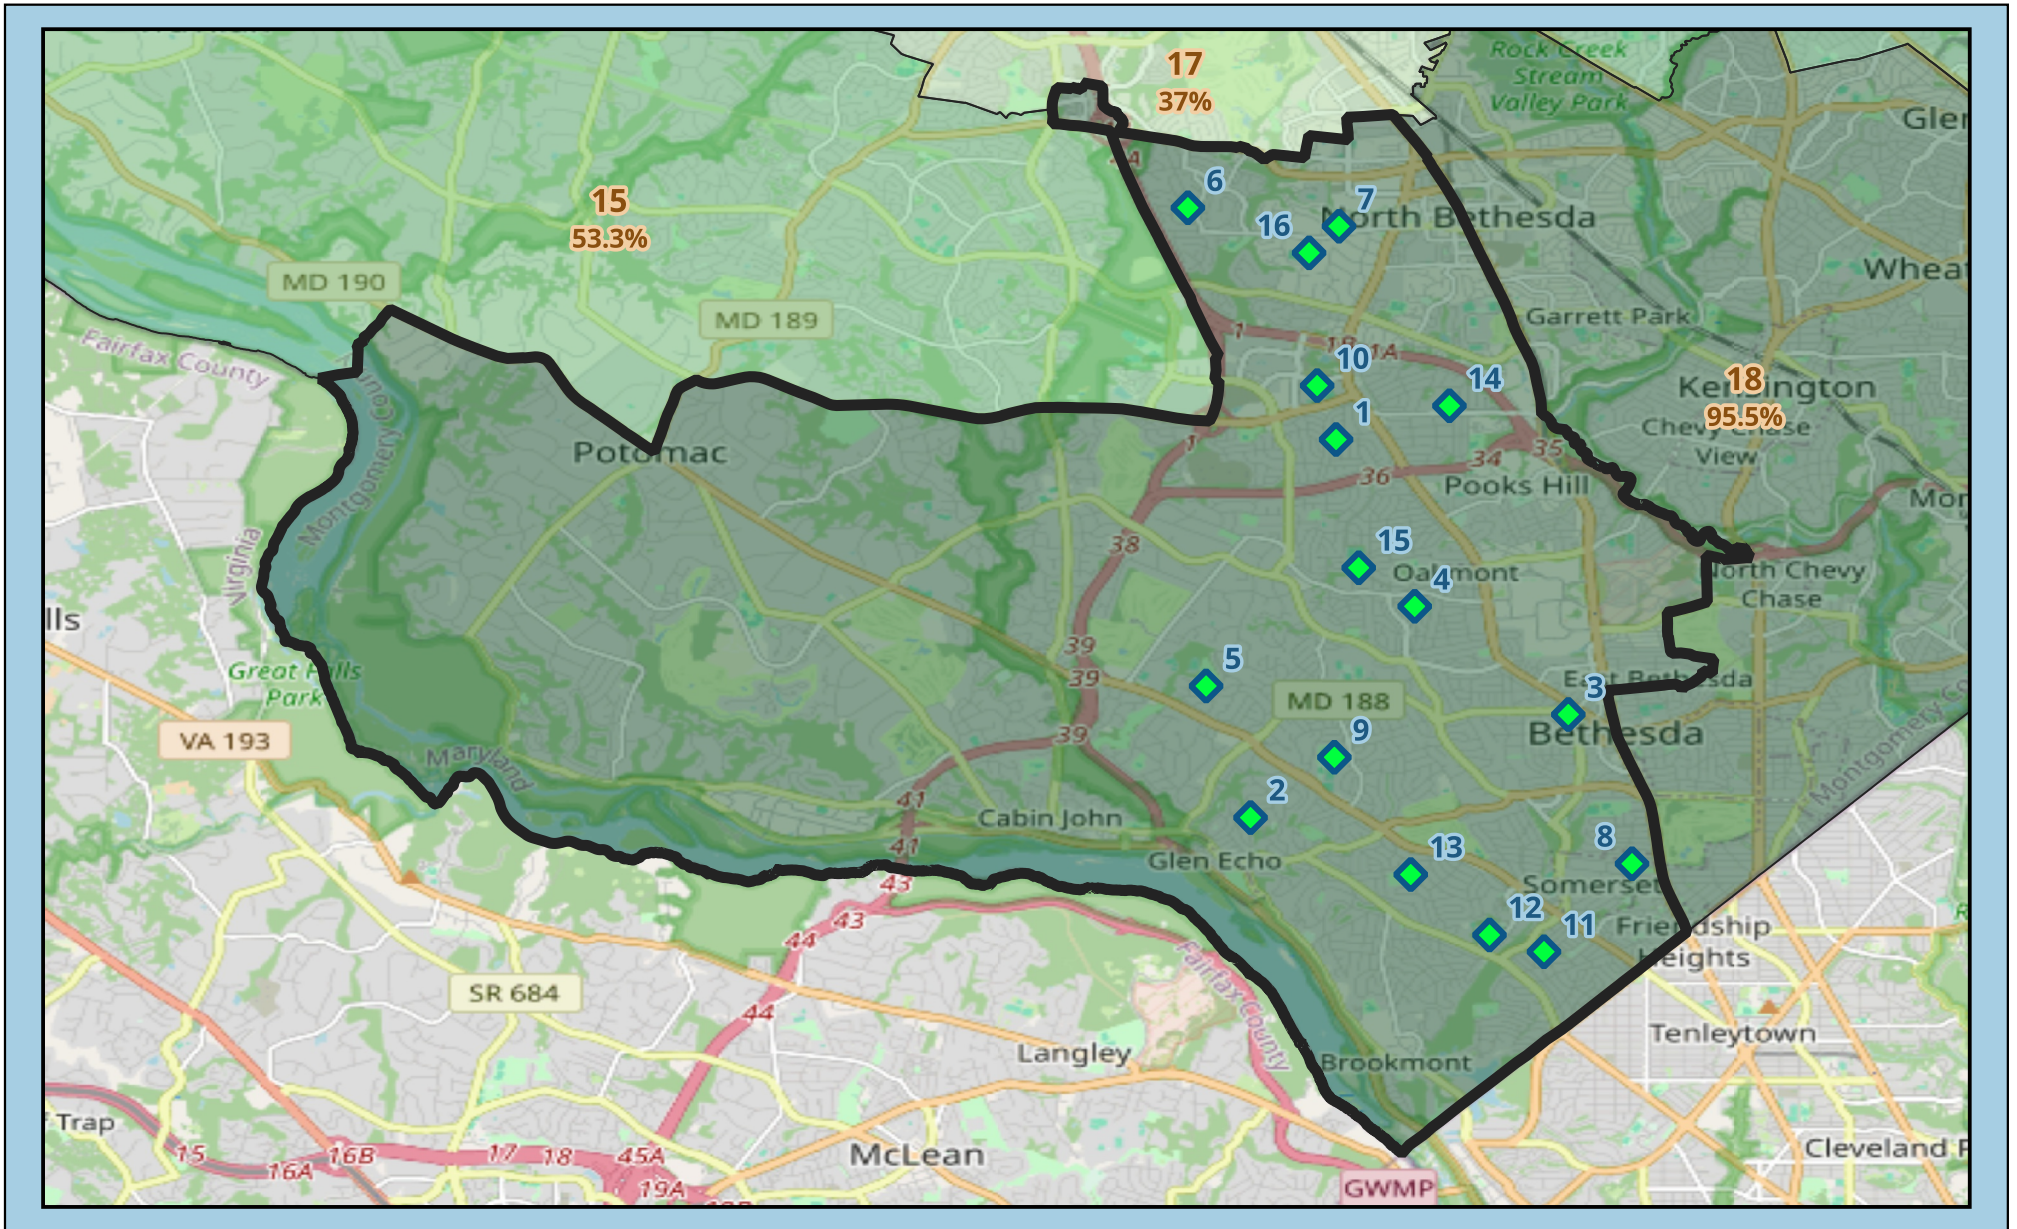

# Maryland Senate District 16

 : Green School (GS) Location  
(17 Total)

**81% of Schools are Green Schools**

# Maryland Senate District 16 Green Schools

School #	School Name	City	Zip	GS Since:
1	Ashburton Elementary	Bethesda	20817	2010
1	NORWOOD SCHOOL	BETHESDA	20817	2011
2	Bannockburn Elementary	Bethesda	20817	2016
3	Bethesda Elementary	Bethesda	20814	2010
4	Bradley Hills Elementary	Bethesda	20817	2017
5	Burning Tree Elementary	Bethesda	20817	2012
6	Farmland Elementary	Rockville	20852	2023
7	Luxmanor Elementary	Rockville	20852	2016
8	Somerset Elementary	Chevy Chase	20815	2012
9	Walt Whitman High	Bethesda	20817	2022
10	Walter Johnson High	Bethesda	20814	2025
11	Westbrook Elementary	Bethesda	20816	2000
12	Westland Middle	Bethesda	20816	2007
13	Wood Acres Elementary	Bethesda	20816	2014
14	Woodlin Elementary	Bethesda	20814	2025
15	North Bethesda Middle	Bethesda	20817	2023
16	Rock Terrace School	Rockville	20852	2013