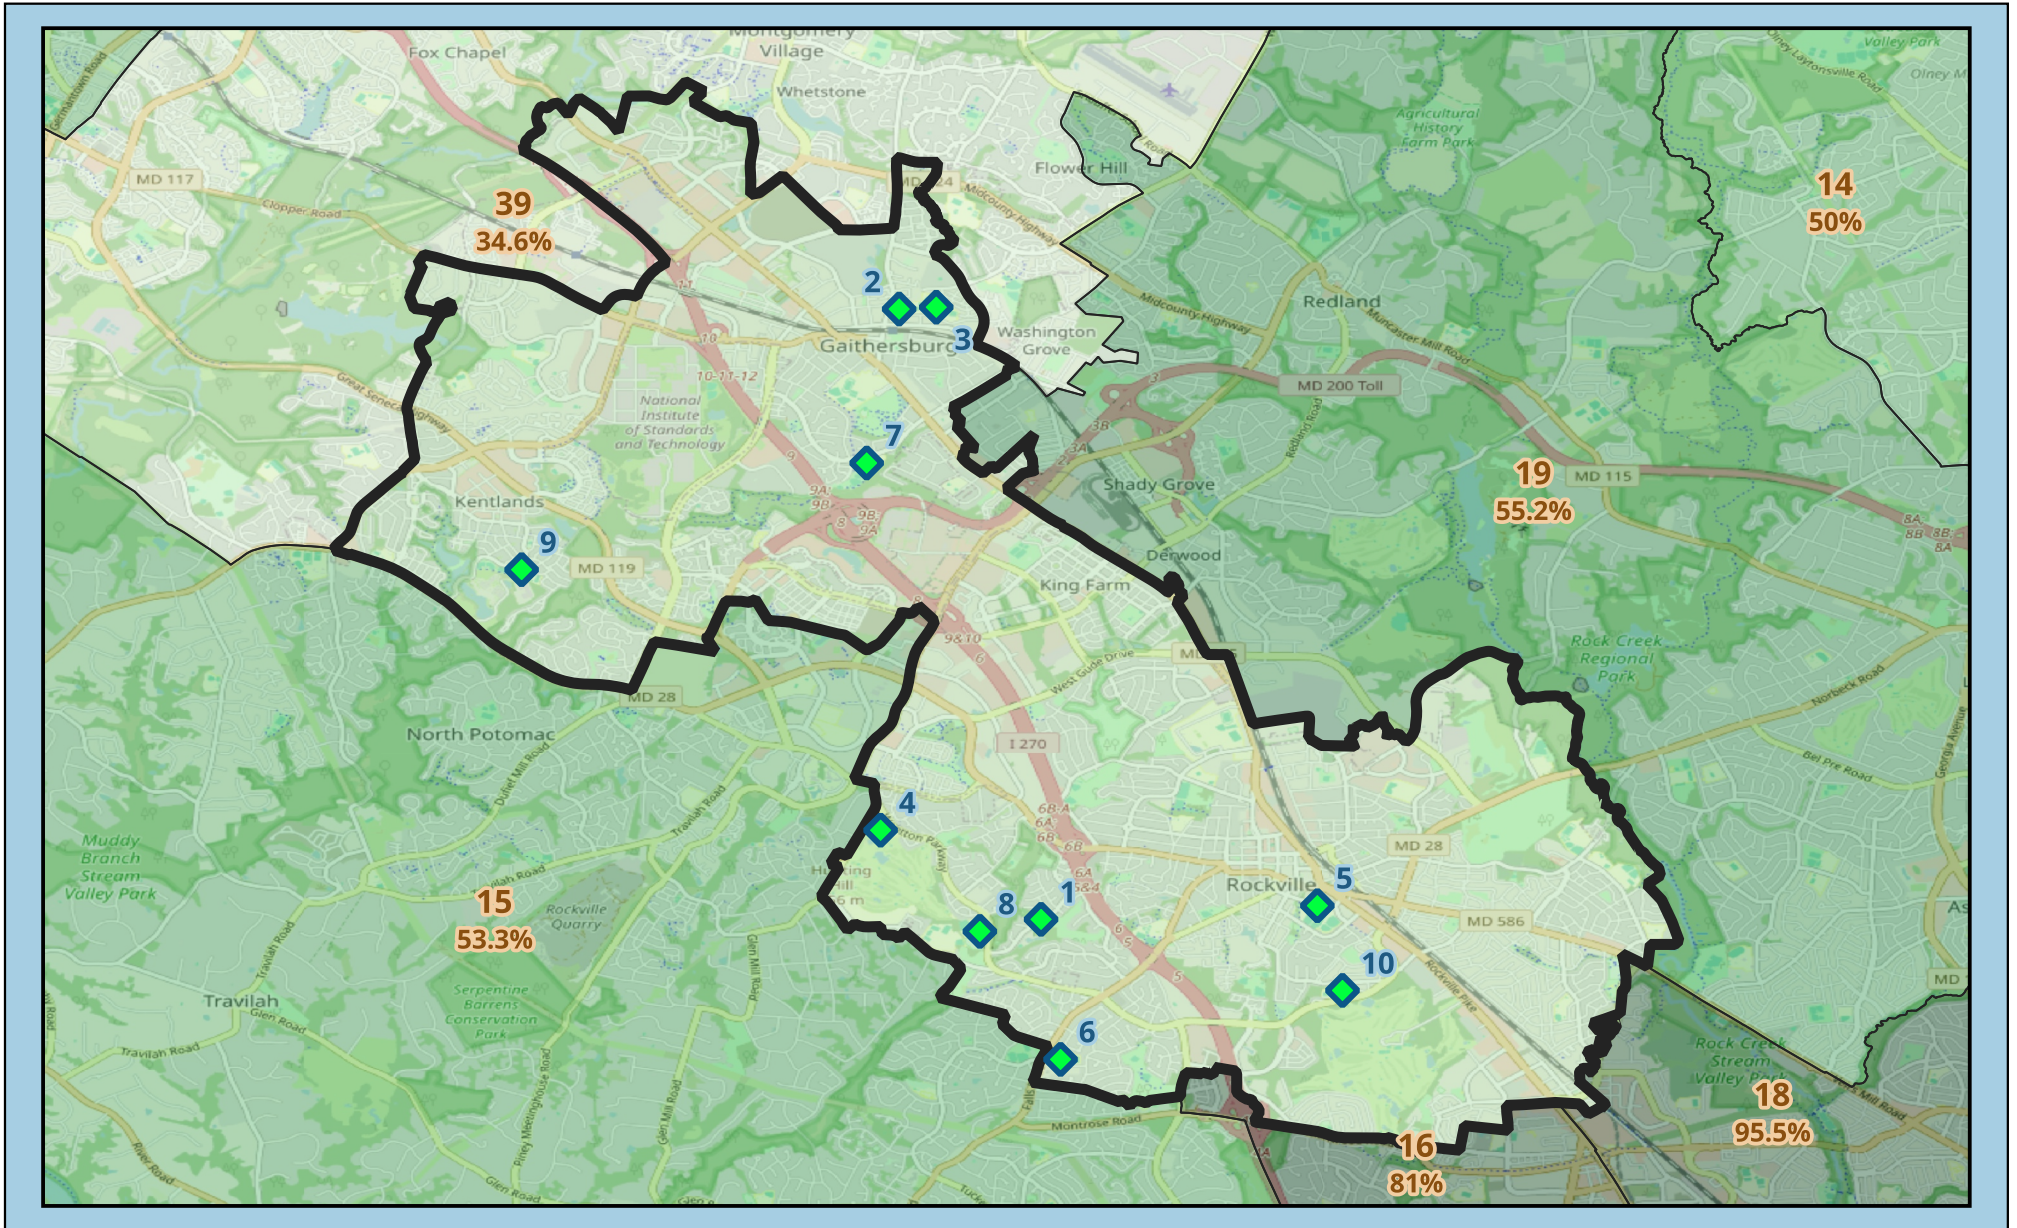

Maryland Senate District 17

 : Green School (GS) Location
(10 Total)

37% of Schools are Green Schools

Maryland Senate District 17 Green Schools

School #	School Name	City	Zip	GS Since:
1	Fallsmead Elementary	Rockville	20850	2023
2	Gaithersburg Elementary	Gaithersburg	20877	2013
3	Gaithersburg Middle	Gaithersburg	20877	2023
4	Lakewood Elementary	Rockville	20850	2009
5	Richard Montgomery High	Rockville	20852	2014
6	Ritchie Park Elementary	Rockville	20854	2023
7	Summit Hall Elementary	Gaithersburg	20877	2012
8	Thomas S. Wootton High	Rockville	20850	2021
9	Lakelands Park Middle	Gaithersburg	20878	2025
10	Bayard Rustin Elementary	Rockville	20852	2025