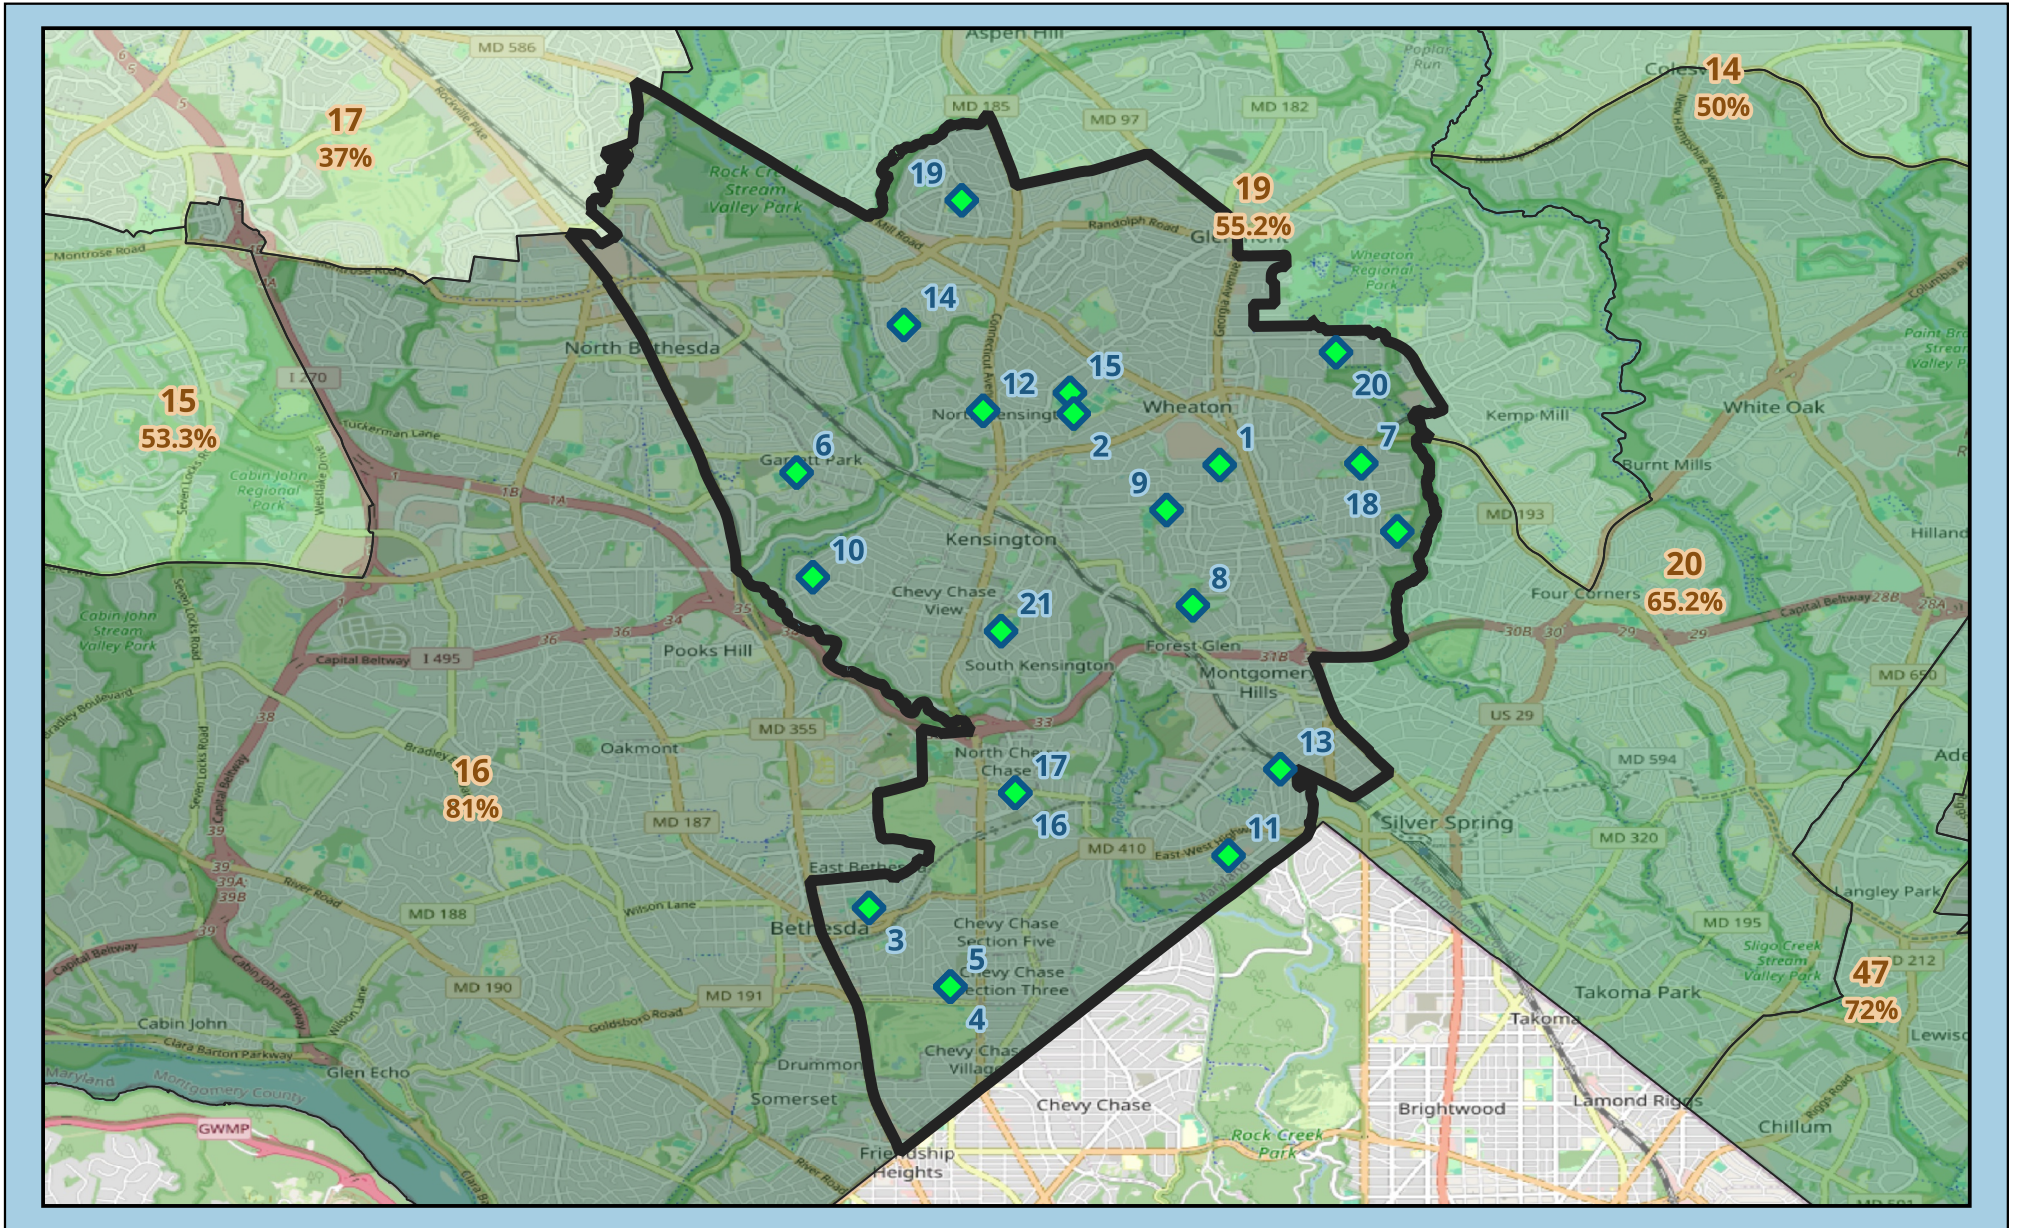

Maryland Senate District 18

 : Green School (GS) Location
(21 Total)

95.5% of Schools are Green Schools

Maryland Senate District 18 Green Schools

School #	School Name	City	Zip	GS Since:
1	Stephen Knolls School	Kensington	20895	2016
2	Albert Einstein High	Kensington	20895	2024
3	Bethesda-Chevy Chase High	Bethesda	20814	2011
4	Chevy Chase Elementary	Chevy Chase	20815	2008
5	Chevy Chase Elementary	Chevy Chase	20815	2006
6	Garrett Park Elementary	Kensington	20896	2010
7	Glen Haven Elementary	Silver Spring	20902	2012
8	Flora M. Singer Elementary	Silver Spring	20902	2023
9	Oakland Terrace Elementary	Silver Spring	20902	2015
10	Kensington Parkwood Elementary	Kensington	20895	2018
11	Rock Creek Forest Elementary	Chevy Chase	20815	2007
12	Rock View Elementary	Kensington	20895	2014
13	Rosemary Hills Elementary	Silver Spring	20910	2009
14	Viers Mill Elementary	Silver Spring	20906	2025
15	Newport Mill Middle	Kensington	20895	2015
16	North Chevy Chase Elementary	Chevy Chase	20815	2006
17	North Chevy Chase Elementary	Chevy Chase	20815	2008
18	Sligo Middle	Silver Spring	20902	2014
19	Sargent Shriver Elementary	Silver Spring	20906	2014
20	Arcola Elementary	Silver Spring	20902	2011
21	Silver Creek Middle	Kensington	20895	2020