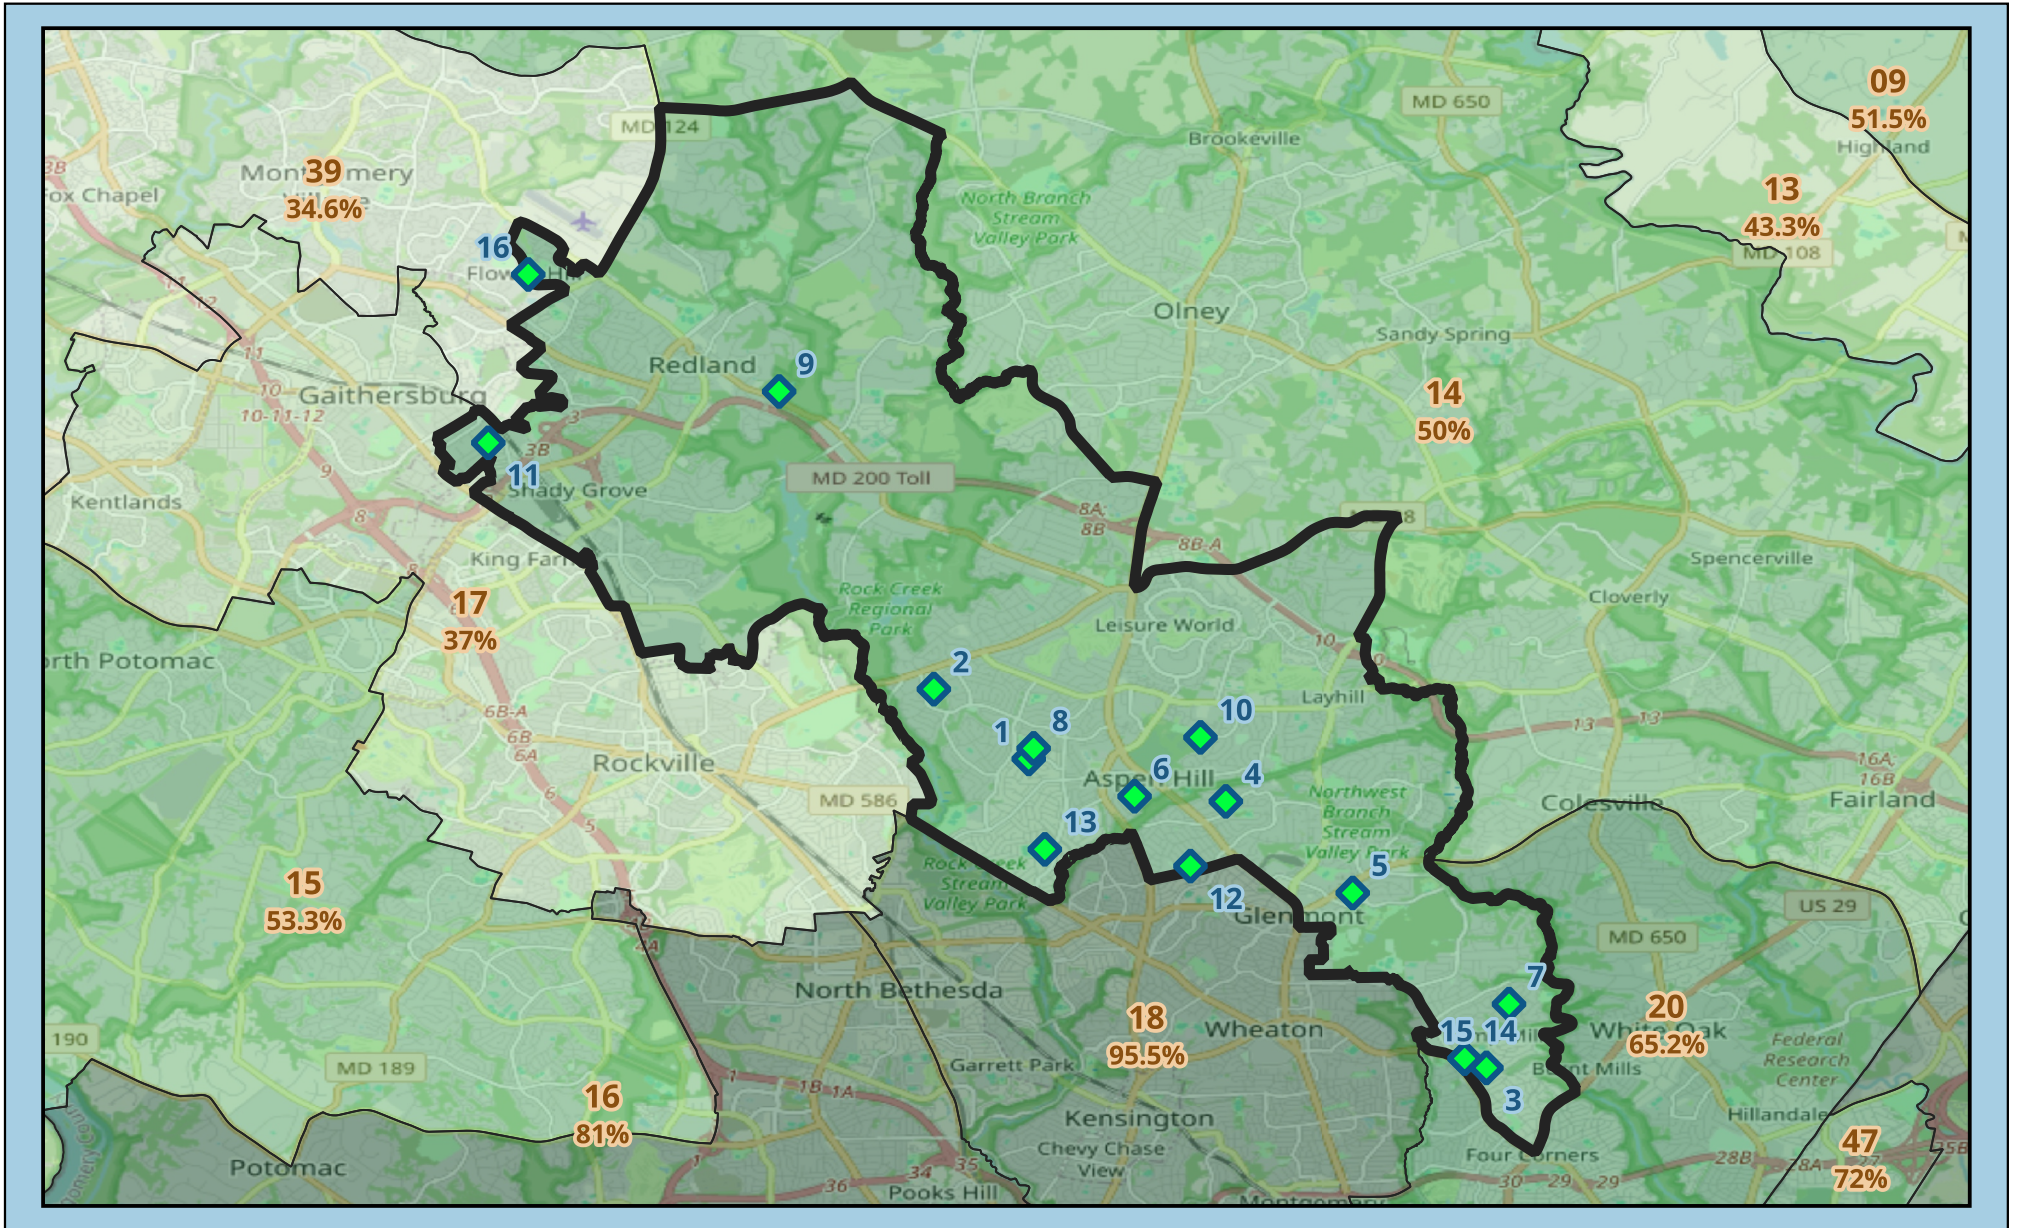

Maryland Senate District 19

 : Green School (GS) Location
(16 Total)

55.2% of Schools are Green Schools

Maryland Senate District 19 Green Schools

School #	School Name	City	Zip	GS Since:
1	Brookhaven Elementary	Rockville	20853	2025
2	Earle B. Wood Middle	Rockville	20853	2015
3	Forest Knolls Elementary	Silver Spring	20901	2010
4	Georgian Forest Elementary	Silver Spring	20906	2018
5	Glenallan Elementary	Silver Spring	20902	2016
6	Harmony Hills Elementary	Silver Spring	20906	2011
7	Kemp Mill Elementary	Silver Spring	20902	2020
8	Parkland Middle	Rockville	20853	2016
9	Redland Middle	Rockville	20855	2019
10	Strathmore Elementary	Silver Spring	20906	2012
11	Washington Grove Elementary	Gaithersburg	20877	2025
12	Weller Road Elementary	Silver Spring	20906	2018
13	Wheaton Woods Elementary	Rockville	20853	2020
14	Northwood High	Silver Spring	20901	2011
15	Northwood High	Silver Spring	20901	2014
16	Flower Hill Elementary	Gaithersburg	20879	2023