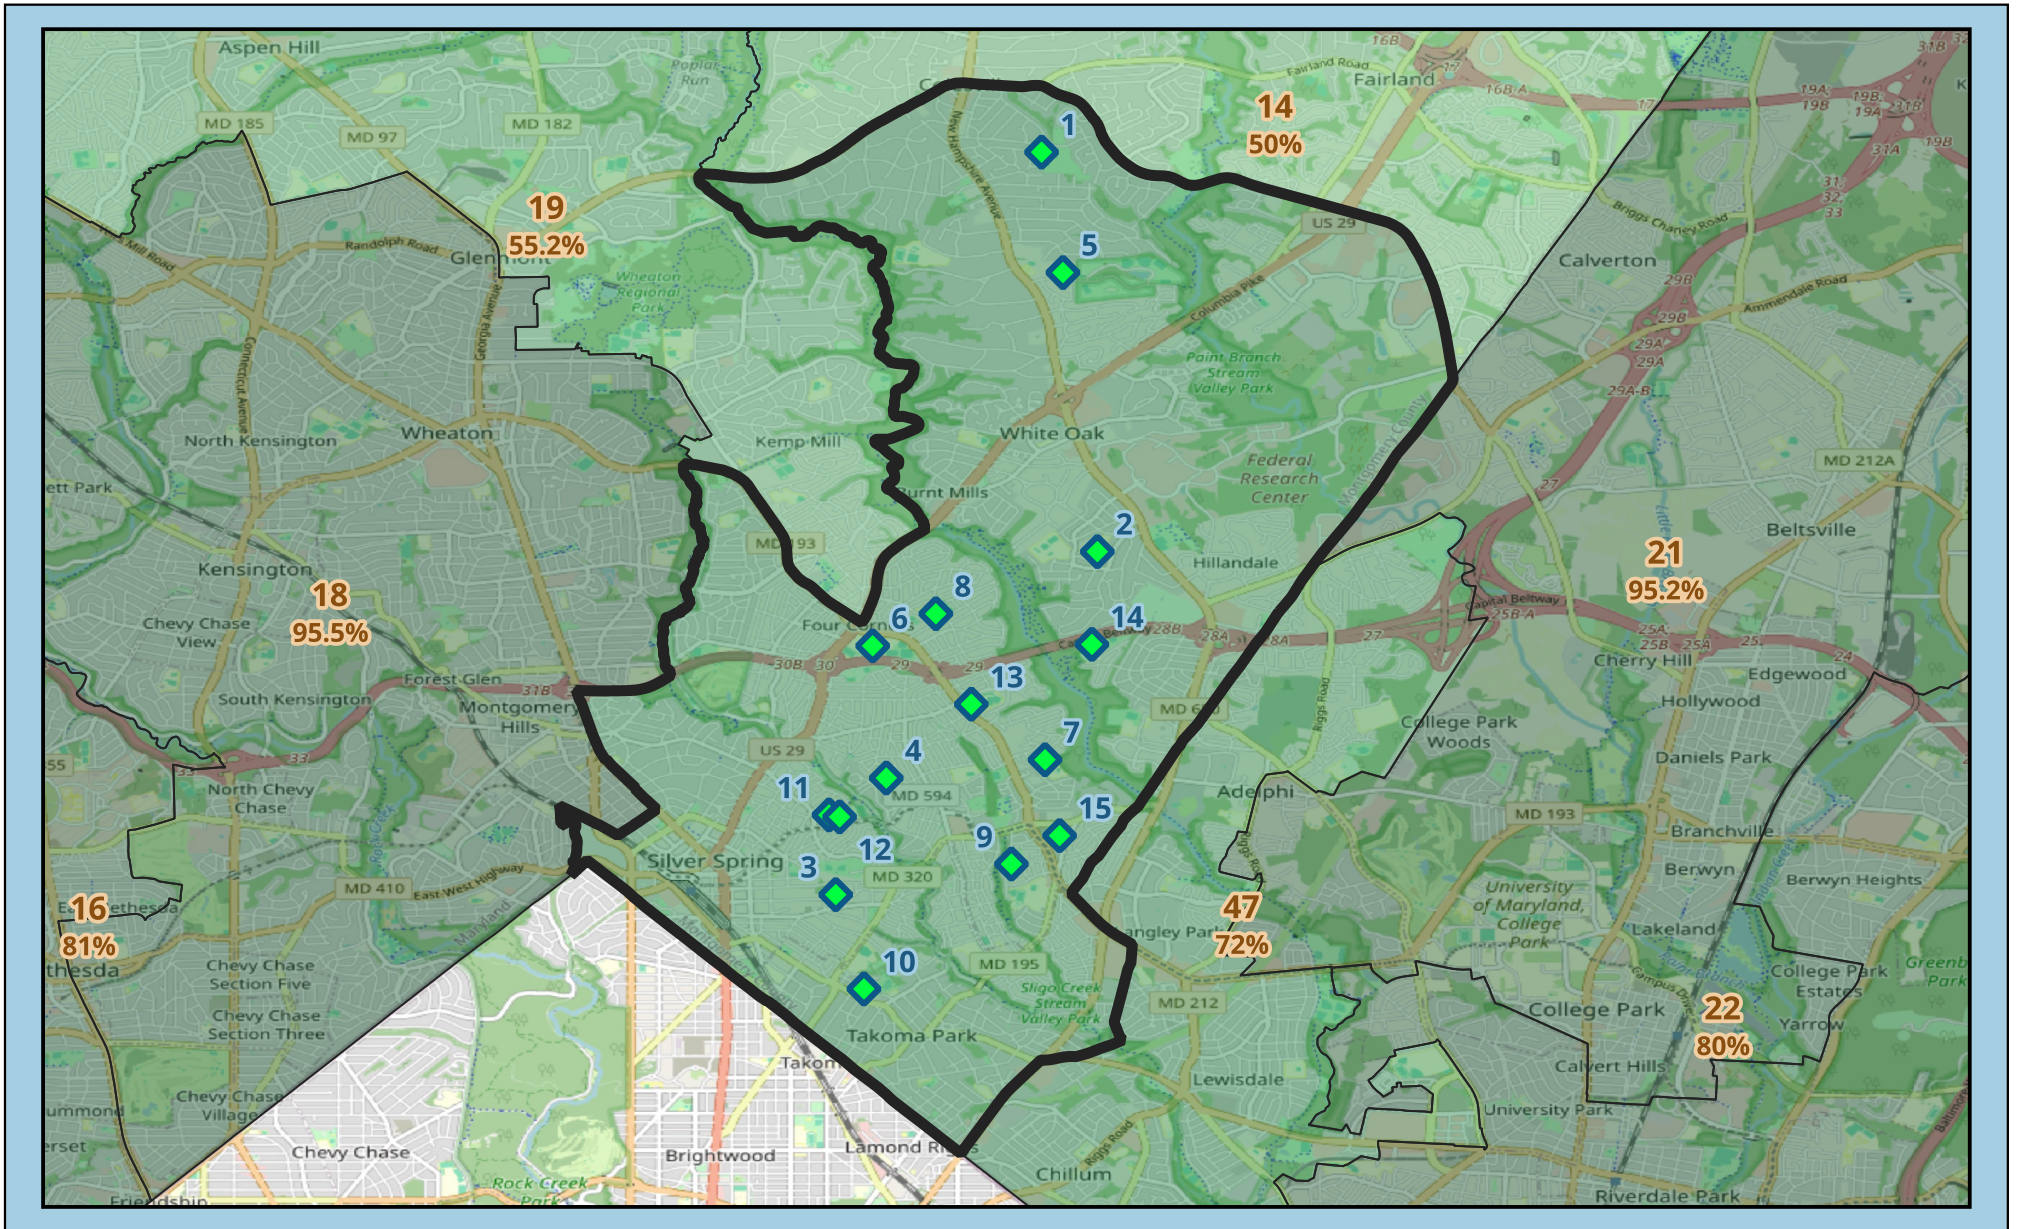

Maryland Senate District 20

: Green School (GS) Location
(15 Total)

65.2% of Schools are Green Schools

Maryland Senate District 20 Green Schools

School #	School Name	City	Zip	GS Since:
1	Cannon Road Elementary	Silver Spring	20904	2025
2	Cresthaven Elementary	Silver Spring	20903	2025
3	East Silver Spring Elementary	Silver Spring	20910	2008
4	Highland View Elementary	Silver Spring	20901	2012
5	Jackson Road Elementary	Silver Spring	20904	2011
6	Montgomery Blair High	Silver Spring	20901	2012
7	Montgomery Knolls Elementary	Silver Spring	20901	2016
8	Pine Crest Elementary	Silver Spring	20901	2016
9	Rolling Terrace Elementary	Takoma Park	20912	2011
10	Takoma Park Elementary	Takoma Park	20912	2012
11	Sligo Creek Elementary	Silver Spring	20910	2010
12	Silver Spring International Middle	Silver Spring	20910	2014
13	Eastern Middle	Silver Spring	20901	2023
14	Roscoe R Nix Elementary	Silver Spring	20903	2015
15	New Hampshire Estates Elementary School	Silver Spring	20903	2010