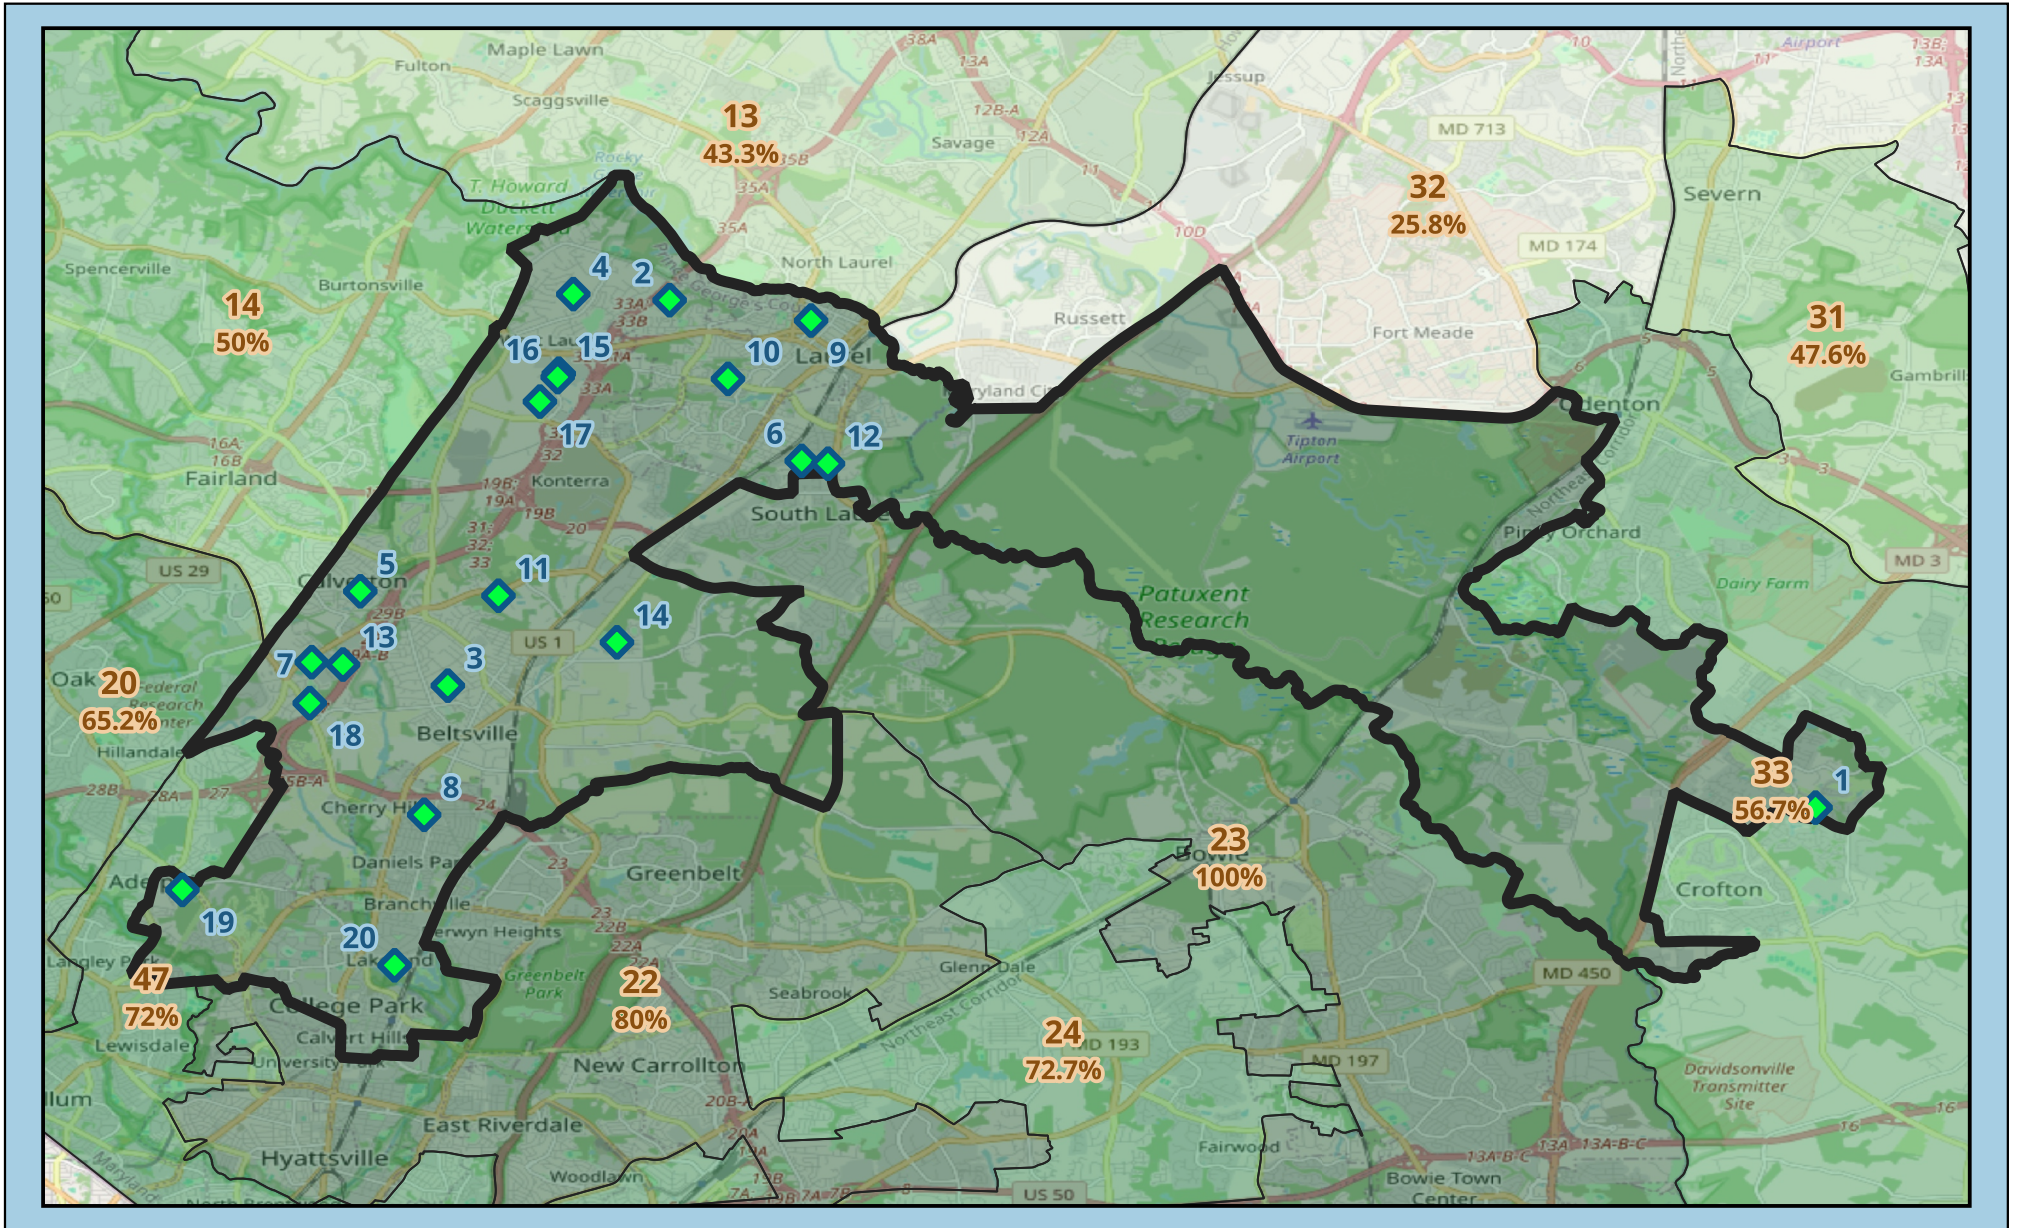

Maryland Senate District 21

 : Green School (GS) Location
(20 Total)

95.2% of Schools are Green Schools

Maryland Senate District 21 Green Schools

School #	School Name	City	Zip	GS Since:
1	Crofton Meadows Elementary	Crofton	21114	2024
2	Scotchtown Hills Elementary	Laurel	20707	2005
3	Beltsville Academy	Beltsville	20705	2023
4	Bond Mill Elementary	Laurel	20707	2010
5	Calverton Elementary	Beltsville	20705	2010
6	Dwight D. Eisenhower Middle	Laurel	20708	2020
7	High Point High	Beltsville	20705	2004
8	Hollywood Elementary	College Park	20740	2020
9	Laurel Elementary	Laurel	20707	2009
10	Laurel High	Laurel	20707	2017
11	Martin Luther King Jr. Middle	Beltsville	20705	2025
12	Oaklands Elementary	Laurel	20708	2023
13	James E. Duckworth	Beltsville	20705	2023
14	Vansville Elementary	Beltsville	20705	2015
15	Chesapeake Math & IT Academy North Elementary (CMITNES)	West Laurel	20707	2019
16	Chesapeake Math & IT Academy North High School Public Charter (CMITNHS)	West Laurel	20707	2020
17	Chesapeake Math & IT Academy North Middle School (CMITNMS)	West Laurel	20707	2020
18	Frances R. Fuchs Early Childhood Center	Beltsville	20705	2023
19	Mary Harris "Mother" Jones Elementary	Adelphi	20783	2024
20	Paint Branch Chinese Immersion Elementary School	College Park	20740	2016