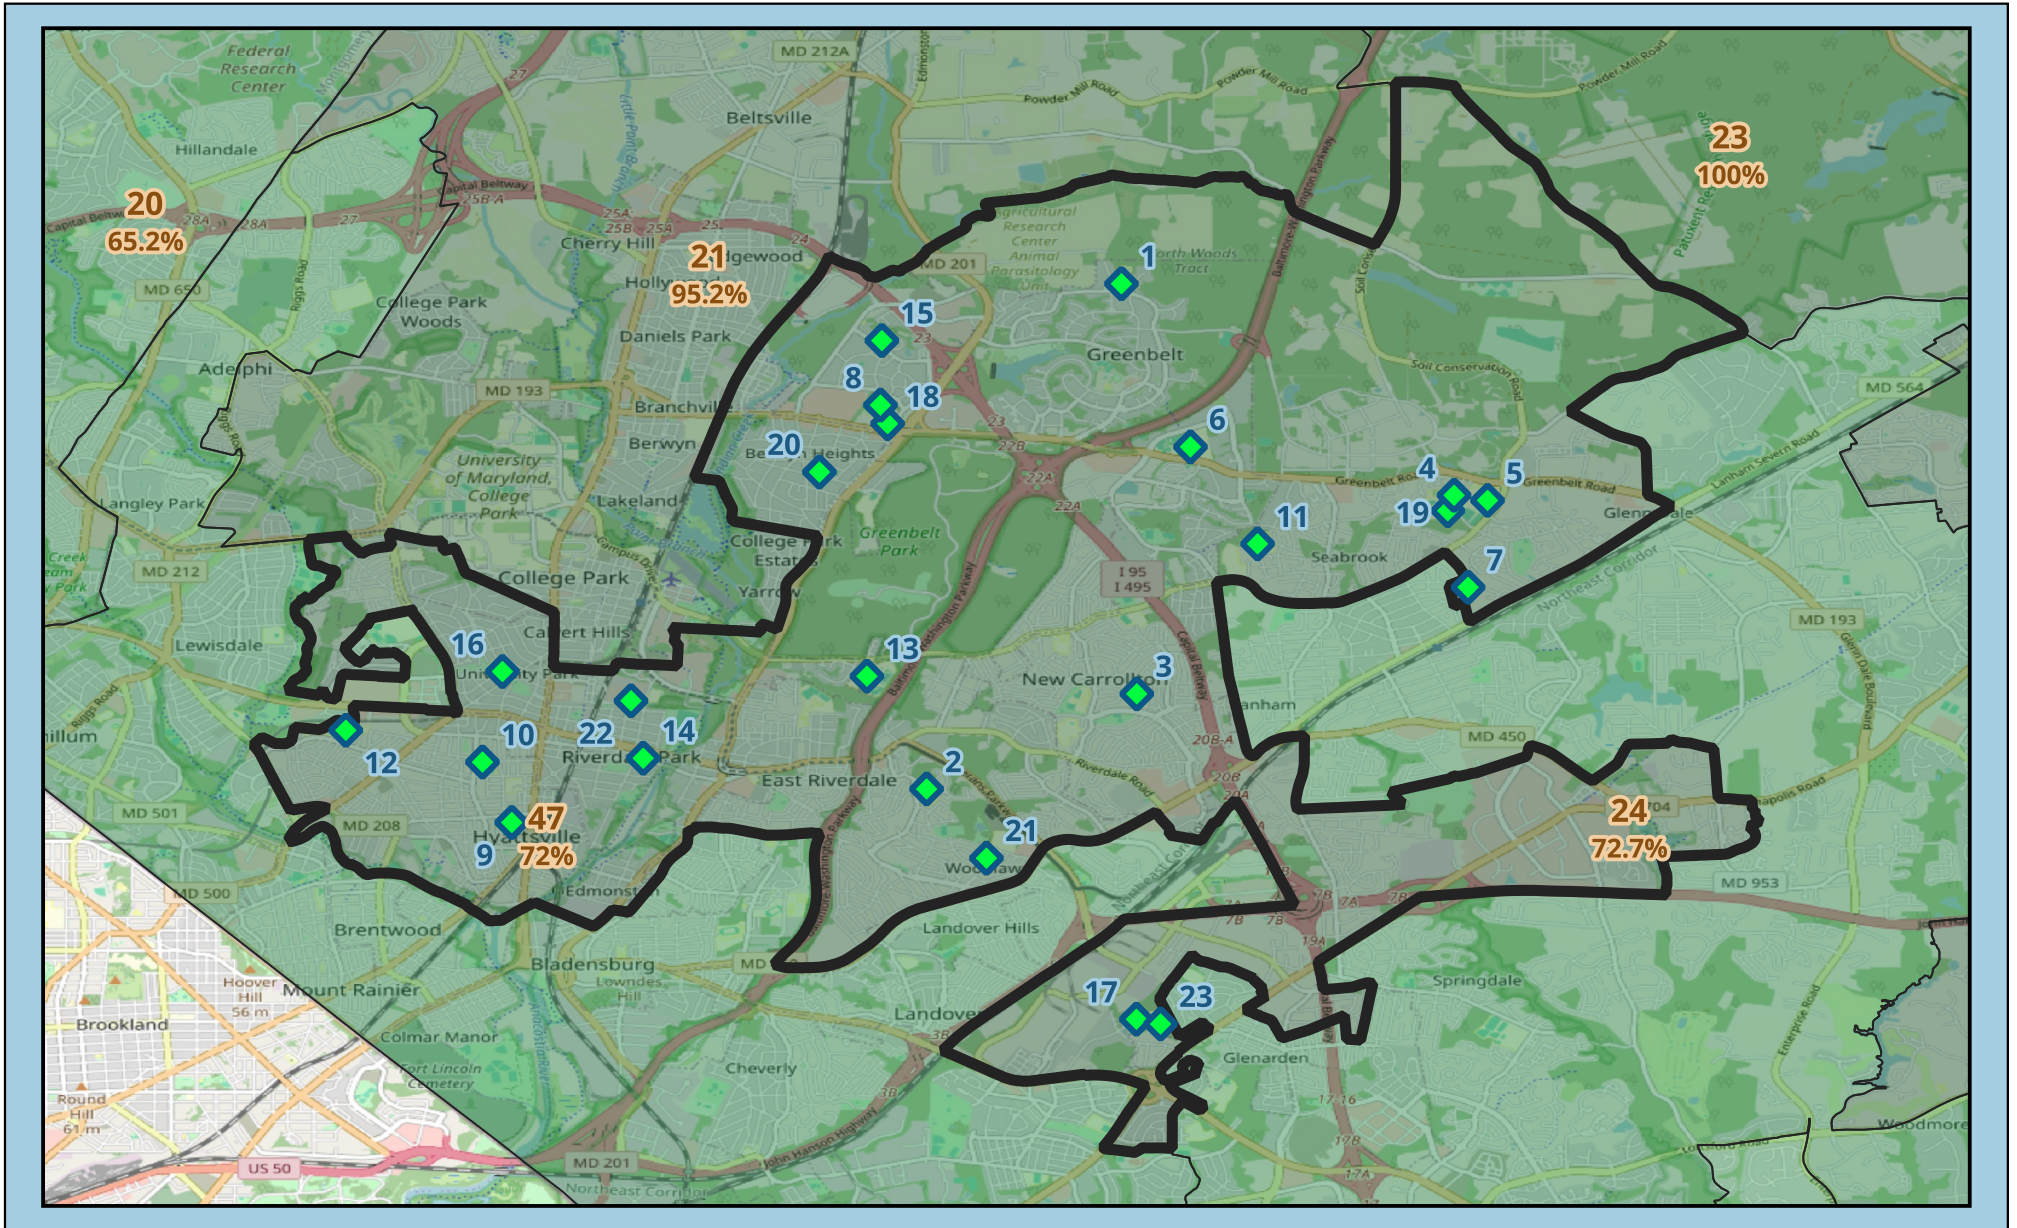

Maryland Senate District 22

 : Green School (GS) Location
(24 Total)

80% of Schools are Green Schools

Maryland Senate District 22 Green Schools

School #	School Name	City	Zip	GS Since:
1	Greenbelt Elementary	Greenbelt	20770	2018
2	Beacon Heights Elementary	Riverdale	20737	2015
3	Carrollton Elementary	New Carrollton	20784	2019
4	Catherine T. Reed Elementary	Lanham	20706	2017
5	Duval High	Lanham	20706	2015
6	Eleanor Roosevelt High	Greenbelt	20770	2015
7	Gaywood Elementary	Lanham	20706	2017
8	Greenbelt Middle	Greenbelt	20770	2015
9	Hyattsville Elementary	Hyattsville	20781	2016
10	Hyattsville Middle	Hyattsville	20781	2019
11	Magnolia Elementary	Lanham	20706	2015
12	Nicholas Orem Middle	Hyattsville	20782	2015
13	Parkdale High	Riverdale	20737	2015
14	Riverdale Elementary	Riverdale	20737	2015
15	Springhill Lake Elementary	Greenbelt	20770	2023
16	University Park Elementary	Hyattsville	20782	2016
17	Dodge Park Elementary	Landover	20785	2017
18	Dora Kennedy French Immersion	Greenbelt	20770	2007
19	Robert Goddard Montessori	Seabrook	20706	2007
19	Edward M. Felegy Elementary School	Hyattsville	20782	2017
20	Berwyn Heights Elementary	Berwyn Heights	20740	2006
21	Woodridge Elementary	Hyattsville	20784	2016
22	College Park Academy Public Charter School	Riverdale Park	20737	2023
23	Judge Sylvania Woods Elementary School	Glenarden	20706	2020