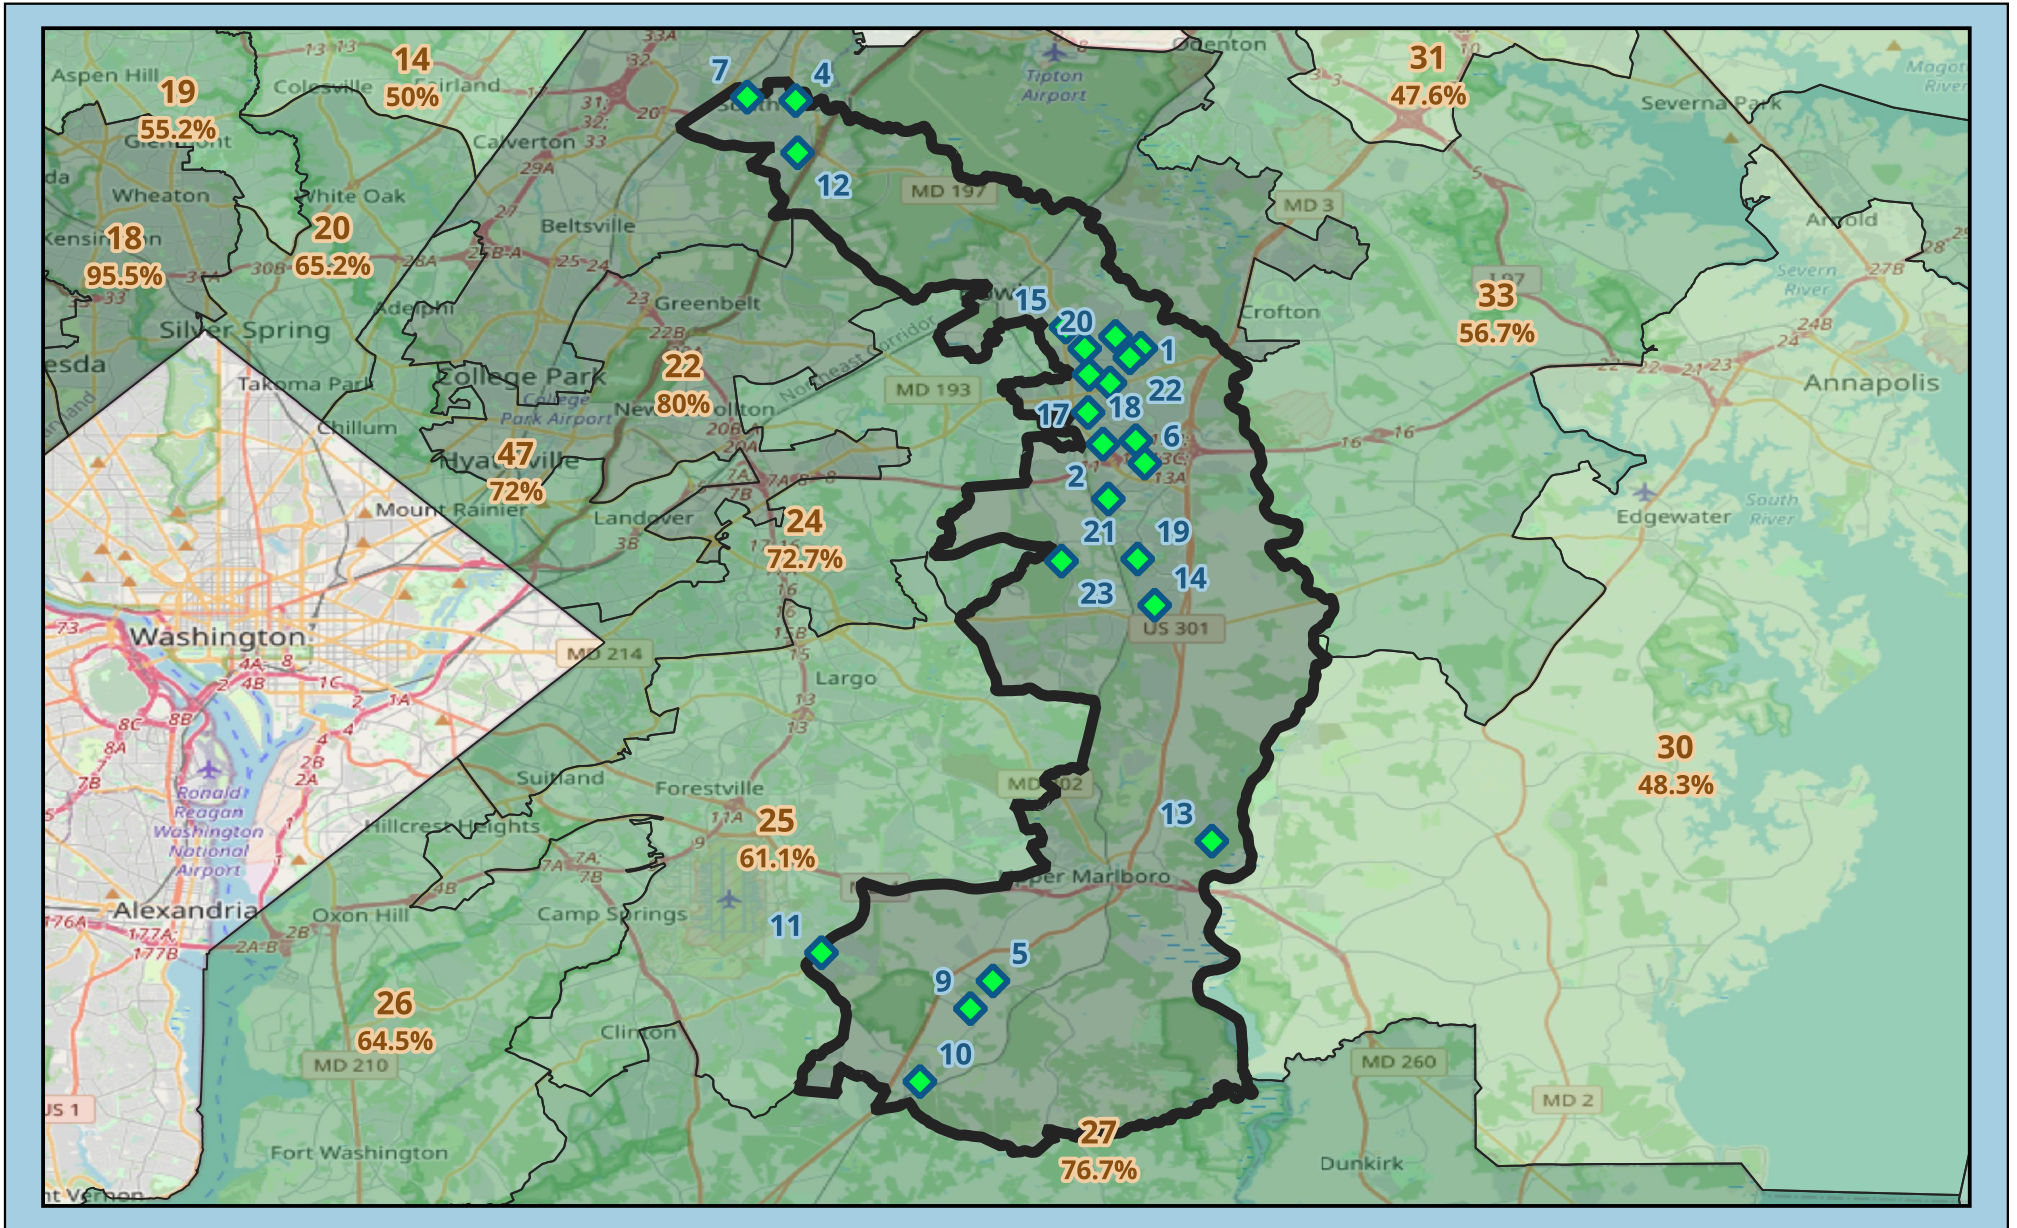

Maryland Senate District 23

 : Green School (GS) Location
(23 Total)

100% of Schools are Green Schools

Maryland Senate District 23 Green Schools

School #	School Name	City	Zip	GS Since:
1	Yorktown Elementary	Bowie	20715	2018
2	Benjamin Tasker Middle	Bowie	20715	2016
3	Bowie High	Bowie	20715	2016
4	Deerfield Run Elementary	Laurel	20708	2013
5	Frederick Douglass High	Upper Marlboro	20772	2019
6	Heather Hills Elementary	Bowie	20716	2016
7	James H. Harrison Elementary	Laurel	20708	2017
8	Kenilworth Elementary	Bowie	20715	2014
9	Marlton Elementary	Upper Marlboro	20772	2016
10	Mattaponi Elementary	Upper Marlboro	20772	2016
11	Melwood Elementary	Upper Marlboro	20772	2018
12	Montpelier Elementary	Laurel	20708	2017
13	Patuxent Elementary	Upper Marlboro	20772	2004
14	Pointer Ridge Elementary	Bowie	20716	2016
15	Rockledge Elementary	Bowie	20715	2012
16	Samuel Ogle Middle	Bowie	20715	2015
17	Tulip Grove Elementary	Bowie	20715	2017
18	Woodmore Elementary	Bowie	20715	2018
19	C. Elizabeth Rieg	Mitchellville	20716	2022
20	Whitehall Elementary	Bowie	20715	2016
21	Northview Elementary	Bowie	20716	2017
22	Chapel Forge Early Childhood Center	Bowie	20715	2016
23	Non-Traditional Program North (formerly Tall Oaks)	Bowie	20721	2015