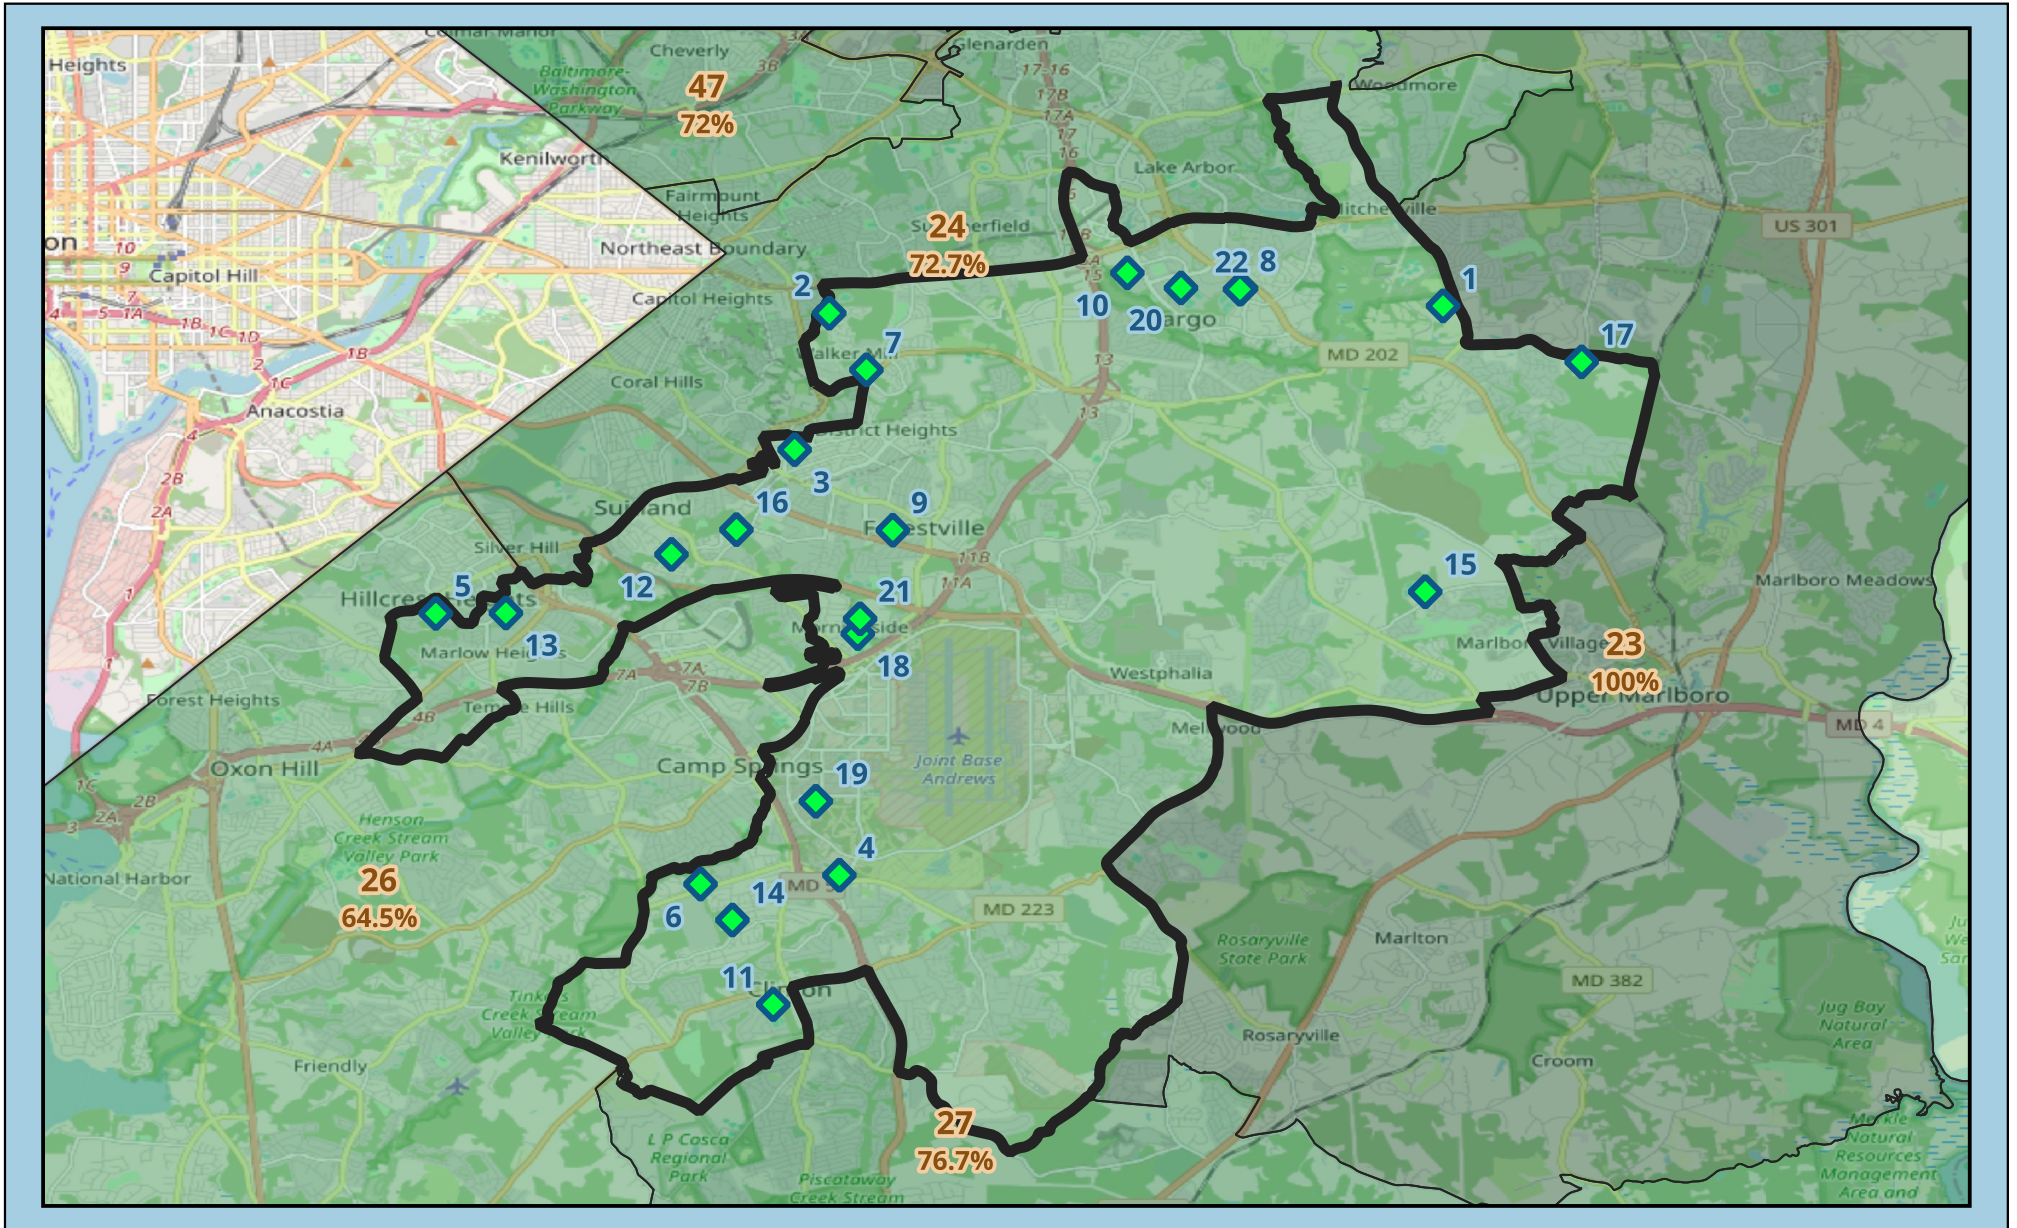

Maryland Senate District 25

 : Green School (GS) Location
(22 Total)

61.1% of Schools are Green Schools

Maryland Senate District 25 Green Schools

School #	School Name	City	Zip	GS Since:
1	Perrywood Elementary	Upper Marlboro	20774	2018
2	Central High	Capitol Heights	20743	2019
3	District Heights Elementary	District Heights	20747	2025
4	Francis T. Evans Elementary	Clinton	20735	2024
5	Hillcrest Heights Elementary	Temple Hills	20748	2020
6	James Ryder Randall Elementary	Clinton	20735	2020
7	John H. Bayne Elementary	Capitol Heights	20743	2019
8	Largo High	Upper Marlboro	20774	2017
9	Longfields Elementary	Forestville	20747	2019
10	Phyllis E. Williams Elementary	Seabrook	20706	2016
11	Surrattsville High	Clinton	20735	2022
12	William Beanes Elementary	Suitland	20746	2025
13	Benjamin Stoddert Middle	Temple Hills	20748	2022
14	Stephen Decatur Middle	Clinton	20735	2016
15	Dr. Henry A. Wise Jr. High	Upper Marlboro	20772	2017
16	Samuel P. Massie Academy	Forestville	20747	2019
17	Imagine Foundations at Leeland PCS	Upper Marlboro	20774	2022
18	Benjamin D. Foulois Academy	Morningside	20746	2016
19	Imagine Andrews Public Charter	Andrews Afb	20762	2024
20	Academy of Health Sciences at PGCC	Largo	20774	2016
21	Imagine Foundations at Morningside PCS	Morningside	20746	2016
22	International High school @ Largo	Upper Marlboro	20772	2018