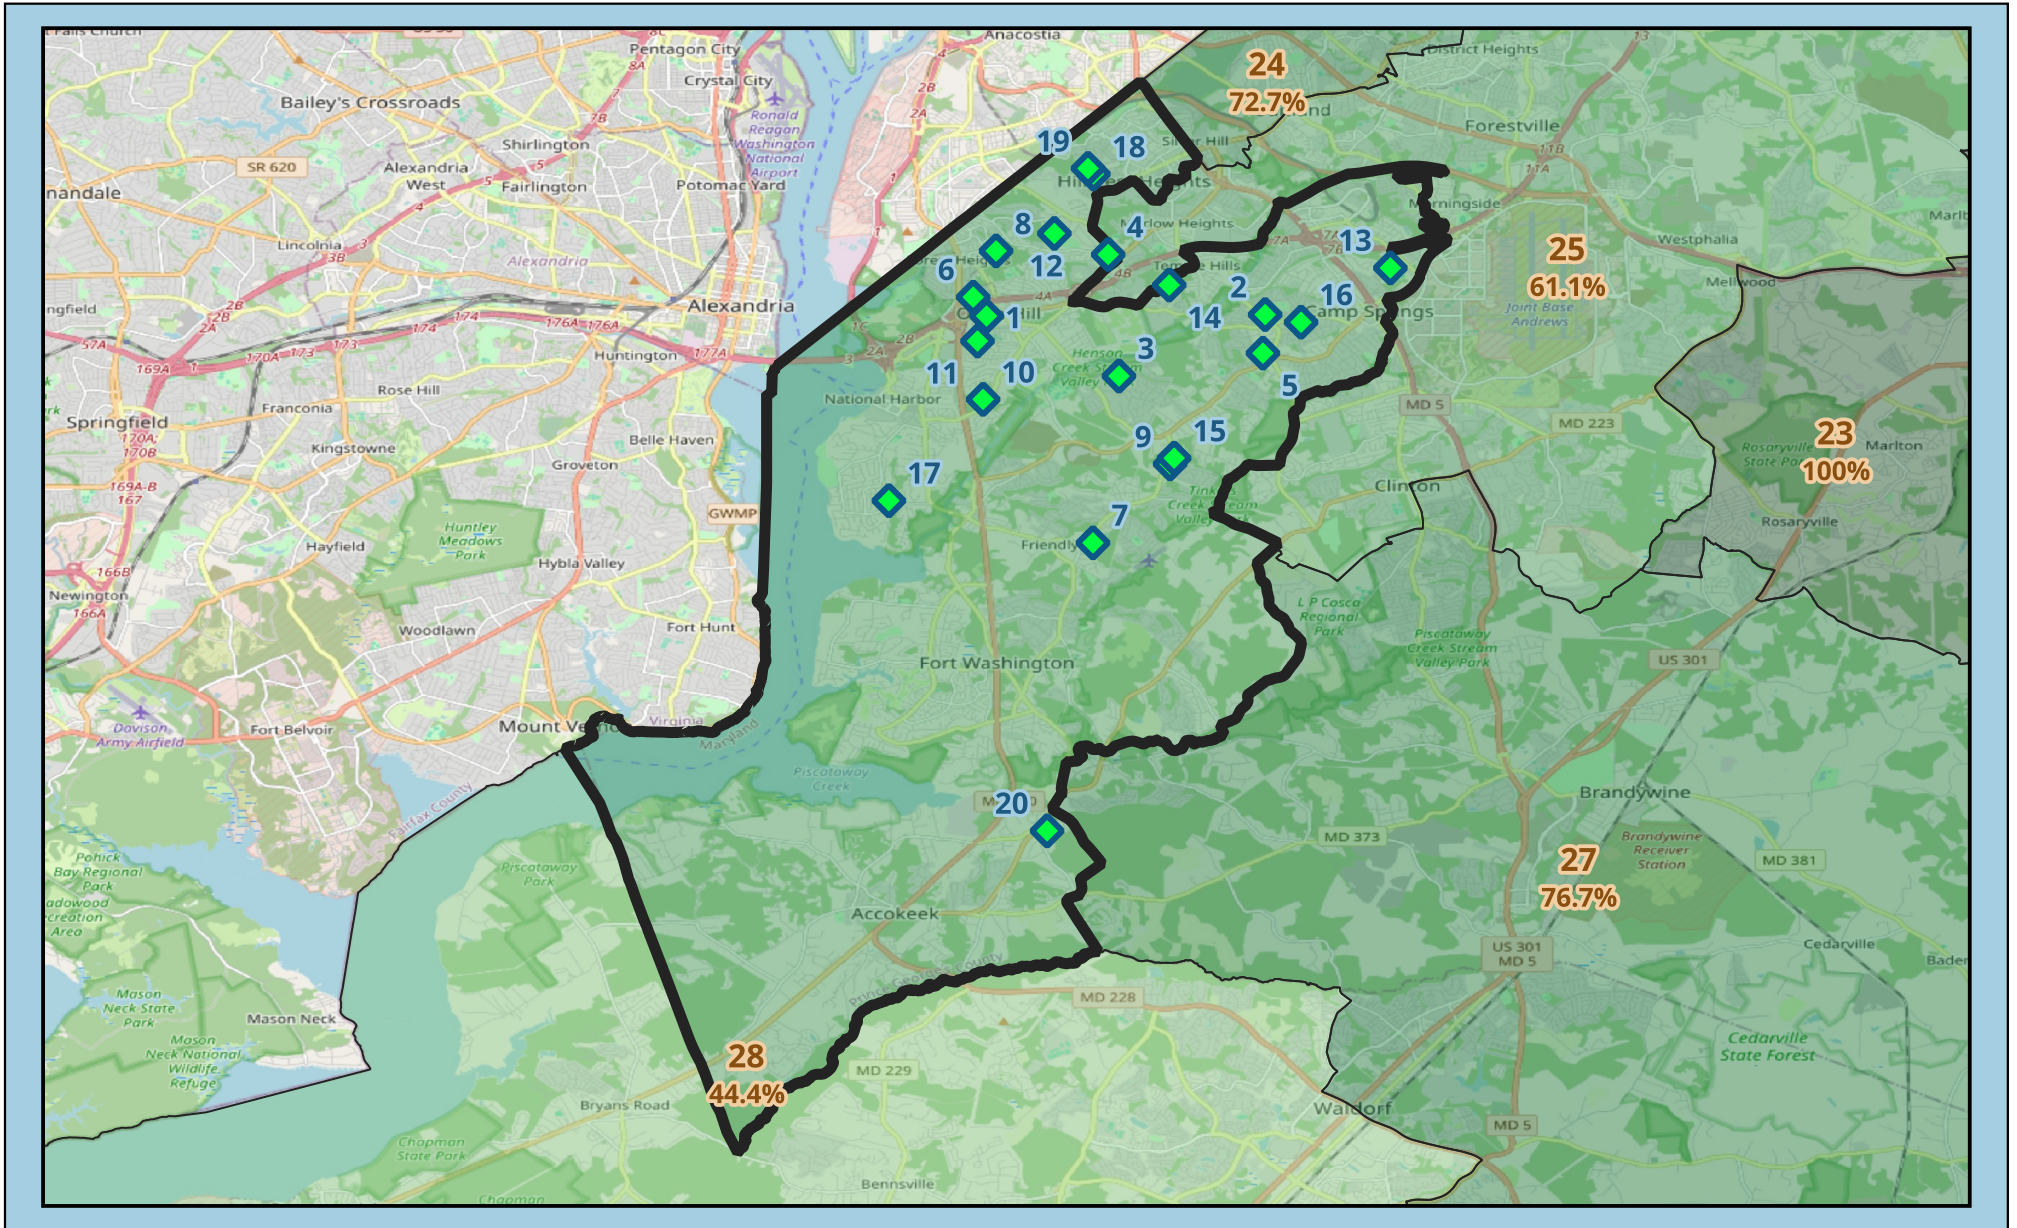

Maryland Senate District 26

 : Green School (GS) Location
(20 Total)

64.5% of Schools are Green Schools

Maryland Senate District 26 Green Schools

School #	School Name	City	Zip	GS Since:
1	John Hanson Montessori	Oxon Hill	20745	2004
2	Allenwood Elementary	Temple Hills	20748	2017
3	Apple Grove Elementary	Fort Washington	20744	2017
4	Barnaby Manor Elementary	Oxon Hill	20745	2023
5	Crossland High	Temple Hills	20748	2020
6	Flintstone Elementary	Oxon Hill	20745	2017
7	Friendly High	Fort Washington	20744	2018
8	Glassmanor Elementary	Oxon Hill	20745	2018
9	Isaac J. Gourdine Middle	Fort Washington	20744	2023
10	Oxon Hill Elementary	Oxon Hill	20745	2018
11	Oxon Hill High	Oxon Hill	20745	2016
12	Potomac High	Oxon Hill	20745	2021
13	Princeton Elementary	Suitland	20746	2017
14	Samuel Chase Elementary	Temple Hills	20748	2018
15	Tayac Elementary	Fort Washington	20744	2023
16	Thurgood Marshall Middle	Temple Hills	20748	2018
17	Oxon Hill Middle	Fort Washington	20744	2017
18	Maya Angelou French Immersion	Temple Hills	20748	2017
19	Panorama Elementary	Temple Hills	20748	2016
20	Accokeek Academy	Accokeek	20607	2017