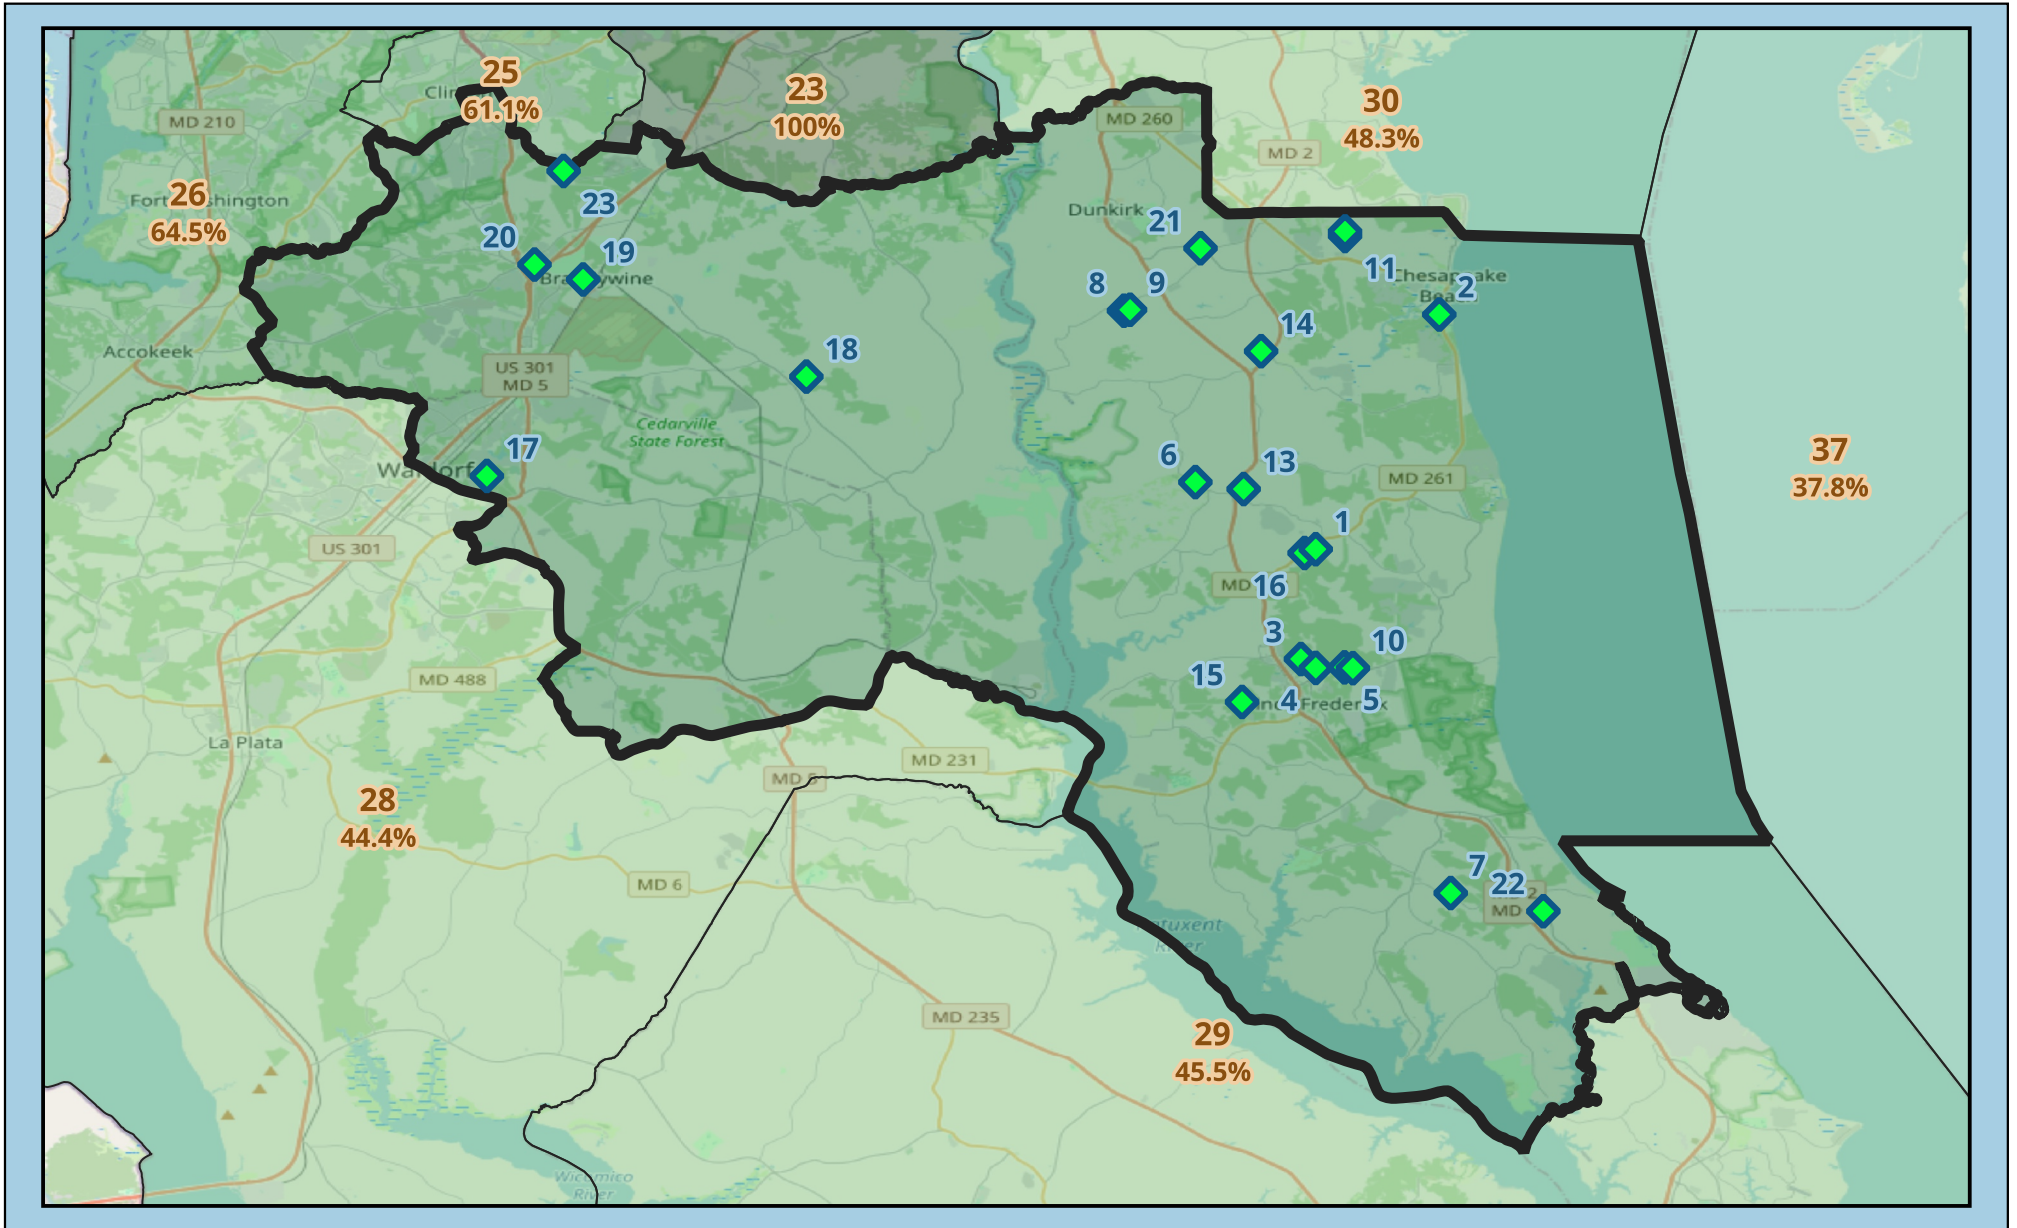

Maryland Senate District 27

 : Green School (GS) Location
(23 Total)

76.7% of Schools are Green Schools

Maryland Senate District 27 Green Schools

School #	School Name	City	Zip	GS Since:
1	Plum Point Middle	Huntingtown	20639	2003
2	Beach Elementary	Chesapeake Beach	20732	1999
3	Calvert Middle	Prince Frederick	20678	2000
4	Calvert High	Prince Frederick	20678	2004
5	Calvert Country School	Prince Frederick	20678	2004
6	Huntingtown Elementary	Huntingtown	20639	1999
7	Mutual Elementary	Port Republic	20676	2010
8	Northern Middle	Owings	20736	2003
9	Northern High	Owings	20736	1999
10	Calvert Elementary	Prince Frederick	20678	2006
11	Windy Hill Elementary	Owings	20736	2009
12	Windy Hill Middle	Owings	20736	2008
13	Huntingtown High School	Huntingtown	20639	2009
14	Sunderland Elementary	Sunderland	20689	2009
15	Barstow Elementary	Prince Frederick	20678	2010
16	Plum Point Elementary	Huntingtown	20639	2008
17	John Hanson Middle School	Waldorf	20601	2024
18	Baden Elementary	Brandywine	20613	2014
19	Brandywine Elementary	Brandywine	20613	2024
20	Gwynn Park High	Brandywine	20613	2013
21	Mt. Harmony Elementary School	Owings	20736	2007
22	Saint Leonard Elementary School	Saint Leonard	20685	2009
23	Non-Traditional Program 9-12 South @ Croom Vocational (formerly Croom High School)	Cheltenham	20623	2018