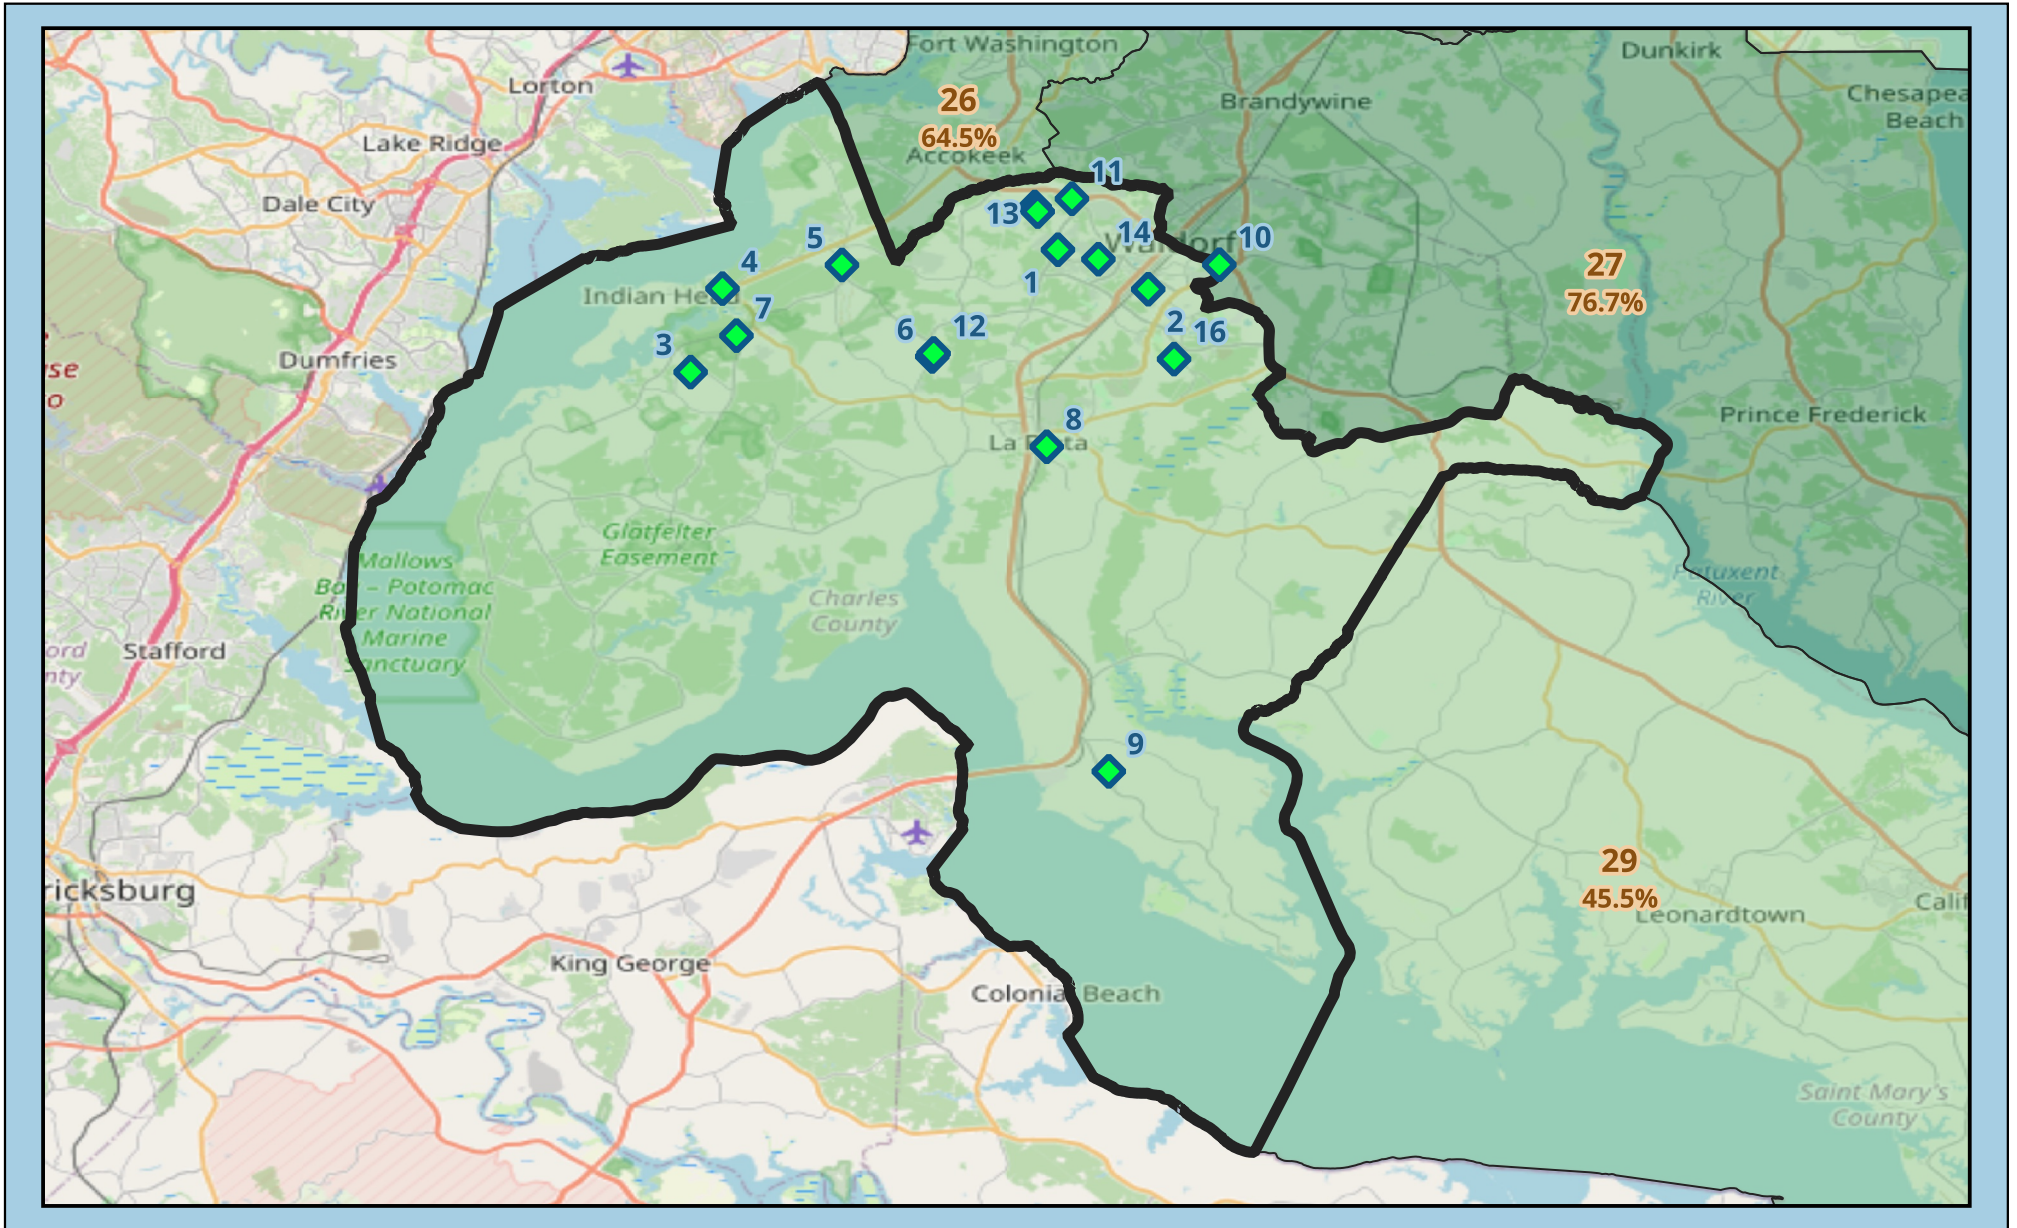

# Maryland Senate District 28

 : Green School (GS) Location  
(16 Total)

**44.4% of Schools are Green Schools**

# Maryland Senate District 28 Green Schools

School #	School Name	City	Zip	GS Since:
1	Westlake High School	Waldorf	20603	2010
2	Arthur Middleton Elementary School	Waldorf	20602	2009
3	Gale-Bailey Elementary School	Marbury	20658	2000
4	General Smallwood Middle School	Indian Head	20640	2014
5	J. C. Parks Elementary School	Indian Head	20640	2010
6	Dr. James Craik Elementary School	Pomfret	20675	2011
7	Henry E. Lackey High School	Indian Head	20640	2019
8	Milton M. Somers Middle School	La Plata	20646	2014
9	Piccowaxen Middle School	Newburg	20664	2008
10	Thomas Stone High School	Waldorf	20601	2014
11	Berry Elementary School	Waldorf	20603	2020
12	Robert D. Stethem Educational Center	Pomfret	20675	2024
13	North Point High School	Waldorf	20603	2016
14	William B. Wade Elementary School	Waldorf	20603	2017
15	Theodore G. Davis Middle School	Waldorf	20603	2024
16	St. Charles High School	Waldorf	20602	2022