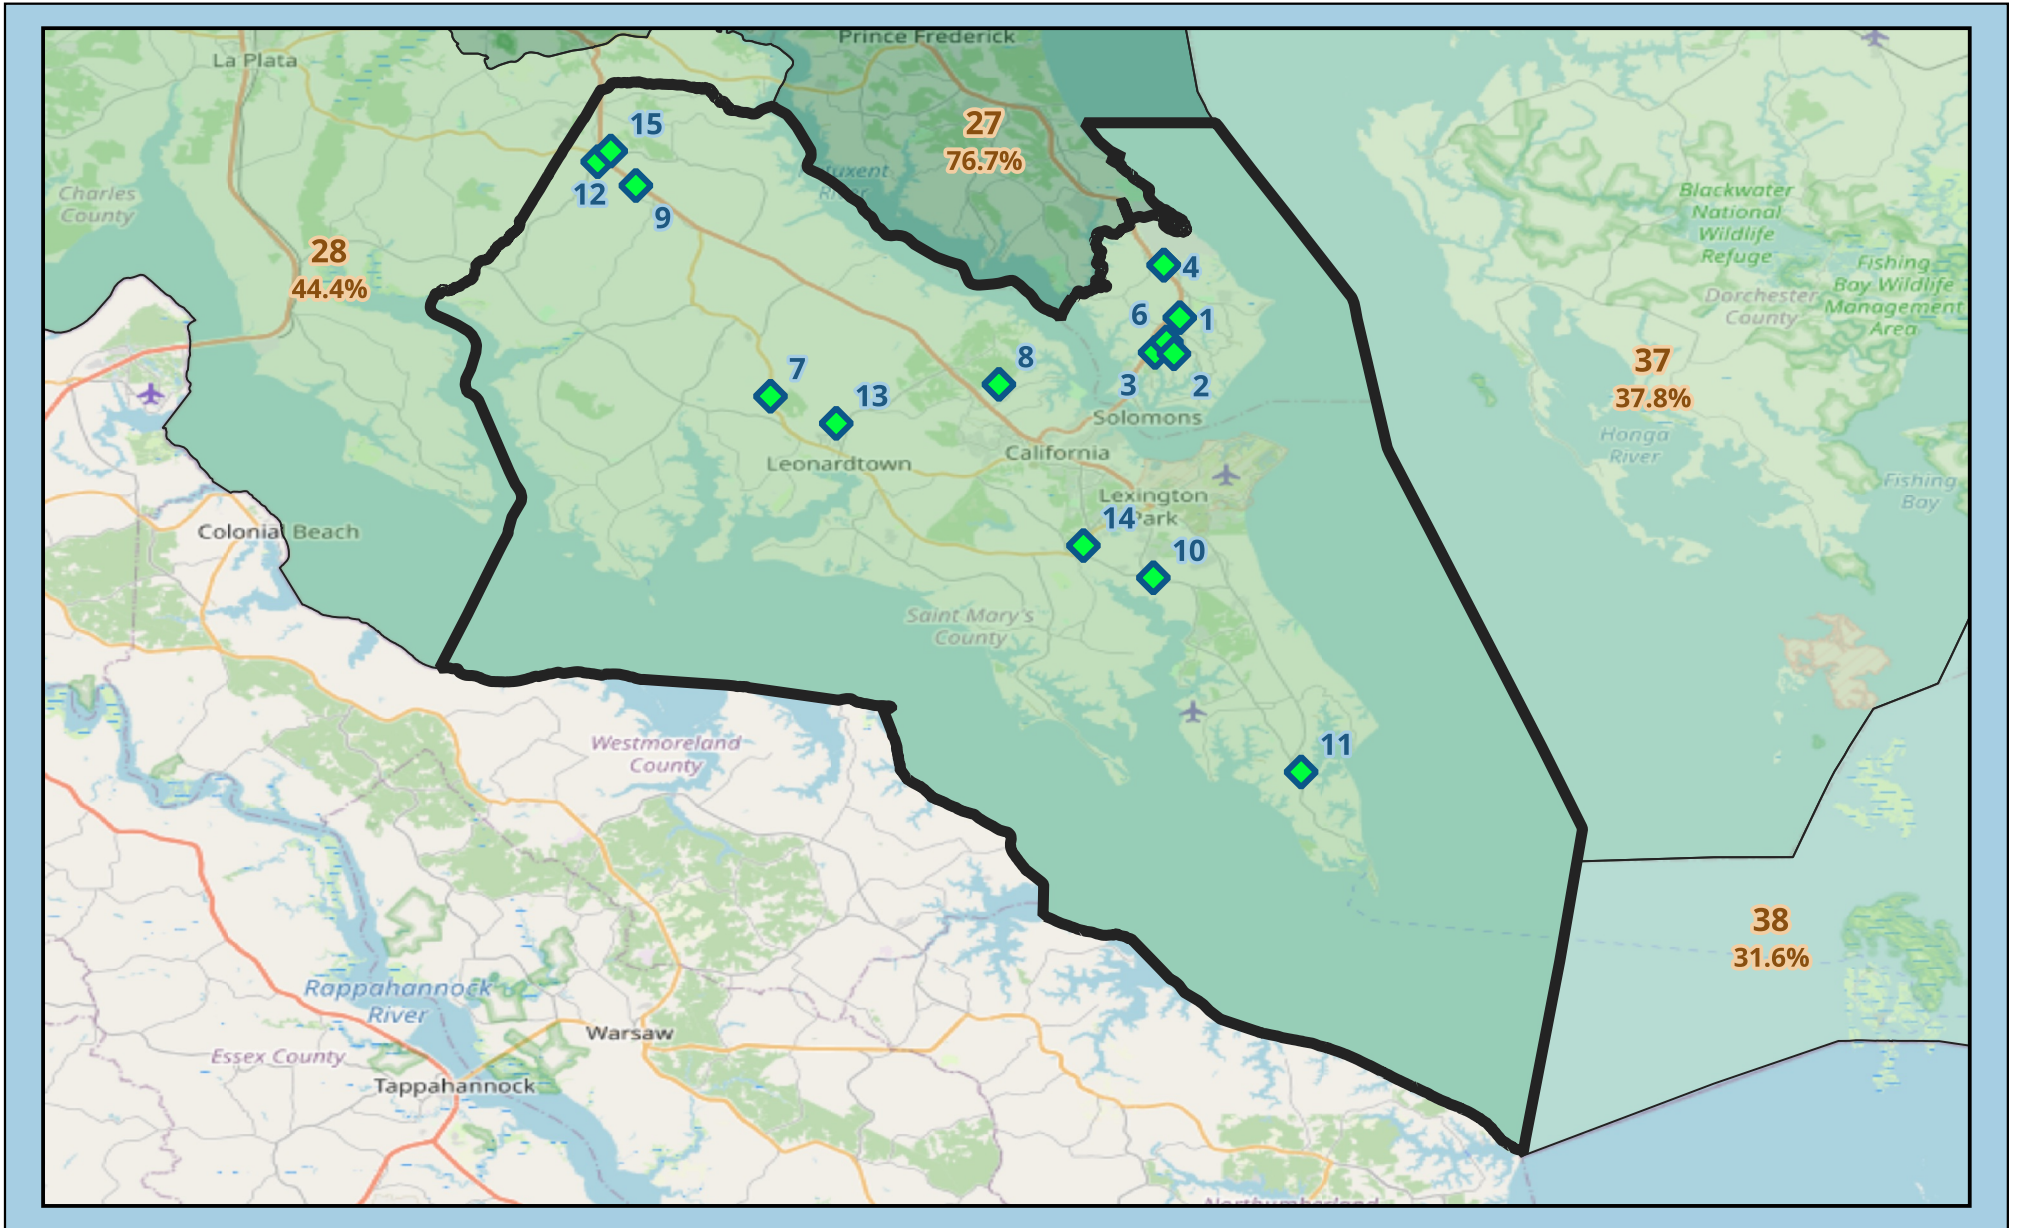

# Maryland Senate District 29

 : Green School (GS) Location  
(15 Total)

**45.5% of Schools are Green Schools**

# Maryland Senate District 29 Green Schools

School #	School Name	City	Zip	GS Since:
1	Patuxent Appeal Elementary Campus	Lusby	20657	1999
2	Patuxent High	Lusby	20657	2008
3	Dowell Elementary	Lusby	20657	2003
4	Southern Middle	Lusby	20657	2010
5	Southern Middle	Lusby	20657	2003
6	Mill Creek Middle	Lusby	20657	2003
7	Benjamin Banneker Elementary	Loveville	20656	2009
8	Hollywood Elementary	Hollywood	20636	1999
9	Mechanicsville Elementary	Mechanicsville	20659	2011
10	Park Hall Elementary	Park Hall	20667	2013
11	Ridge Elementary	Ridge	20680	2012
12	White Marsh Elementary	Mechanicsville	20659	2009
13	Captain Walter Francis Duke Elementary	Leonardtown	20650	2019
14	Chesapeake Public Charter School	Lexington Park	20653	2009
15	Lettie Marshall Dent Elementary School	Charlotte Hall	20659	2010