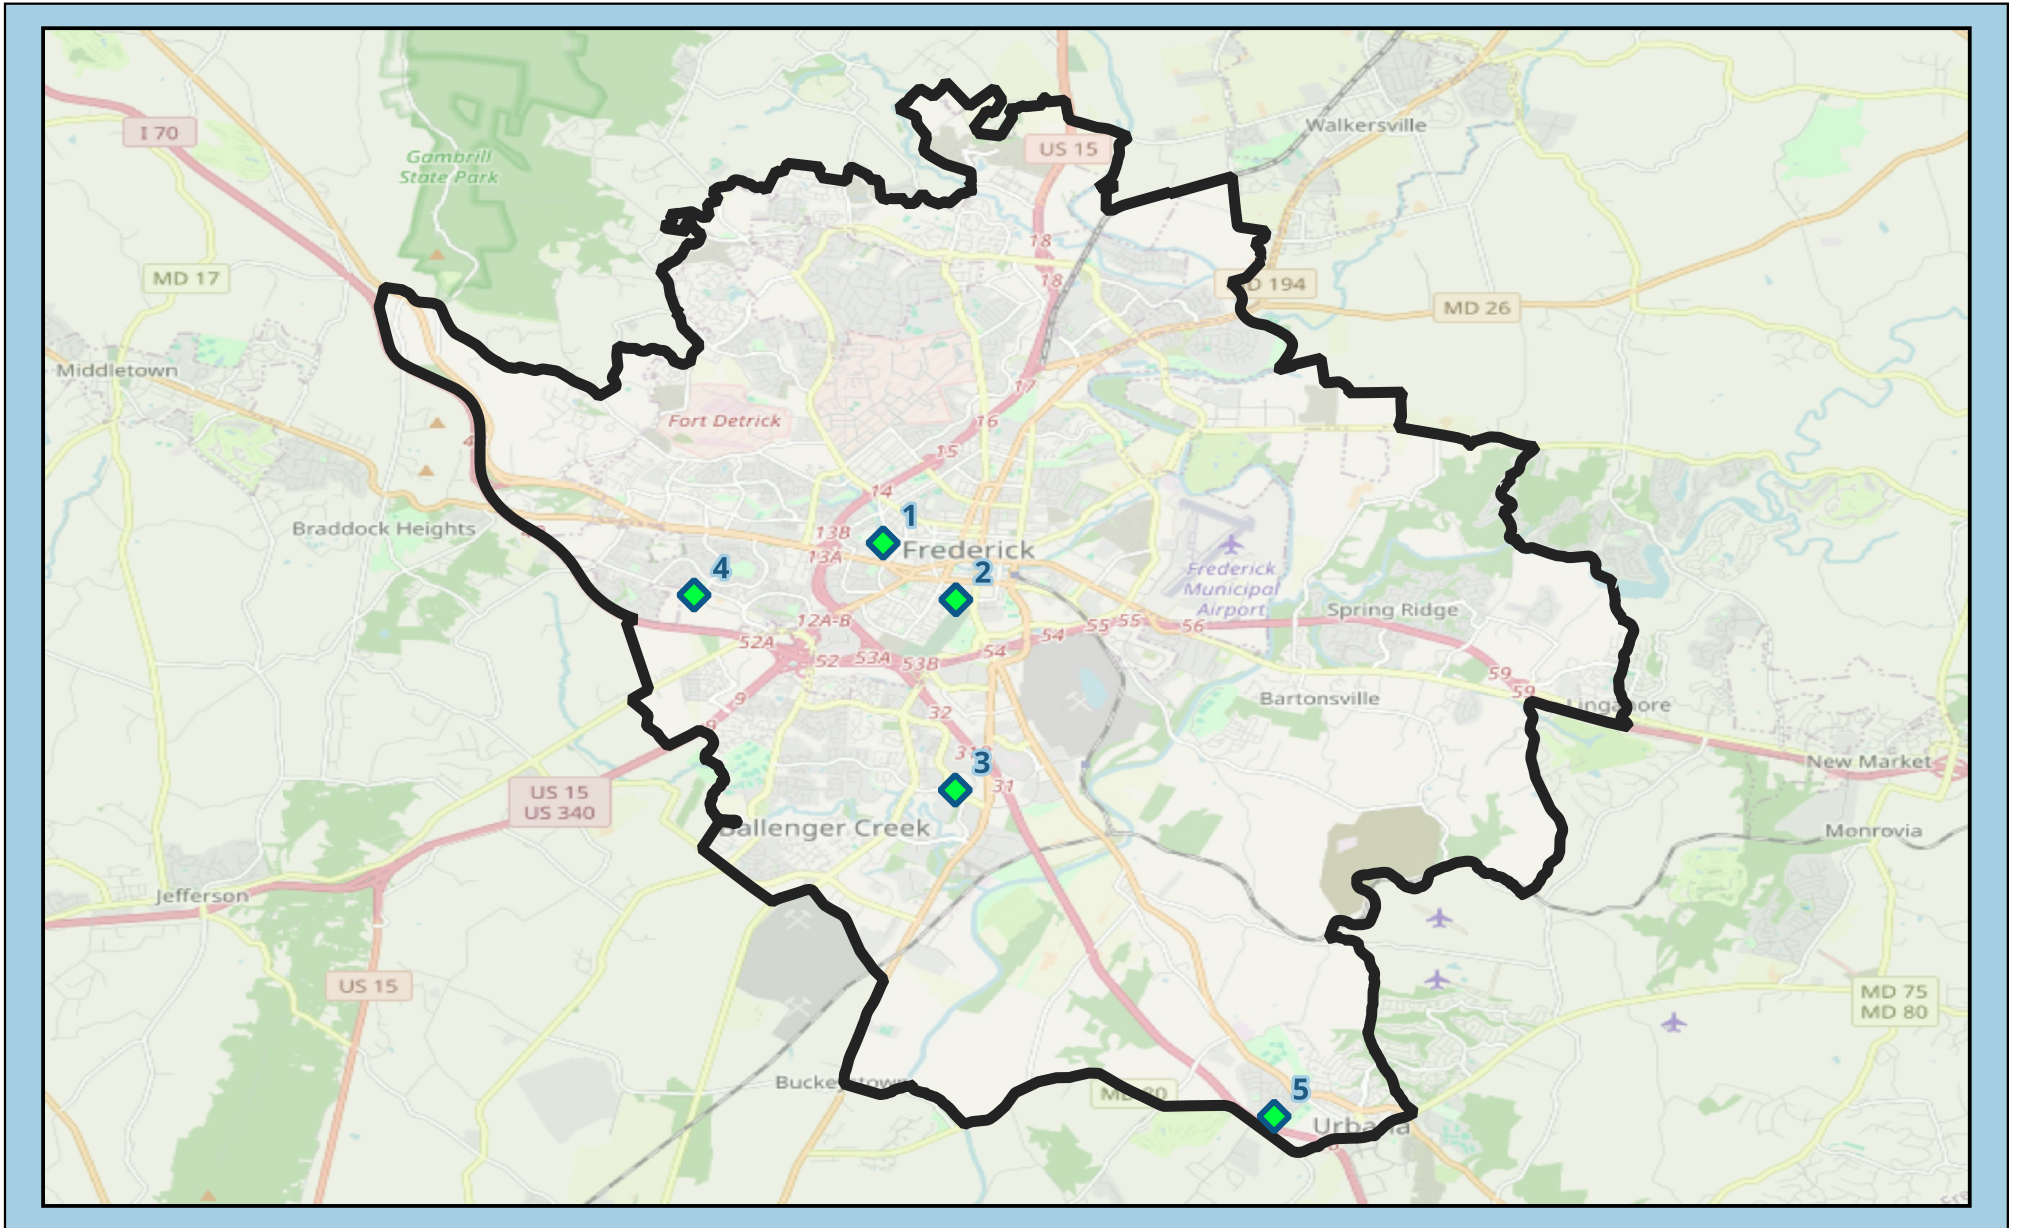

Maryland Senate District 03

 : Green School (GS) Location
(5 Total)

16.7% of Schools are Green Schools

Maryland Senate District 03 Green Schools

School #	School Name	City	Zip	GS Since:
1	Frederick High	Frederick	21701	2022
2	Lincoln Elementary	Frederick	21701	2025
3	Carroll Creek Montessori Public Charter	Frederick	21703	2025
4	Butterfly Ridge Elementary	Frederick	21703	2025
5	Sugarloaf Elementary	Frederick	21704	2025