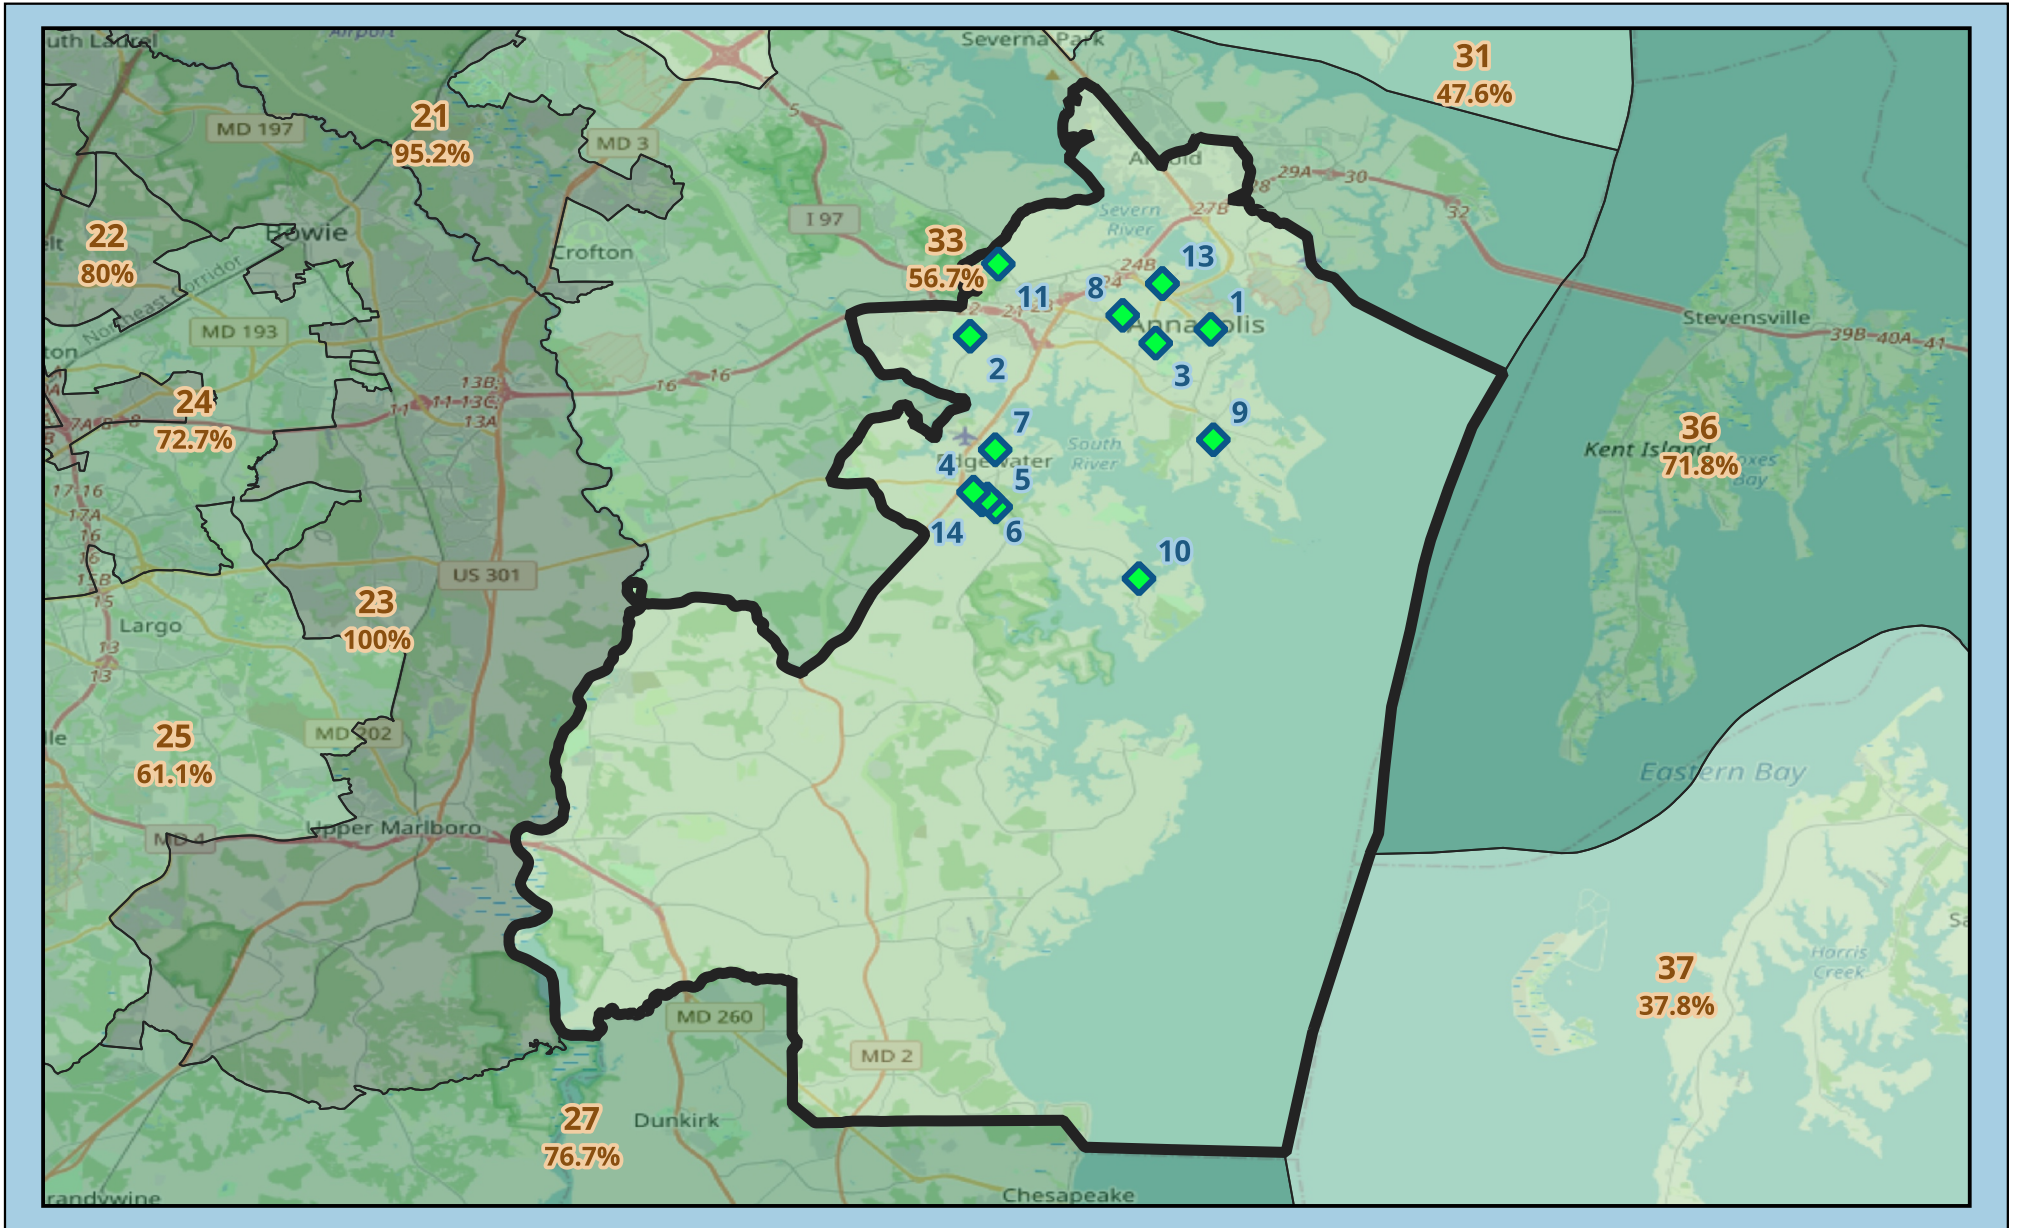

Maryland Senate District 30

 : Green School (GS) Location
(14 Total)

48.3% of Schools are Green Schools

Maryland Senate District 30 Green Schools

School #	School Name	City	Zip	GS Since:
1	Annapolis Elementary	Annapolis	21401	2015
2	Annapolis High	Annapolis	21401	2017
3	Wiley H. Bates Middle	Annapolis	21401	2011
4	Central Elementary	Edgewater	21037	2010
5	Central Middle	Edgewater	21037	2014
6	South River High	Edgewater	21037	2010
7	Edgewater Elementary	Edgewater	21037	2013
8	Germantown Elementary	Annapolis	21401	2016
9	Hillsmere Elementary	Annapolis	21403	2020
10	Mayo Elementary	Edgewater	21037	2008
11	Rolling Knolls Elementary	Annapolis	21401	2010
12	West Annapolis Elementary	Annapolis	21401	2005
13	West Annapolis Elementary	Annapolis	21401	2015
14	Center of Applied Technology-South	Edgewater	21037	2015