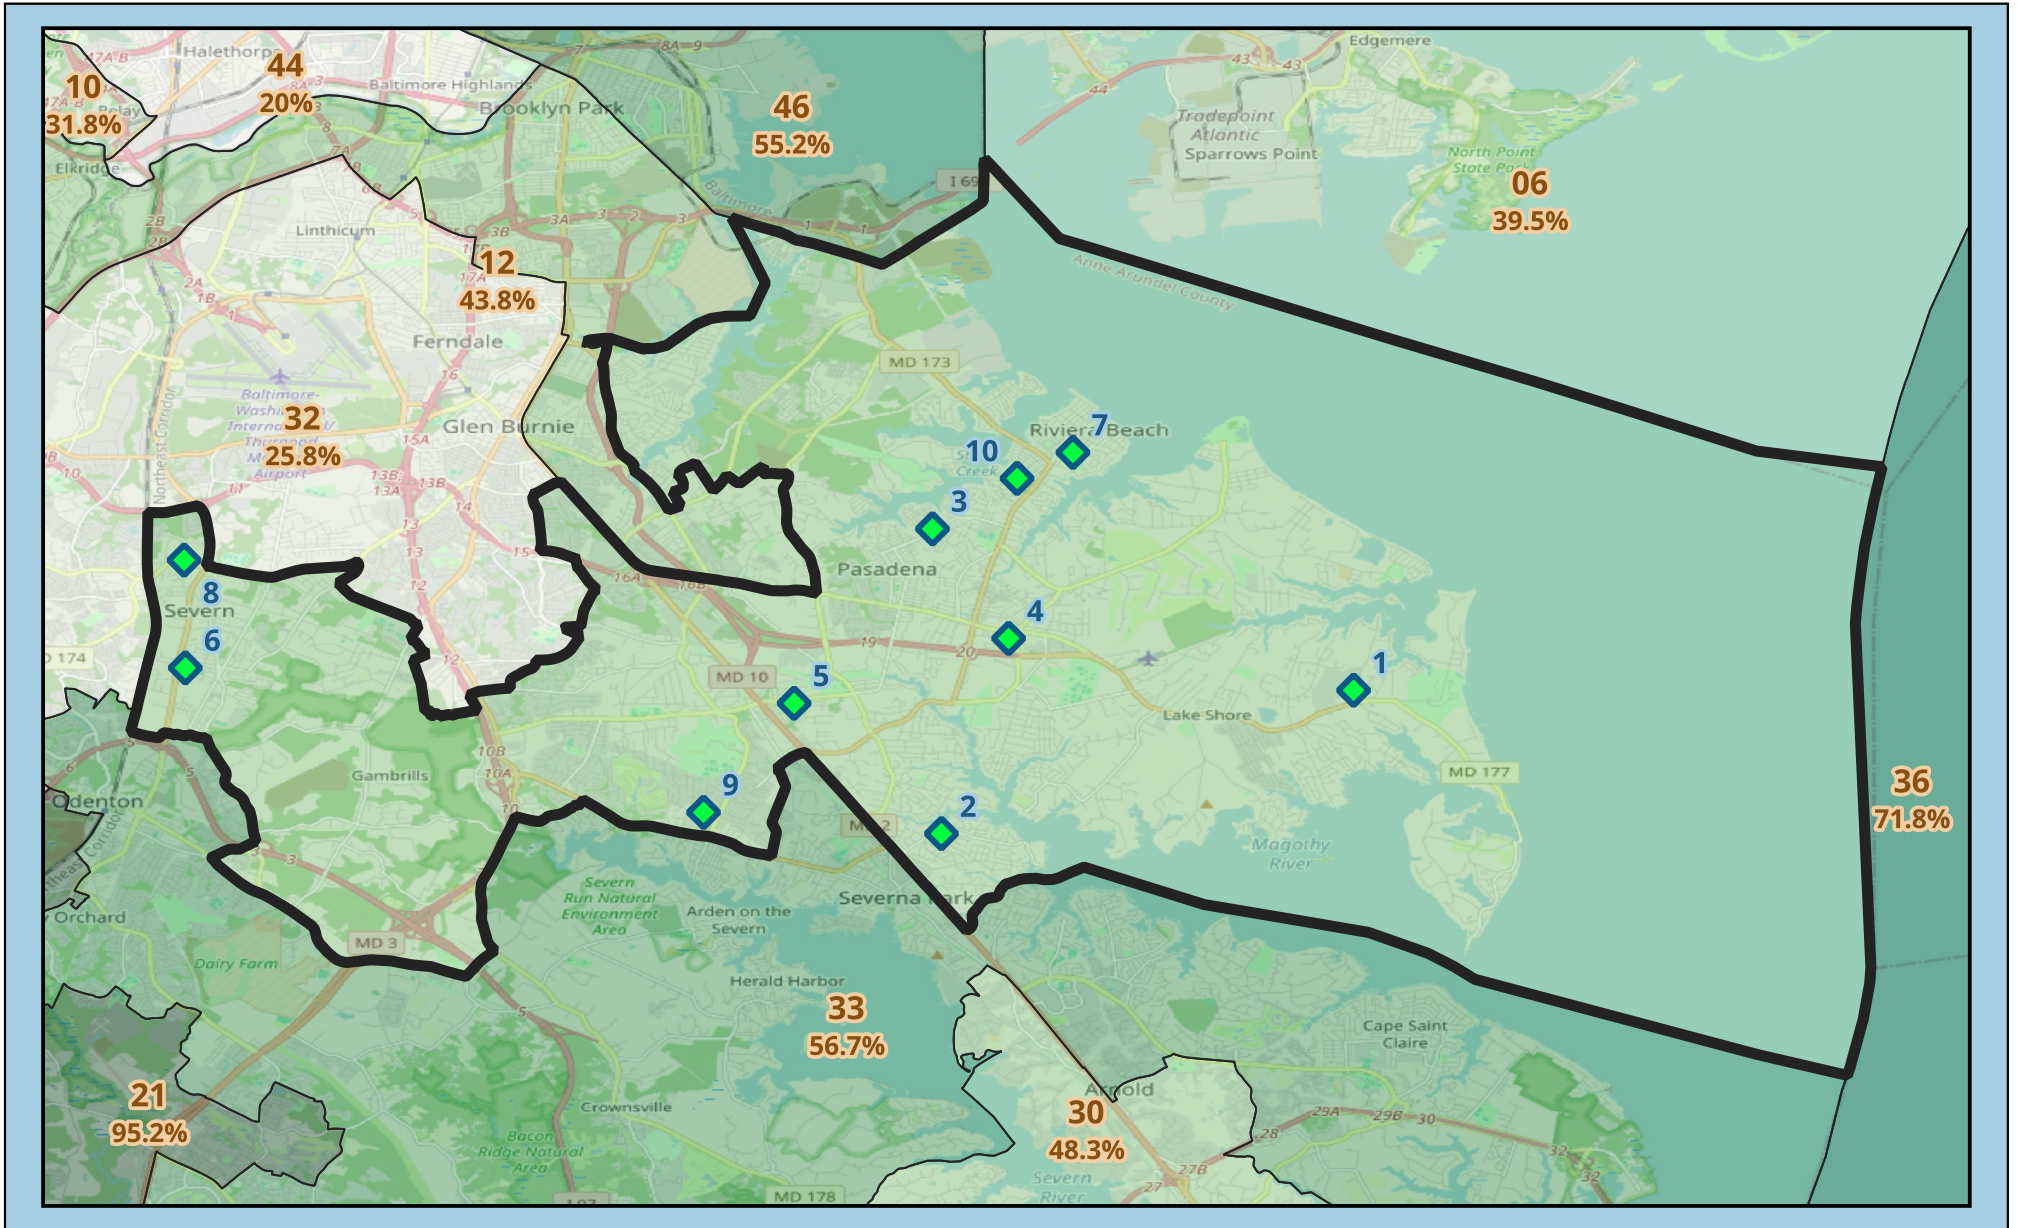

Maryland Senate District 31

: Green School (GS) Location
(10 Total)

47.6% of Schools are Green Schools

Maryland Senate District 31 Green Schools

School #	School Name	City	Zip	GS Since:
1	Bodkin Elementary	Pasadena	21122	2007
2	Folger Mckinsey Elementary	Severna Park	21146	2006
3	High Point Elementary	Pasadena	21122	2025
4	Jacobsville Elementary	Pasadena	21122	2017
5	Pasadena Elementary	Pasadena	21122	2009
6	Ridgeway Elementary	Severn	21144	2010
7	Riviera Beach Elementary	Pasadena	21122	2010
8	Severn Elementary	Severn	21144	2013
9	Severna Park Middle	Severna Park	21146	2011
10	Sunset Elementary	Pasadena	21122	2011