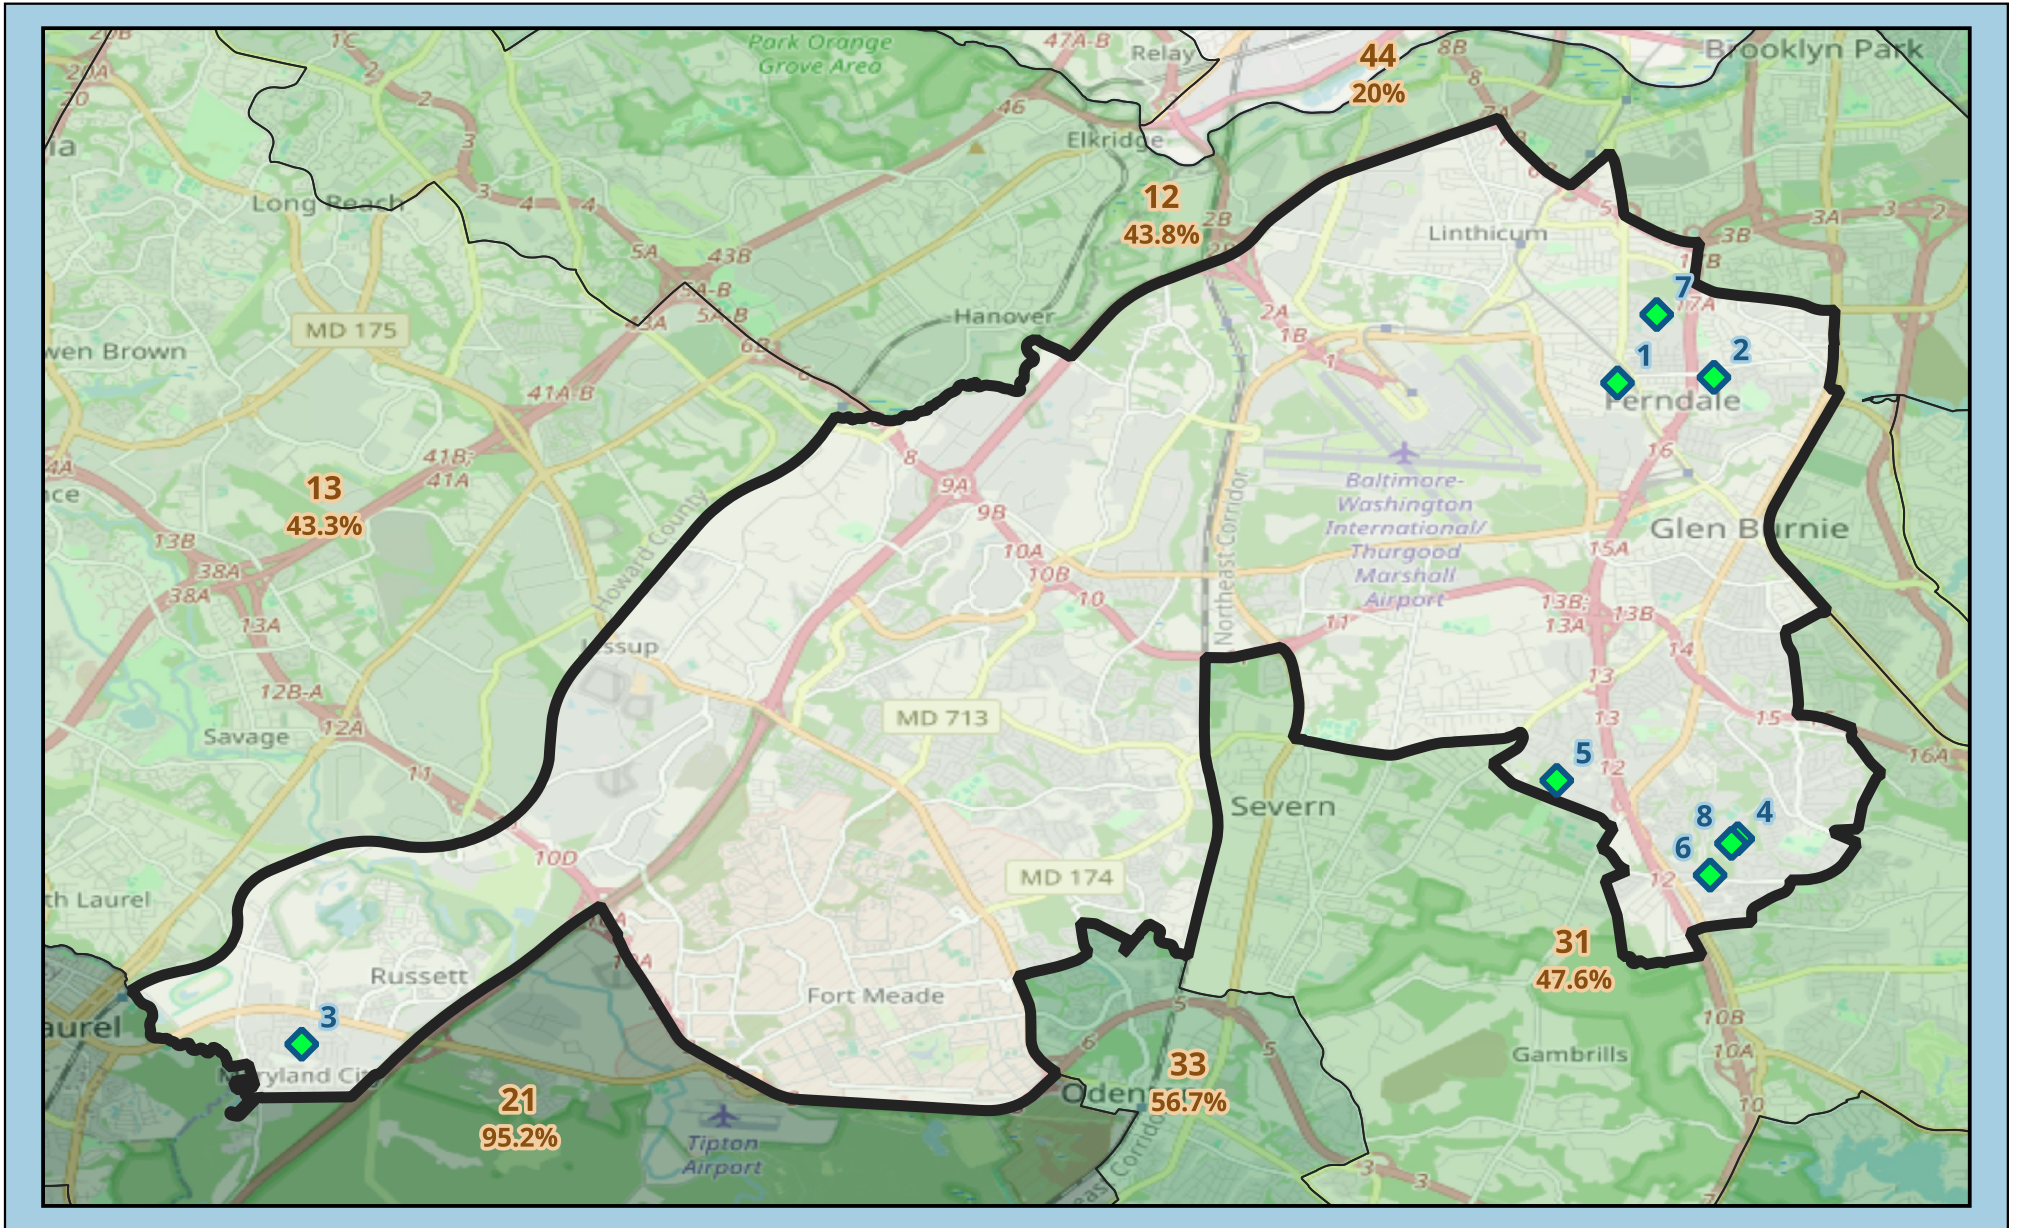

# Maryland Senate District 32

 : Green School (GS) Location  
(8 Total)

**25.8% of Schools are Green Schools**

# Maryland Senate District 32 Green Schools

School #	School Name	City	Zip	GS Since:
1	Ferndale Early Education Center	Glen Burnie	21061	2020
2	George T. Cromwell Elementary	Glen Burnie	21061	2019
3	Maryland City Elementary	Laurel	20724	2019
4	Old Mill Middle South	Millersville	21108	2017
5	Center of Applied Technology-North	Severn	21144	2022
6	Ruth Parker Eason School	Millersville	21108	2011
7	North County High	Glen Burnie	21061	2019
8	Old Mill Middle School South	Glen Burnie	21108	2017