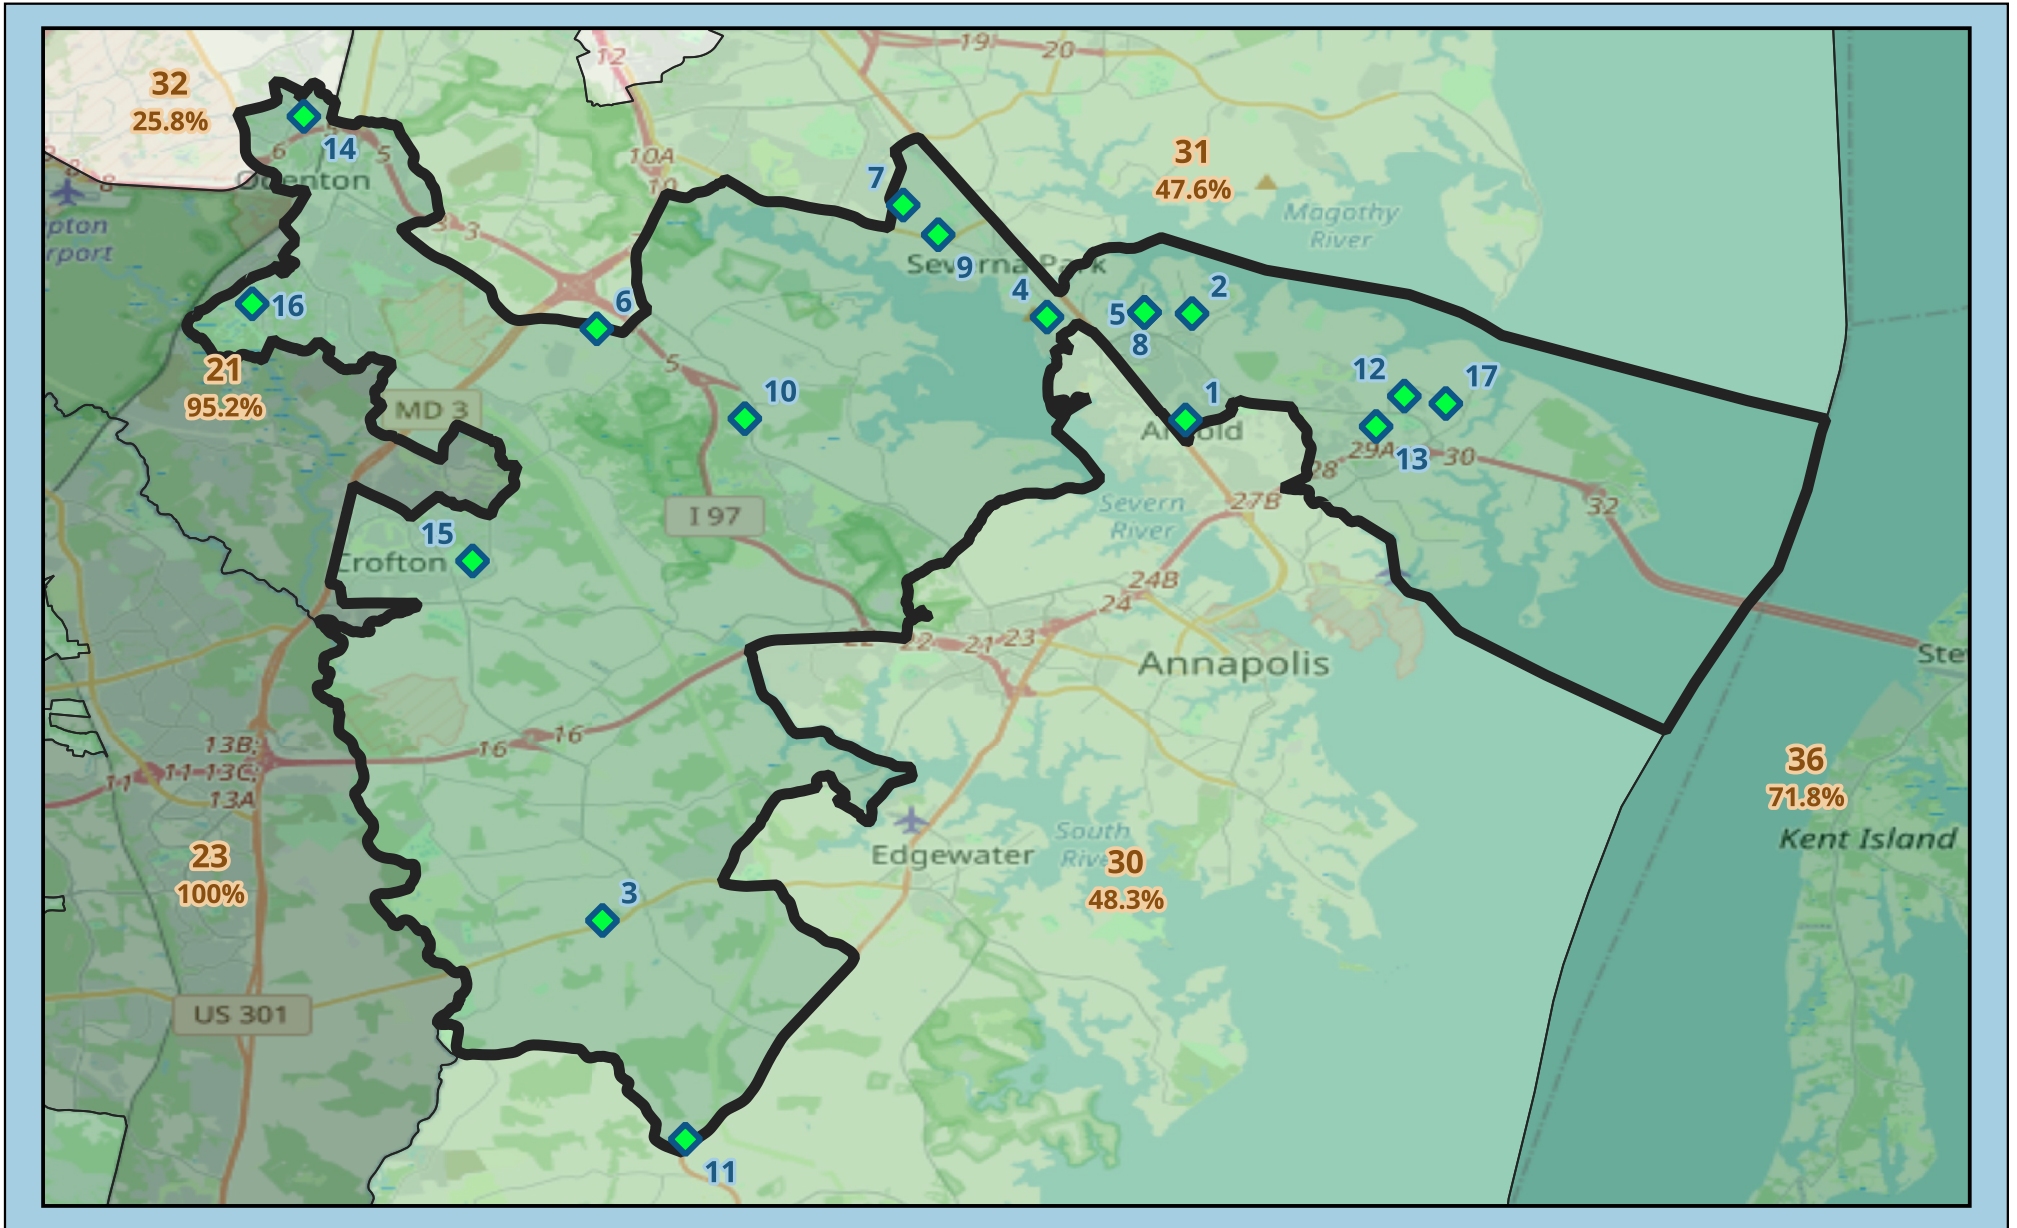

Maryland Senate District 33

 : Green School (GS) Location
(17 Total)

56.7% of Schools are Green Schools

Maryland Senate District 33 Green Schools

School #	School Name	City	Zip	GS Since:
1	Arnold Elementary	Arnold	21012	2025
2	Belvedere Elementary	Arnold	21012	2010
3	Davidsonville Elementary	Davidsonville	21035	2004
4	Jones Elementary	Severna Park	21146	2010
5	Magothy River Middle	Arnold	21012	2013
6	Millersville Elementary	Millersville	21108	2024
7	Oak Hill Elementary	Severna Park	21146	2011
8	Severn River Middle	Arnold	21012	2012
9	Severna Park High	Severna Park	21146	2014
10	South Shore Elementary	Crownsville	21032	2009
11	Southern High	Harwood	20776	2012
12	Broadneck High	Annapolis	21409	2008
13	Windsor Farm Elementary	Annapolis	21409	2019
14	Seven Oaks Elementary	Odenton	21113	2020
15	Crofton High School	Gambrills	21054	2023
16	Piney Orchard Elementary	Odenton	21113	2010
17	Cape Saint Claire Elementary School	Annapolis	21409	2012