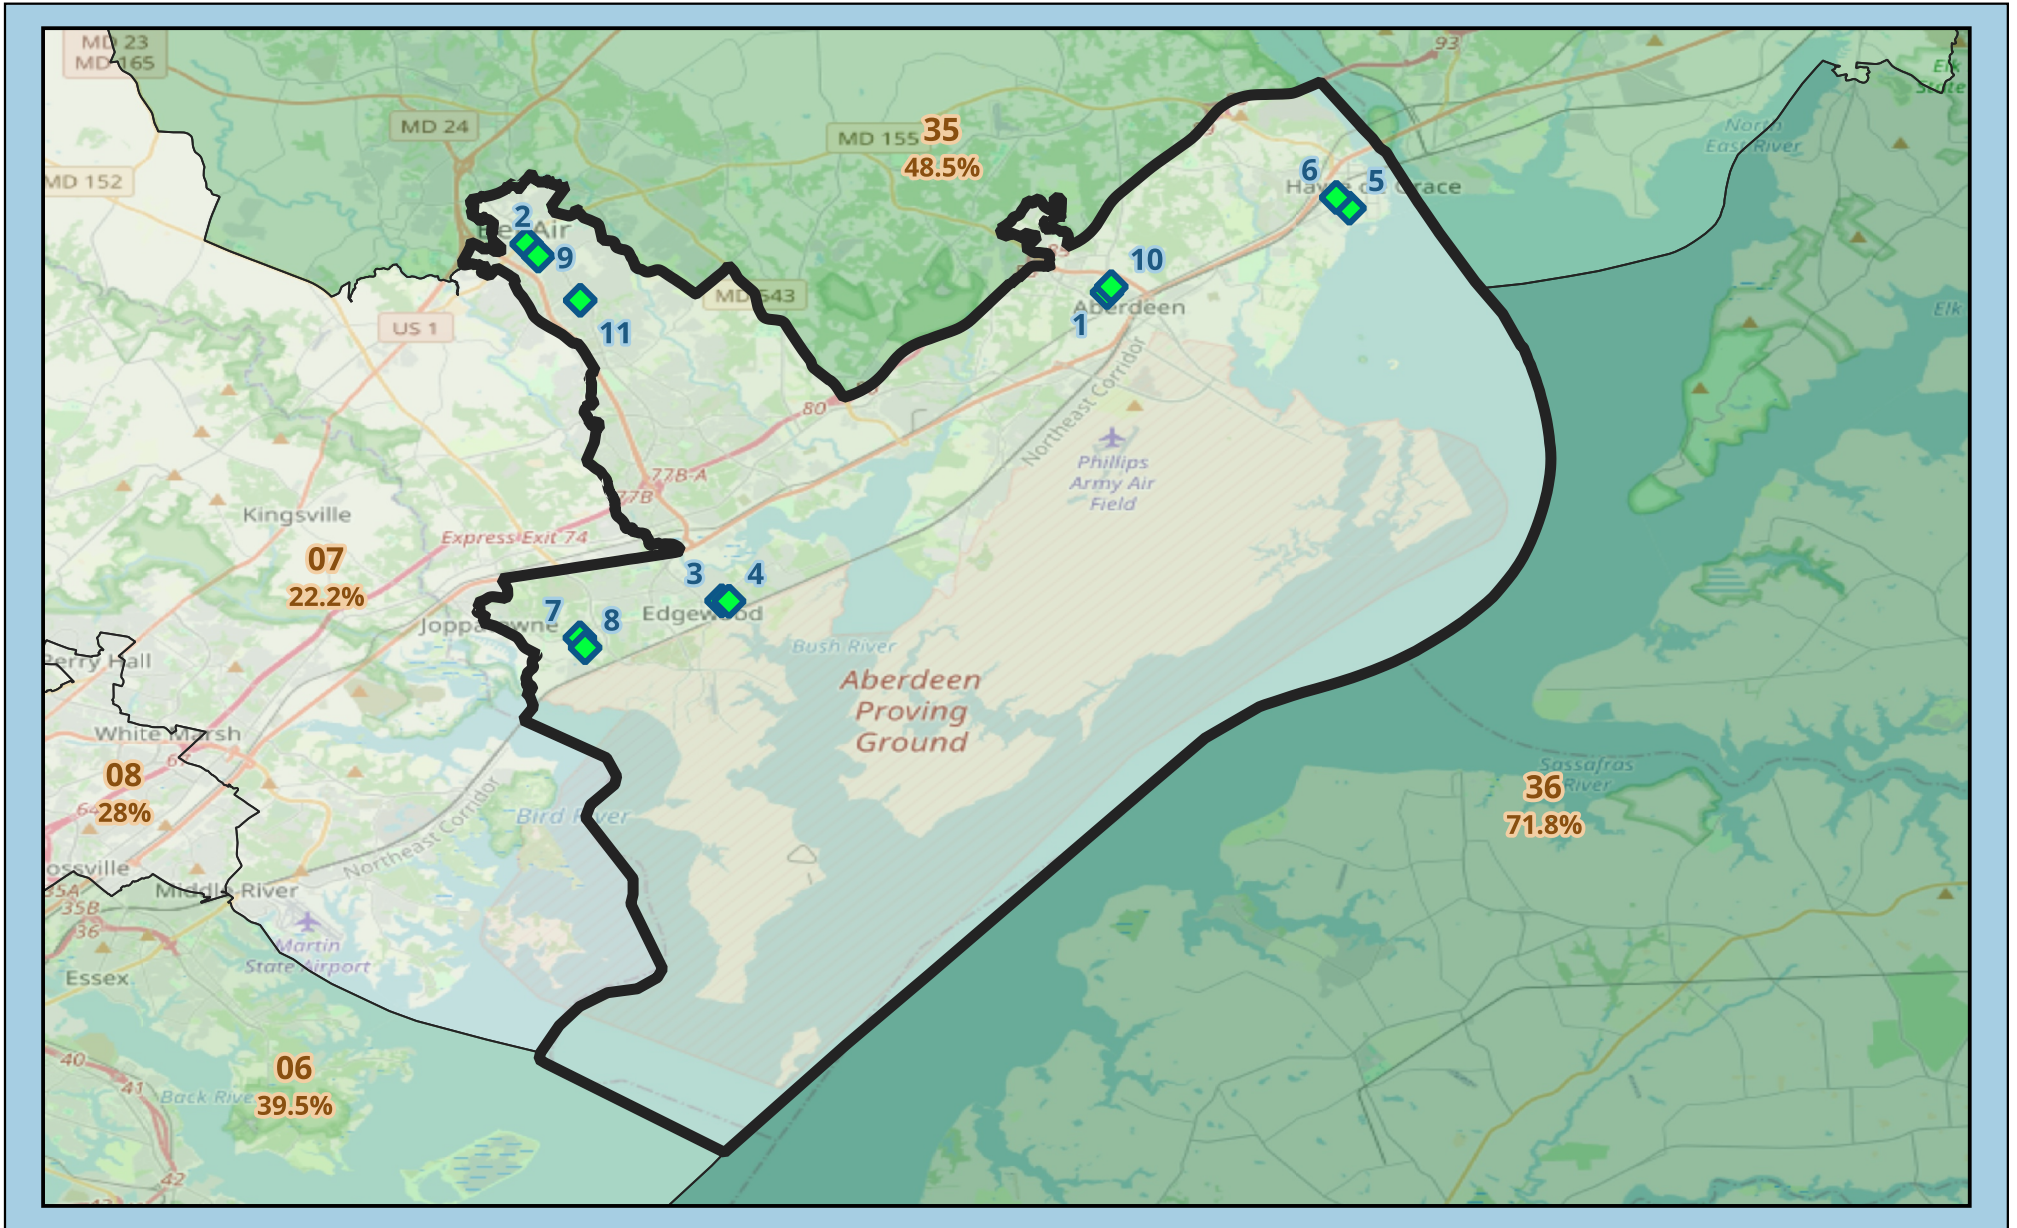

# Maryland Senate District 34

 : Green School (GS) Location  
(11 Total)

**34.4% of Schools are Green Schools**

# Maryland Senate District 34 Green Schools

School #	School Name	City	Zip	GS Since:
1	Aberdeen High	Aberdeen	21001	2008
2	Bel Air High	Bel Air	21014	1999
3	Edgewood Middle	Edgewood	21040	2018
4	Edgewood High	Edgewood	21040	2017
5	Havre de Grace Elementary	Havre De Grace	21078	2025
6	Havre de Grace High	Havre de Grace	21078	2025
7	Magnolia Elementary	Joppa	21085	2015
8	Magnolia Middle	Joppa	21085	2025
9	Bel Air Middle	Bel Air	21014	2022
10	Swan Creek School	Aberdeen	21001	2025
11	Ring Factory Elementary	Bel Air	21014	2020