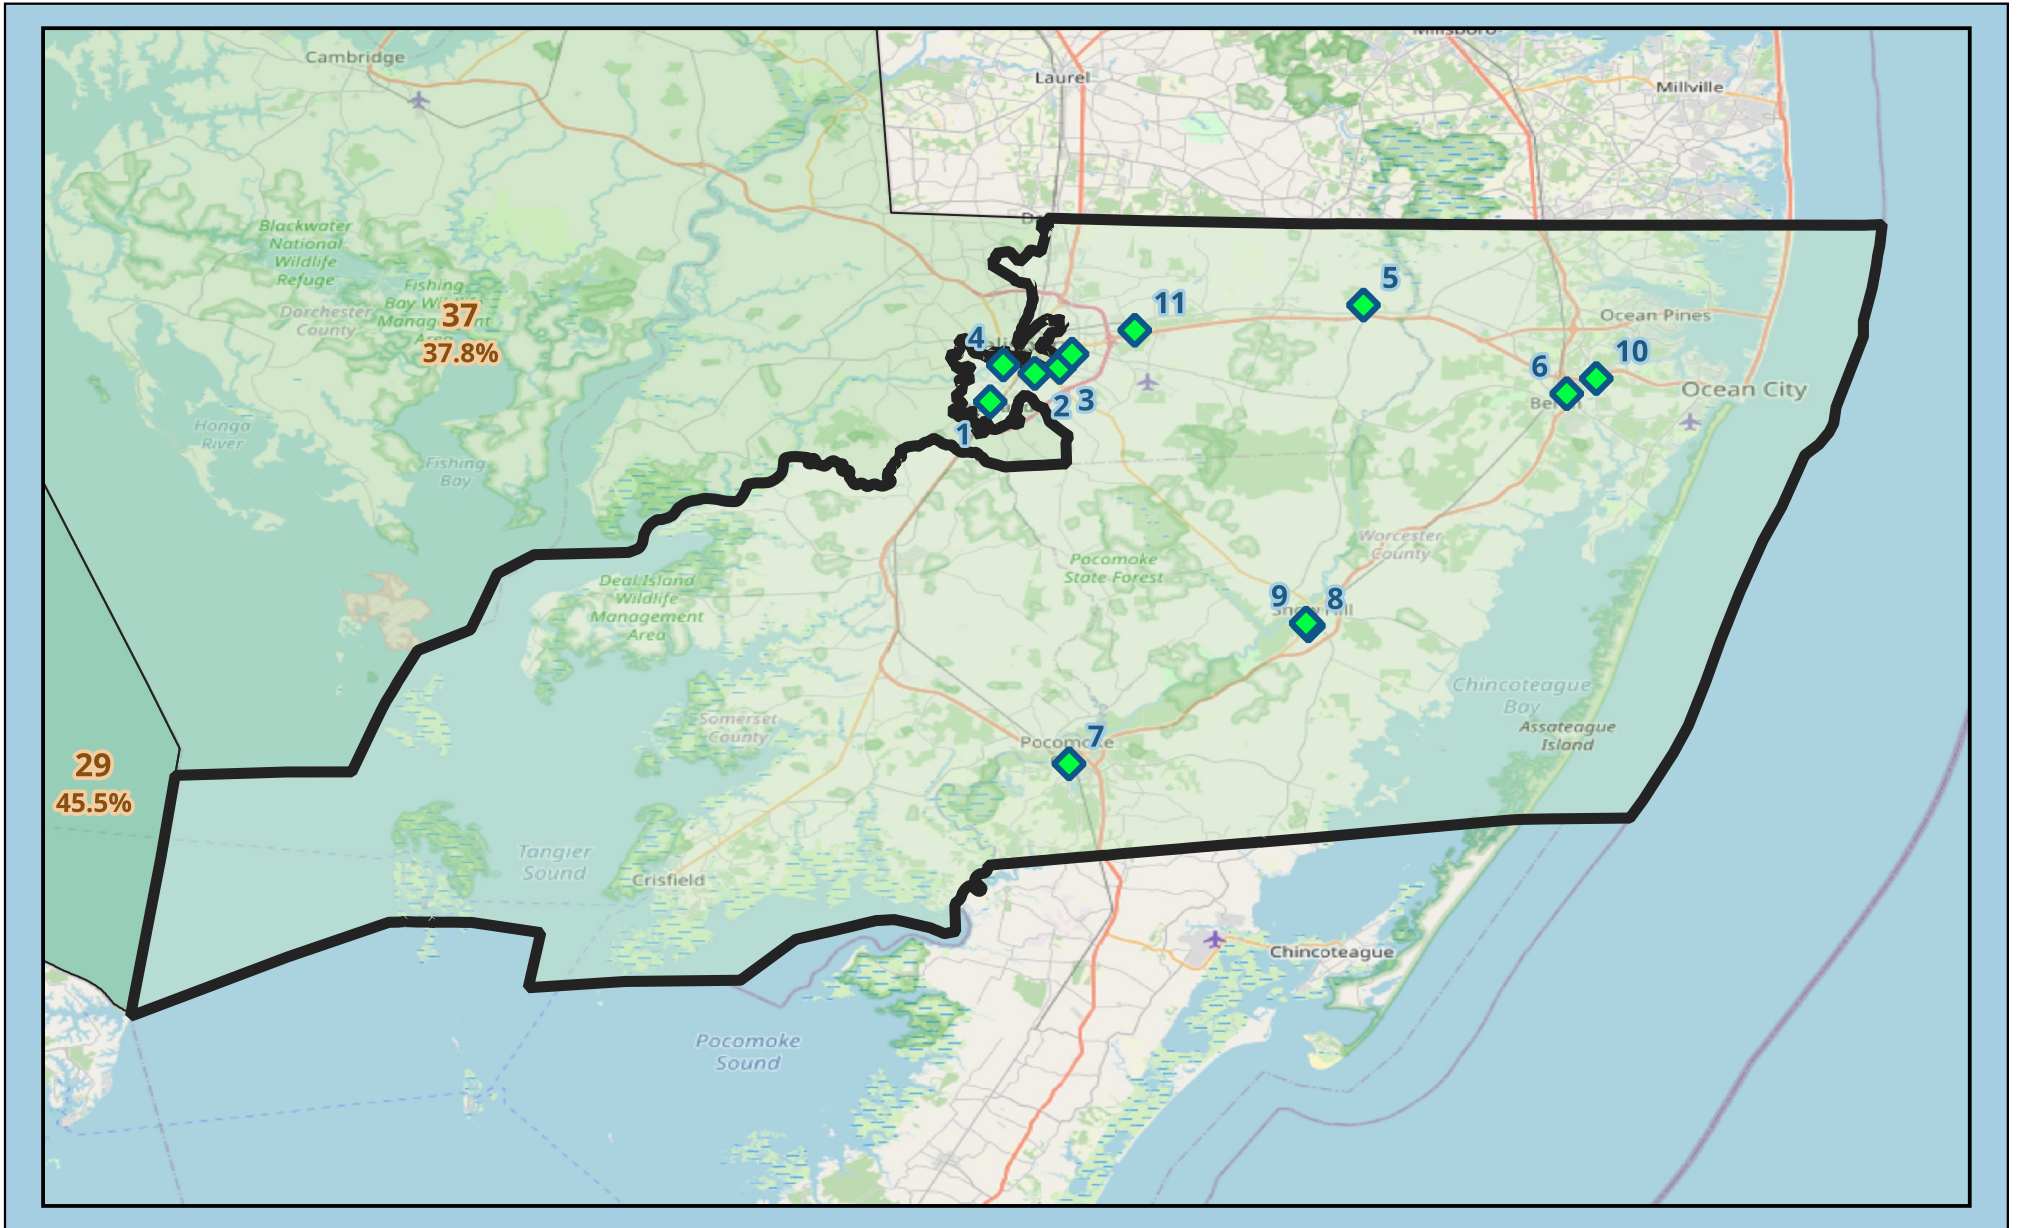

# Maryland Senate District 38

 : Green School (GS) Location  
(12 Total)

**31.6% of Schools are Green Schools**

# Maryland Senate District 38 Green Schools

School #	School Name	City	Zip	GS Since:
1	Fruitland Intermediate	Fruitland	21826	2018
2	James M. Bennett High	Salisbury	21804	2017
3	Parkside High	Salisbury	21804	2017
4	Pinehurst Elementary	Salisbury	21801	2020
5	Willards Elementary	Willards	21874	2017
6	Berlin Intermediate	Berlin	21811	2001
7	Pocomoke Middle	Pocomoke City	21851	2007
8	Snow Hill Elementary	Snow Hill	21863	2022
9	Snow Hill Middle	Snow Hill	21863	2024
10	Stephen Decatur High	Berlin	21811	2022
11	Beaver Run Elementary	Salisbury	21804	2019
12	Glen Avenue Elementary School	Salisbury	21804	2020