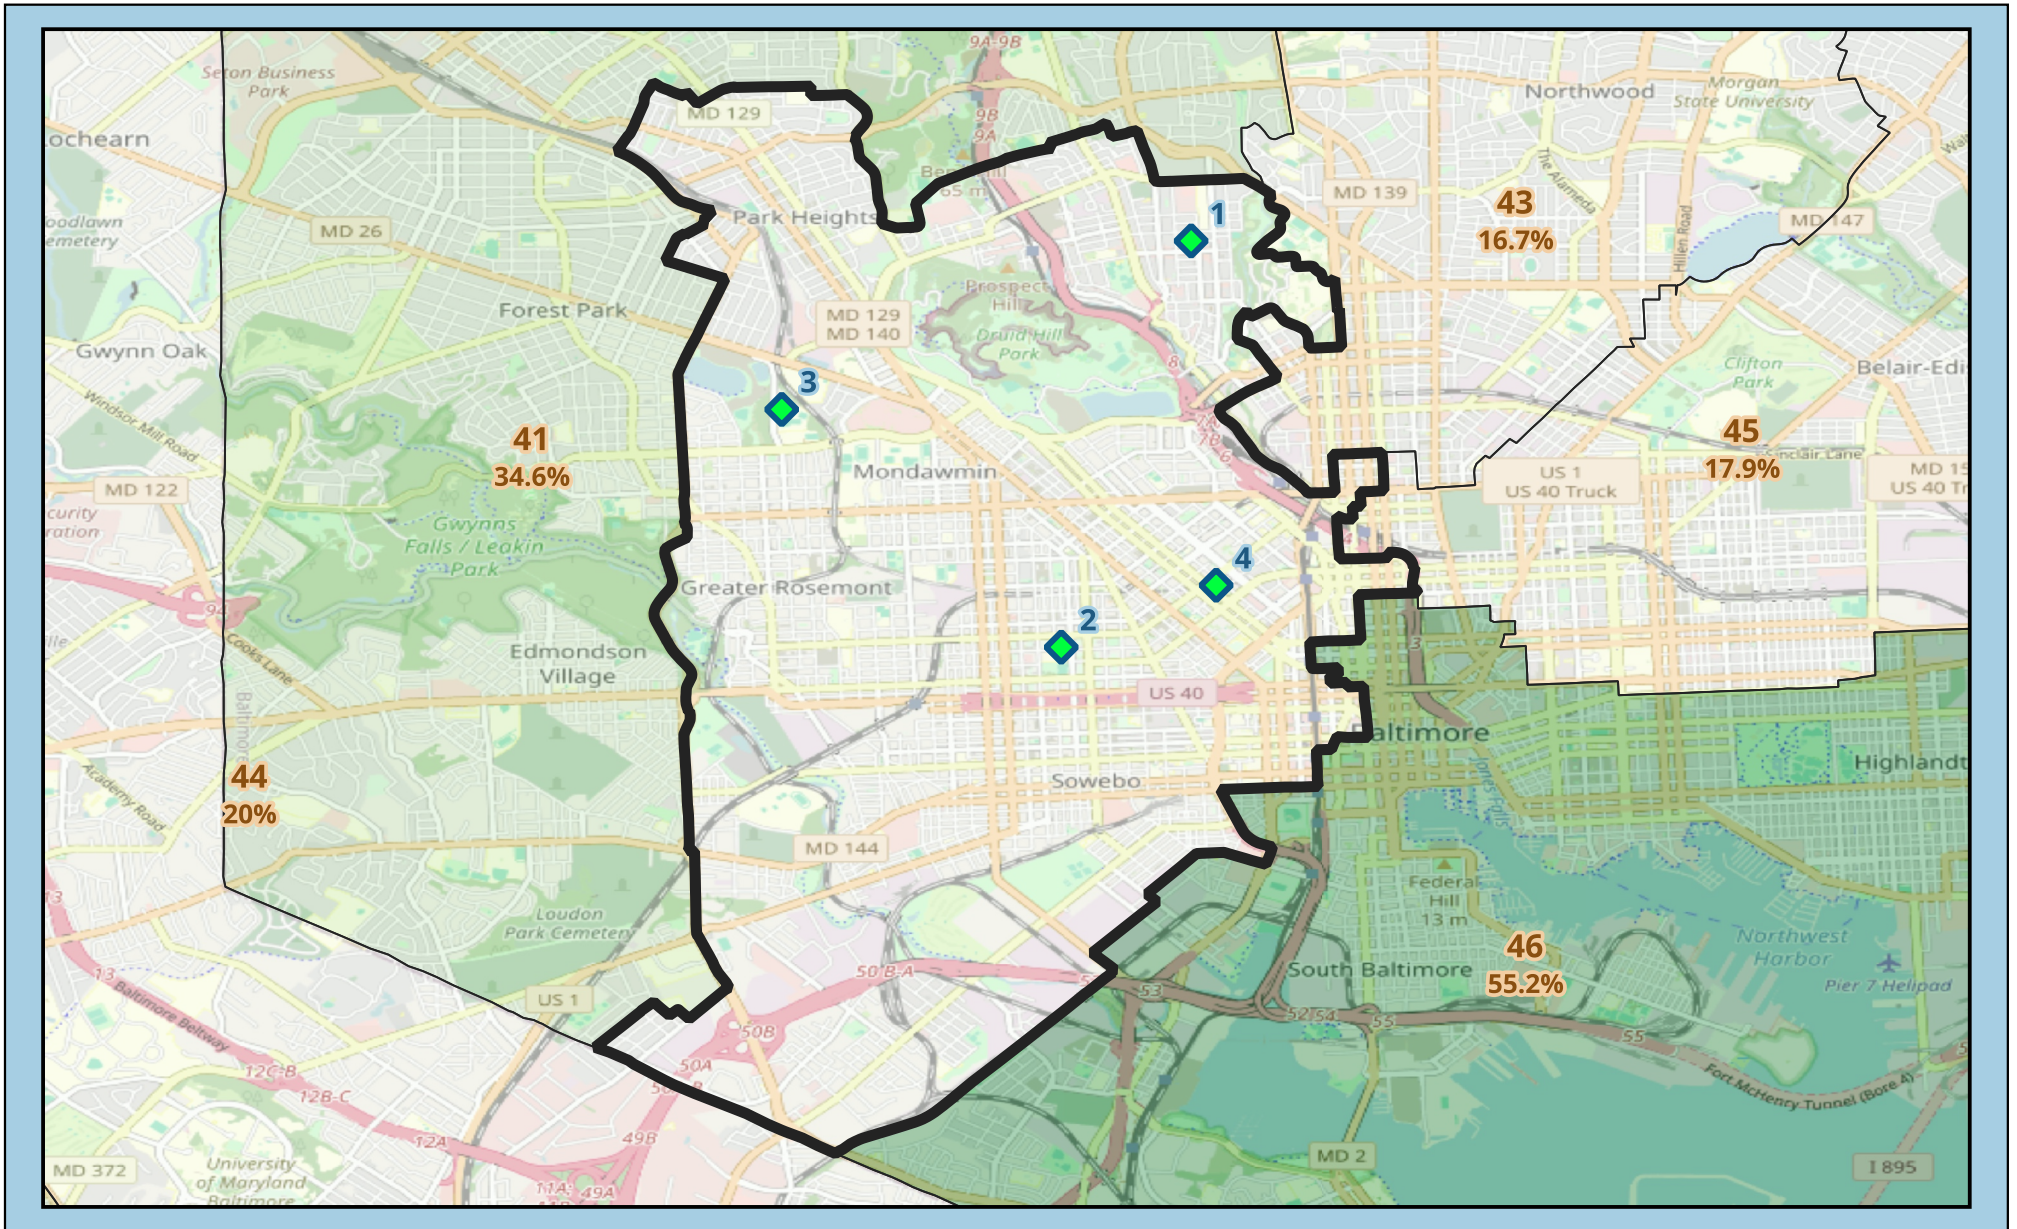

Maryland Senate District 40

 : Green School (GS) Location
(4 Total)

8.7% of Schools are Green Schools

Maryland Senate District 40 Green Schools

School #	School Name	City	Zip	GS Since:
1	Hampden Elementary/Middle	Baltimore	21211	2020
2	Harlem Park Elementary/Middle	Baltimore	21217	2017
3	ConneXions: A Community Based Arts School	Baltimore	21216	2018
4	Renaissance Academy	Baltimore	21217	2023