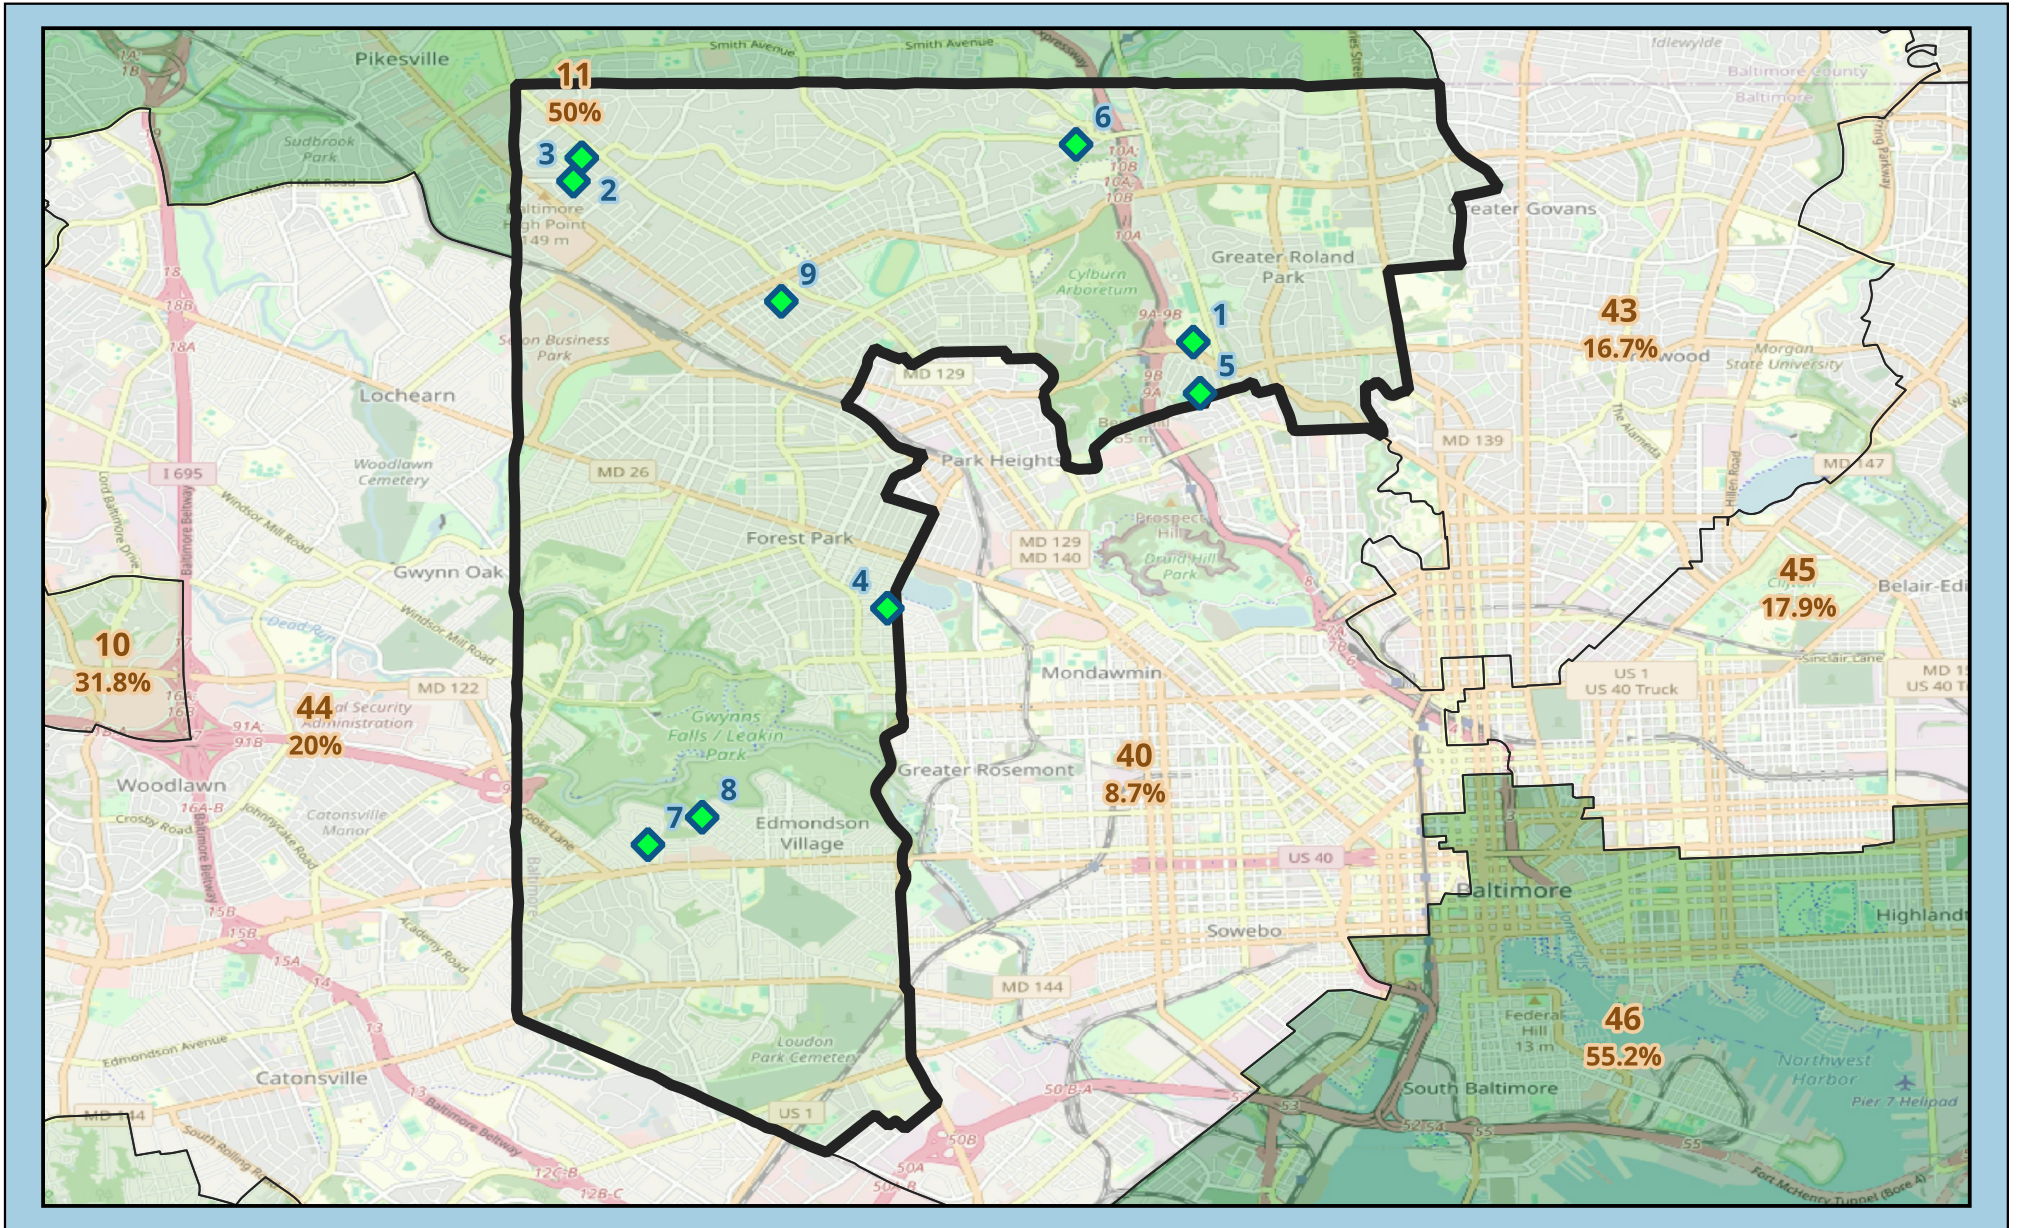

Maryland Senate District 41

 : Green School (GS) Location
(9 Total)

34.6% of Schools are Green Schools

Maryland Senate District 41 Green Schools

School #	School Name	City	Zip	GS Since:
1	Baltimore Polytechnic Institute	Baltimore	21209	2016
2	Cross Country Elementary/Middle	Baltimore	21215	2006
3	Fallstaff Elementary/Middle	Baltimore	21215	2023
4	Hilton Elementary	Baltimore	21216	2016
5	Medfield Heights Elementary	Baltimore	21211	2025
6	The Mount Washington School	Baltimore	21209	2010
7	Thomas Jefferson Elementary/Middle	Baltimore	21229	2009
8	Baltimore International Academy West	Baltimore	21214	2022
9	Arlington Elementary School #234	Baltimore	21215	2019