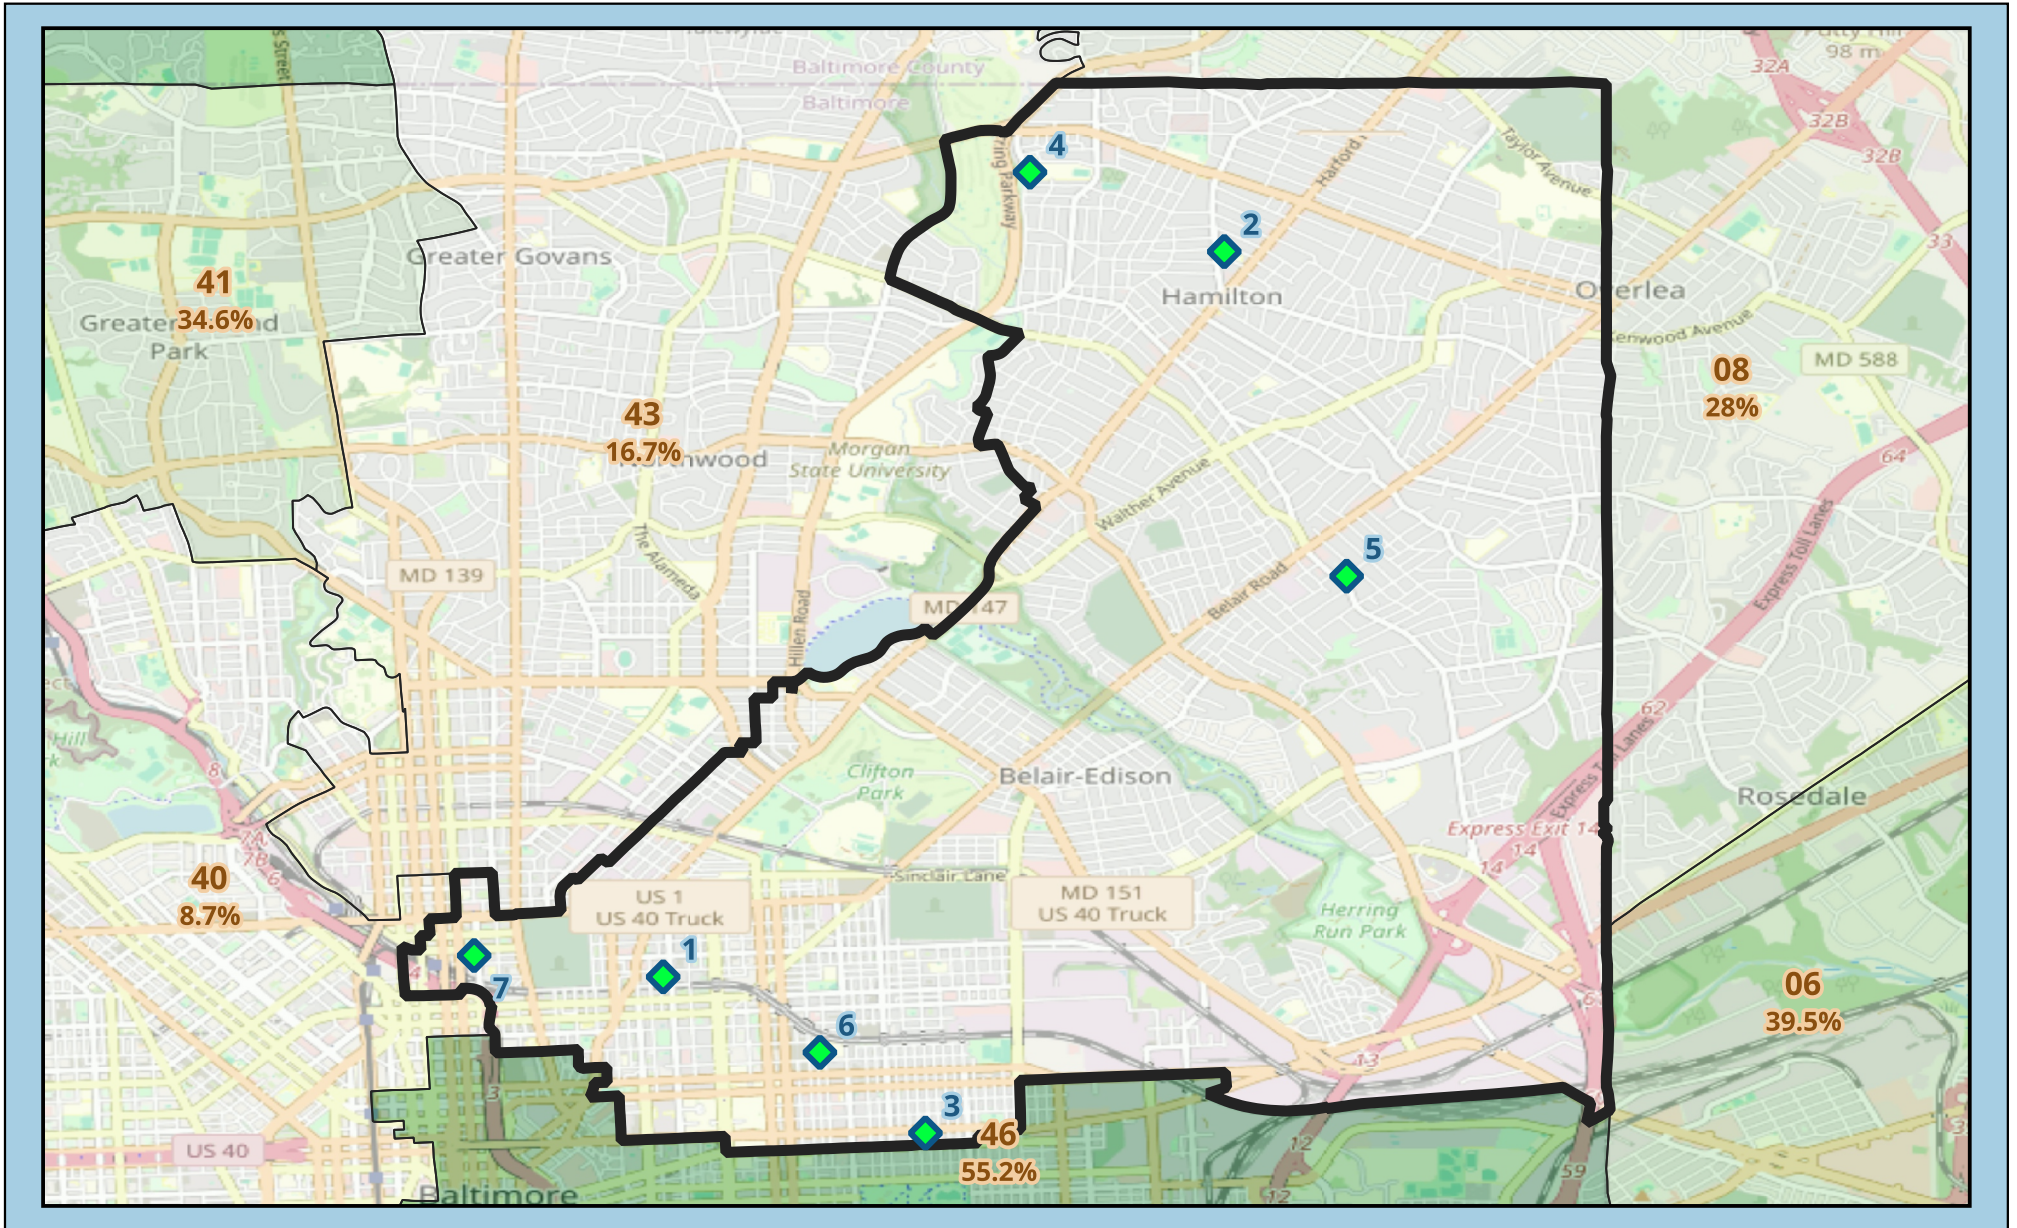

Maryland Senate District 45

 : Green School (GS) Location
(7 Total)

17.9% of Schools are Green Schools

Maryland Senate District 45 Green Schools

School #	School Name	City	Zip	GS Since:
1	Dr. Bernard Harris Sr. Elementary	Baltimore	21213	2020
2	Hamilton Elementary/Middle	Baltimore	21214	2016
3	William Paca Elementary	Baltimore	21224	2024
4	Reginald F. Lewis High	Baltimore	21214	2017
5	Baltimore International Academy	Baltimore	21206	2022
6	Elmer A. Henderson: A Johns Hopkins Partnership	Baltimore	21205	2015
7	Baltimore Montessori Public Charter Elementary & Middle School	Baltimore	21202	2012