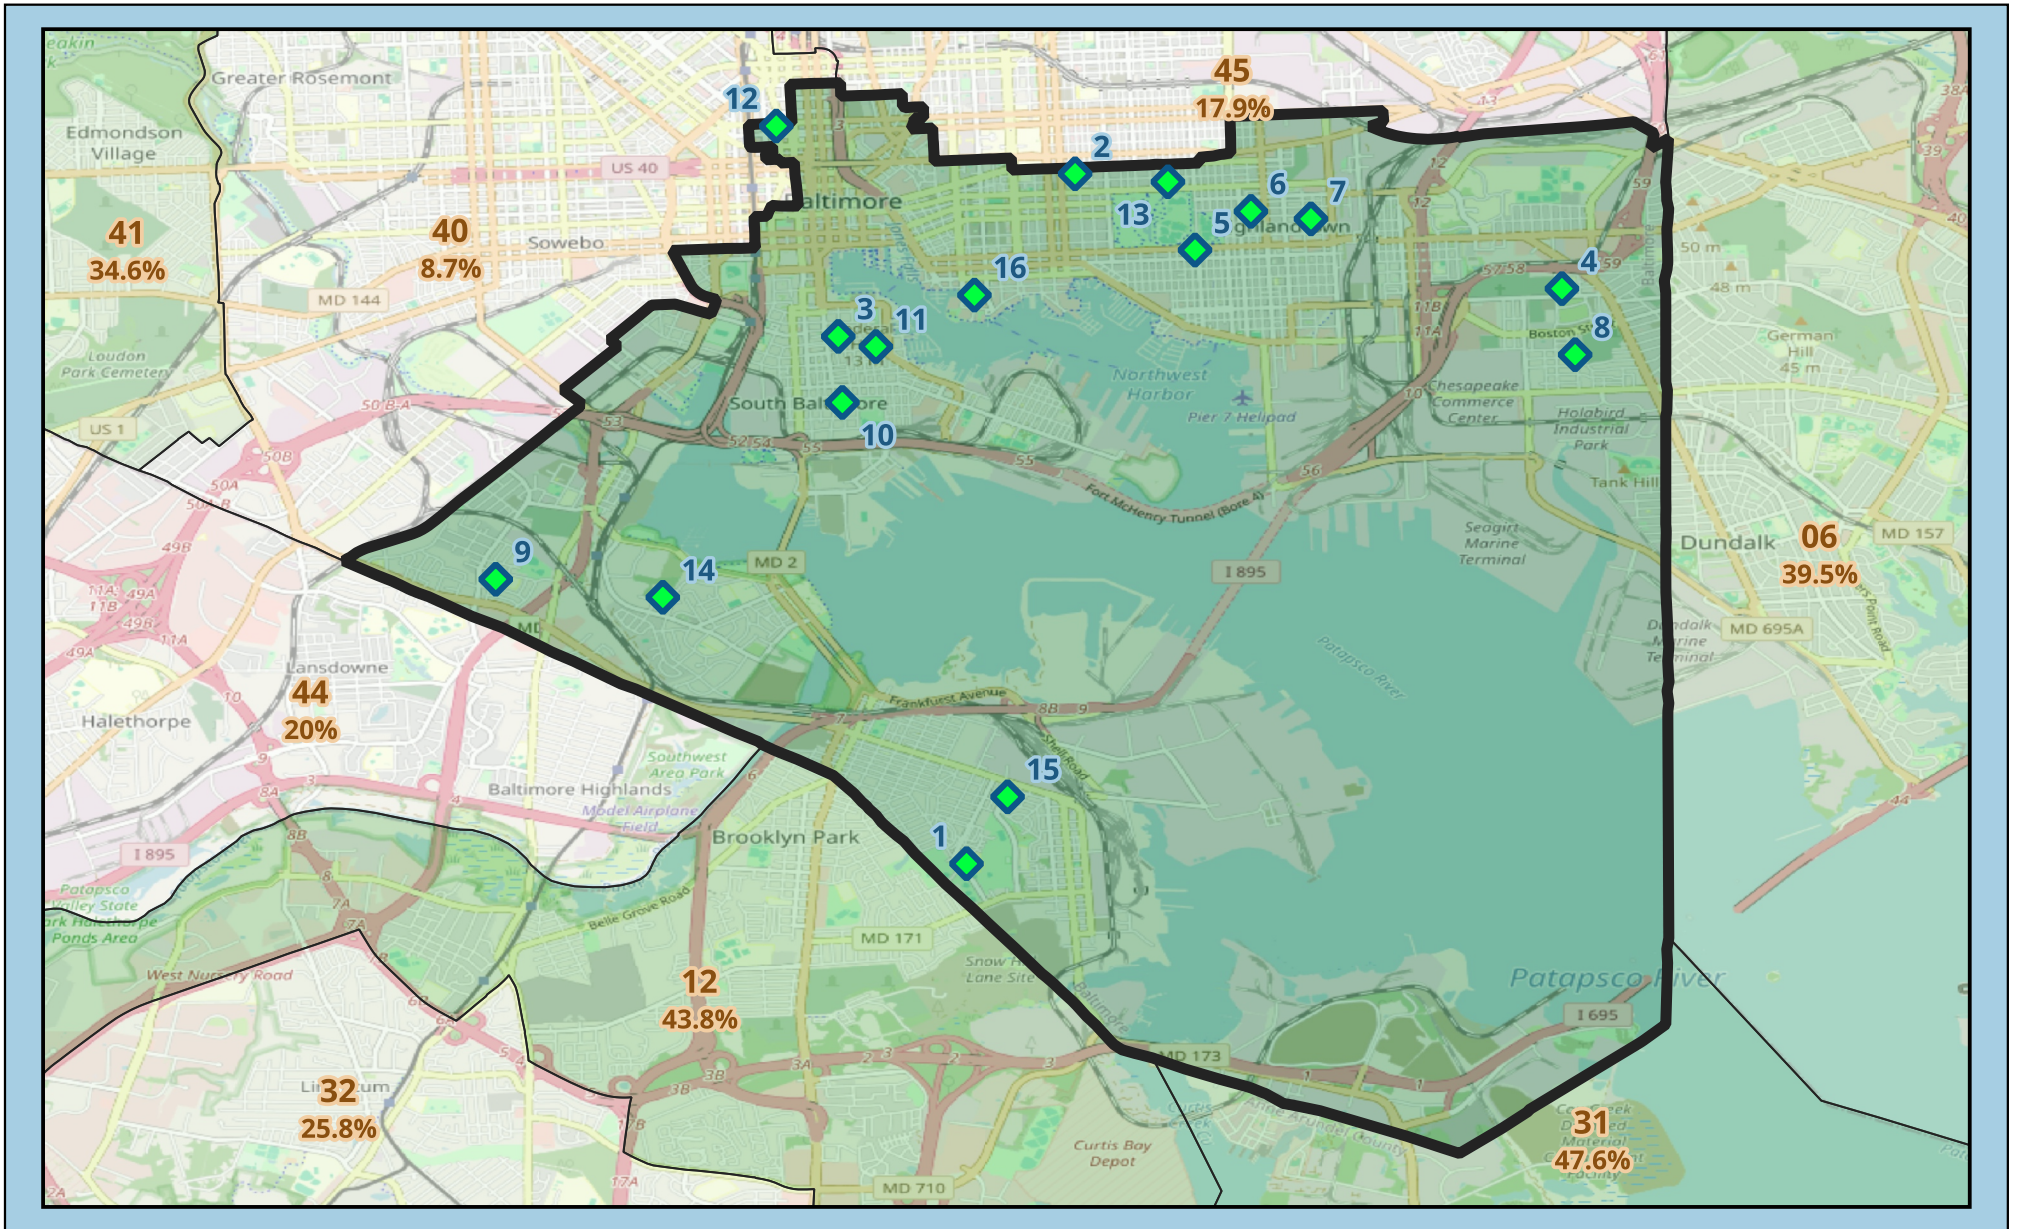

Maryland Senate District 46

 : Green School (GS) Location
(16 Total)

55.2% of Schools are Green Schools

Maryland Senate District 46 Green Schools

School #	School Name	City	Zip	GS Since:
1	Bay-Brook Elementary/Middle	Baltimore	21225	NULL
2	Commodore John Rodgers Elementary/Middle	Baltimore	21231	2014
3	Federal Hill Preparatory Academy	Baltimore	21230	2013
4	Graceland Park/O'Donnell Heights Elementary/Middle	Baltimore	21224	2018
5	Hampstead Hill Academy	Baltimore	21224	2020
6	Highlandtown Elementary/Middle #215	Baltimore	21224	2012
7	Highlandtown Elementary/Middle #237	Baltimore	21224	2025
8	Holabird Academy	Baltimore	21224	2023
9	Lakeland Elementary/Middle	Baltimore	21230	2015
10	Thomas Johnson Elementary/Middle	Baltimore	21230	2010
11	Digital Harbor High School	Baltimore	21230	2016
12	Baltimore School for the Arts	Baltimore	21201	2022
13	Patterson Park Public Charter School	Baltimore	21224	2013
14	Arundel Elementary School #164	Baltimore	21225	2021
15	Benjamin Franklin High School	Baltimore	21225	2013
16	The Crossroads School (Living Classrooms)	Baltimore	21231	2024