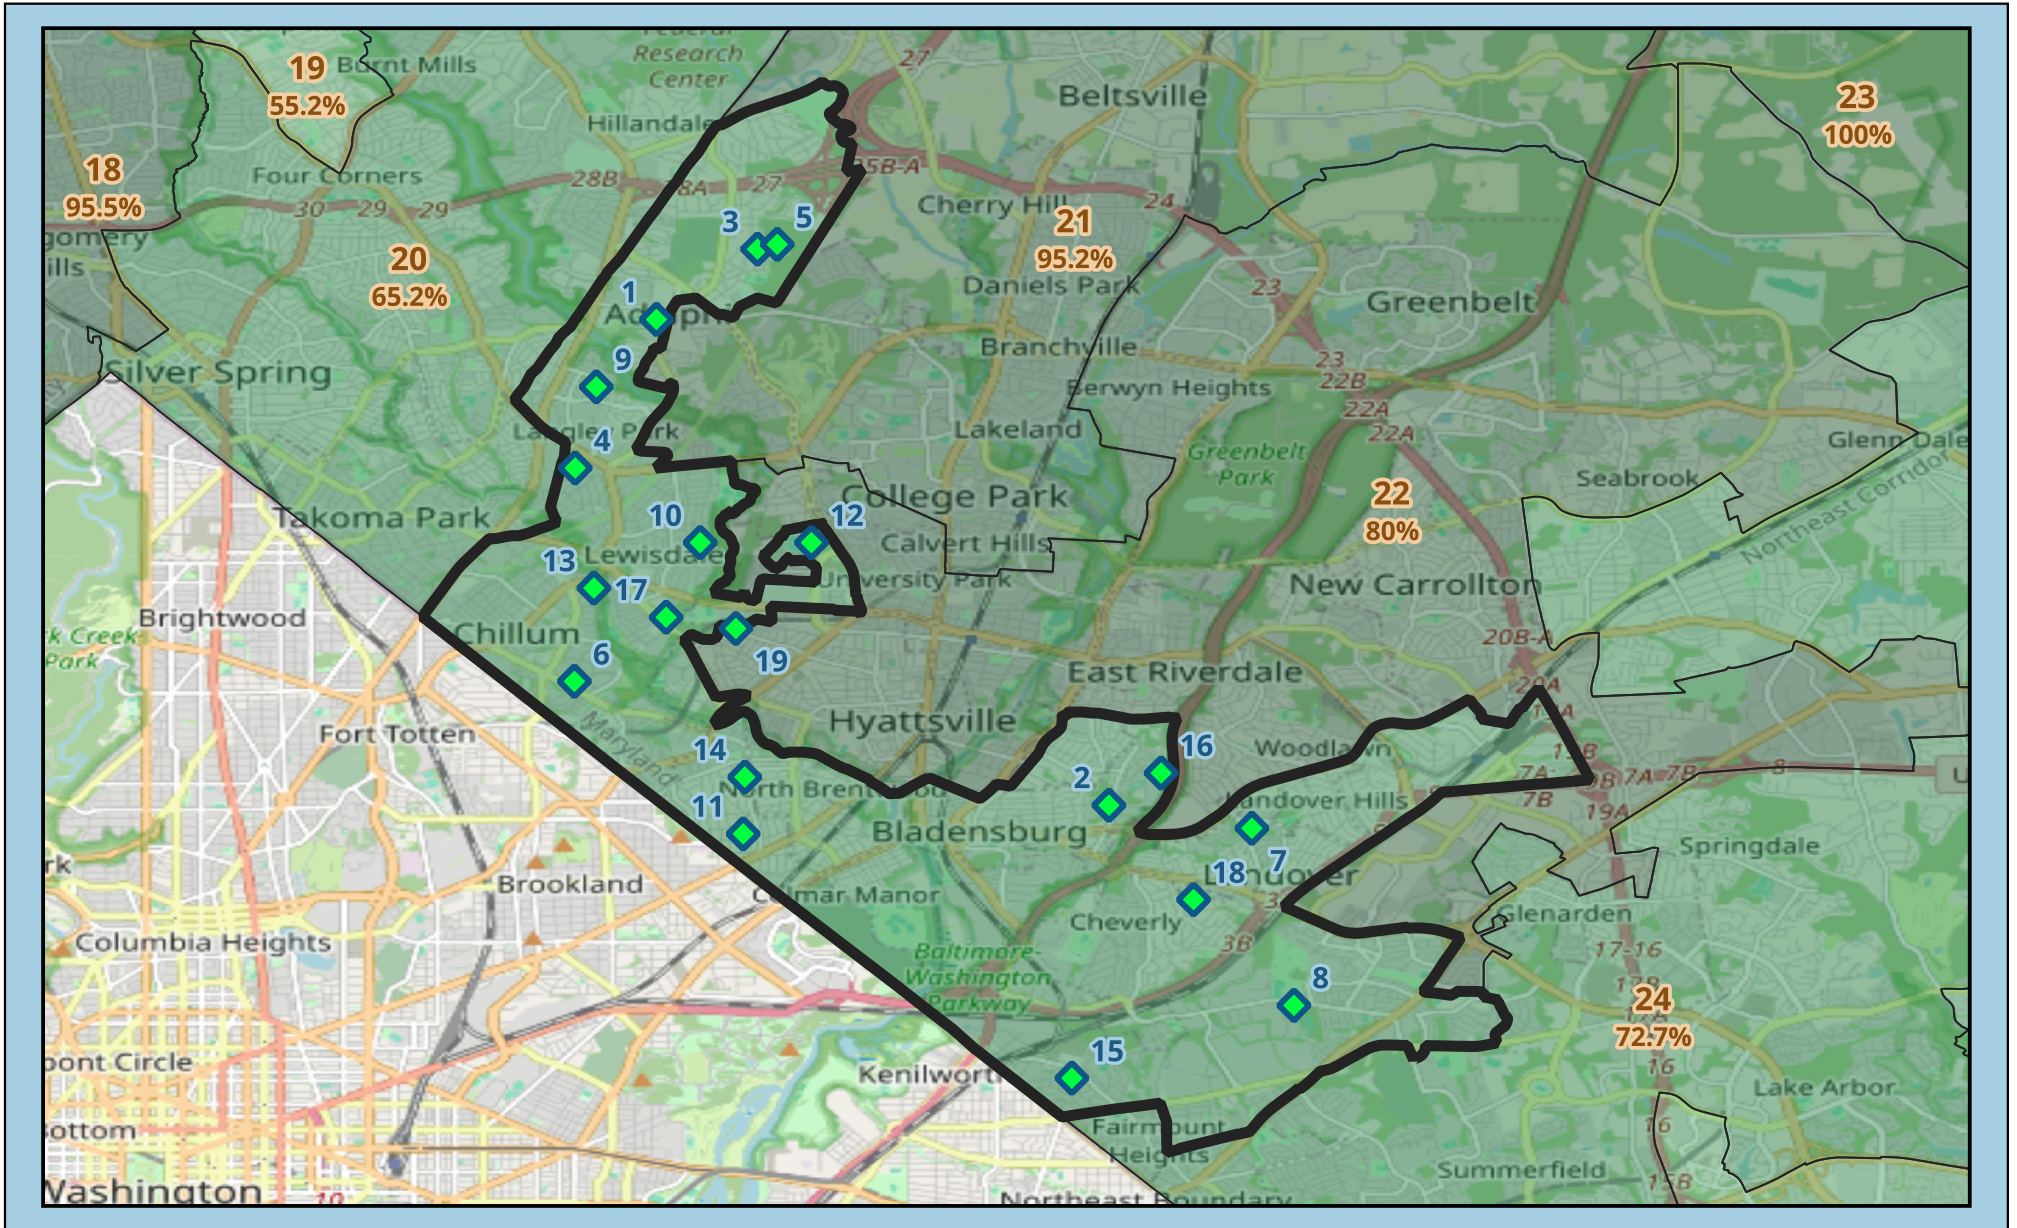

Maryland Senate District 47

 : Green School (GS) Location
(18 Total)

72% of Schools are Green Schools

Maryland Senate District 47 Green Schools

School #	School Name	City	Zip	GS Since:
1	Cool Spring Elementary	Adelphi	20783	2025
2	Bladensburg High	Bladensburg	20710	2016
3	Buck Lodge Middle	Adelphi	20783	2015
4	Carole Highlands Elementary	Takoma Park	20912	2018
5	Cherokee Lane Elementary	Adelphi	20783	2016
6	Chillum Elementary	Hyattsville	20782	2018
7	Cooper Lane Elementary	Landover Hills	20784	2023
8	Fairmont Heights High	Landover	20785	2017
9	Langley Park-McCormick Elementary	Hyattsville	20783	2015
10	Lewisdale Elementary	Hyattsville	20783	2013
11	Mt Rainier Elementary	Mt Rainier	20712	2020
12	Northwestern High	Hyattsville	20782	2018
13	Cesar Chavez Elementary	Hyattsville	20782	2015
14	Thomas S. Stone Elementary	Mt Rainier	20712	2019
15	Robert R. Gray Elementary	Capital Heights	20743	2017
16	Port Towns Elementary	Bladensburg	20710	2016
17	Rosa L. Parks Elementary	Hyattsville	20782	2020
18	Gladys Noon Spellman Elementary	Cheverly	20785	2016