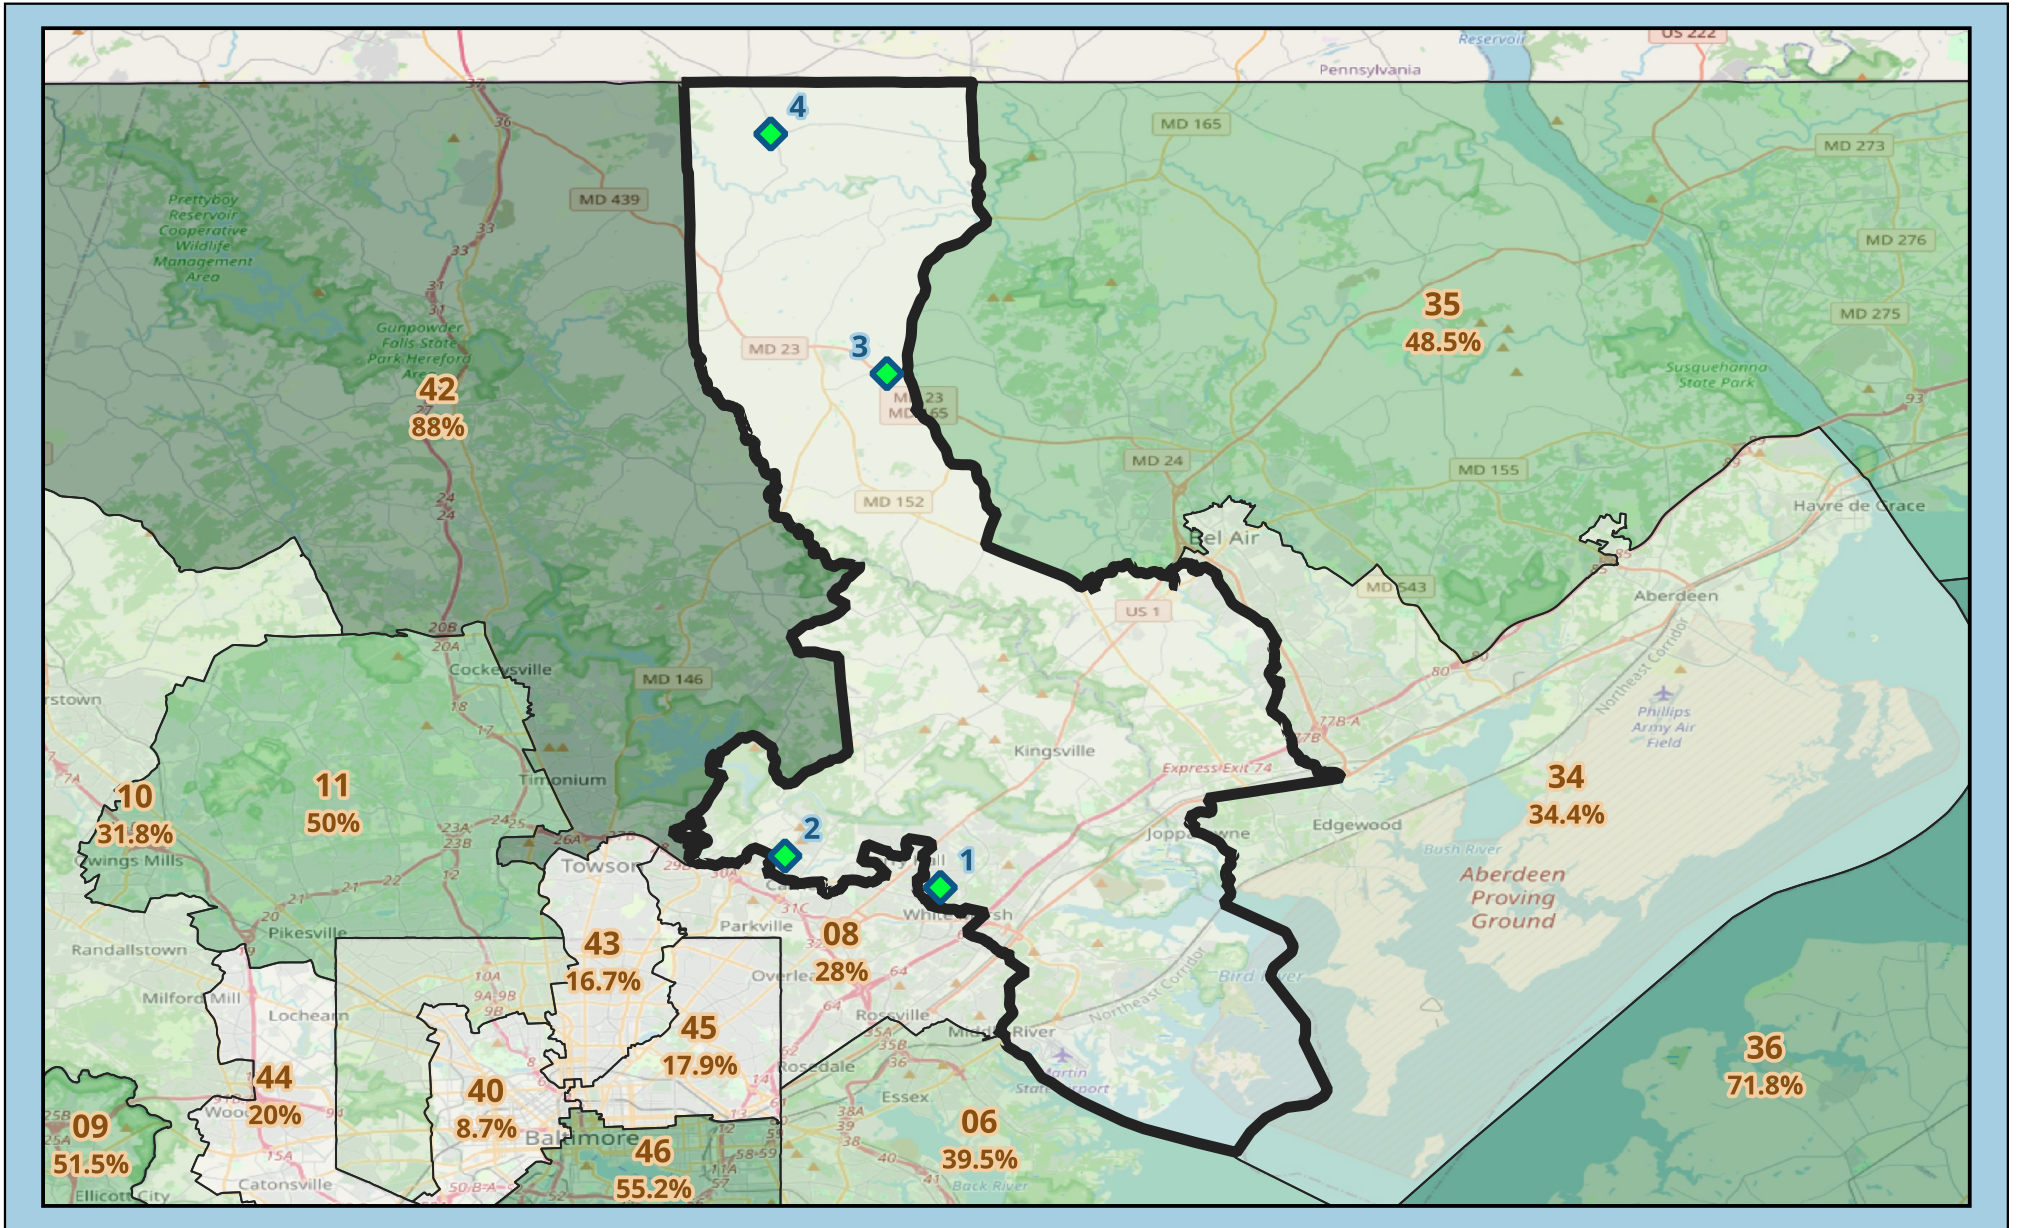

# Maryland Senate District 07

 : Green School (GS) Location  
(4 Total)

**22.2% of Schools are Green Schools**

# Maryland Senate District 07 Green Schools

School #	School Name	City	Zip	GS Since:
1	Perry Hall High	Baltimore	21236	2011
2	Pine Grove Middle	Baltimore	21234	2006
3	Jarrettsville Elementary	Jarrettsville	21084	2012
4	Norrisville Elementary	White Hall	21161	2009