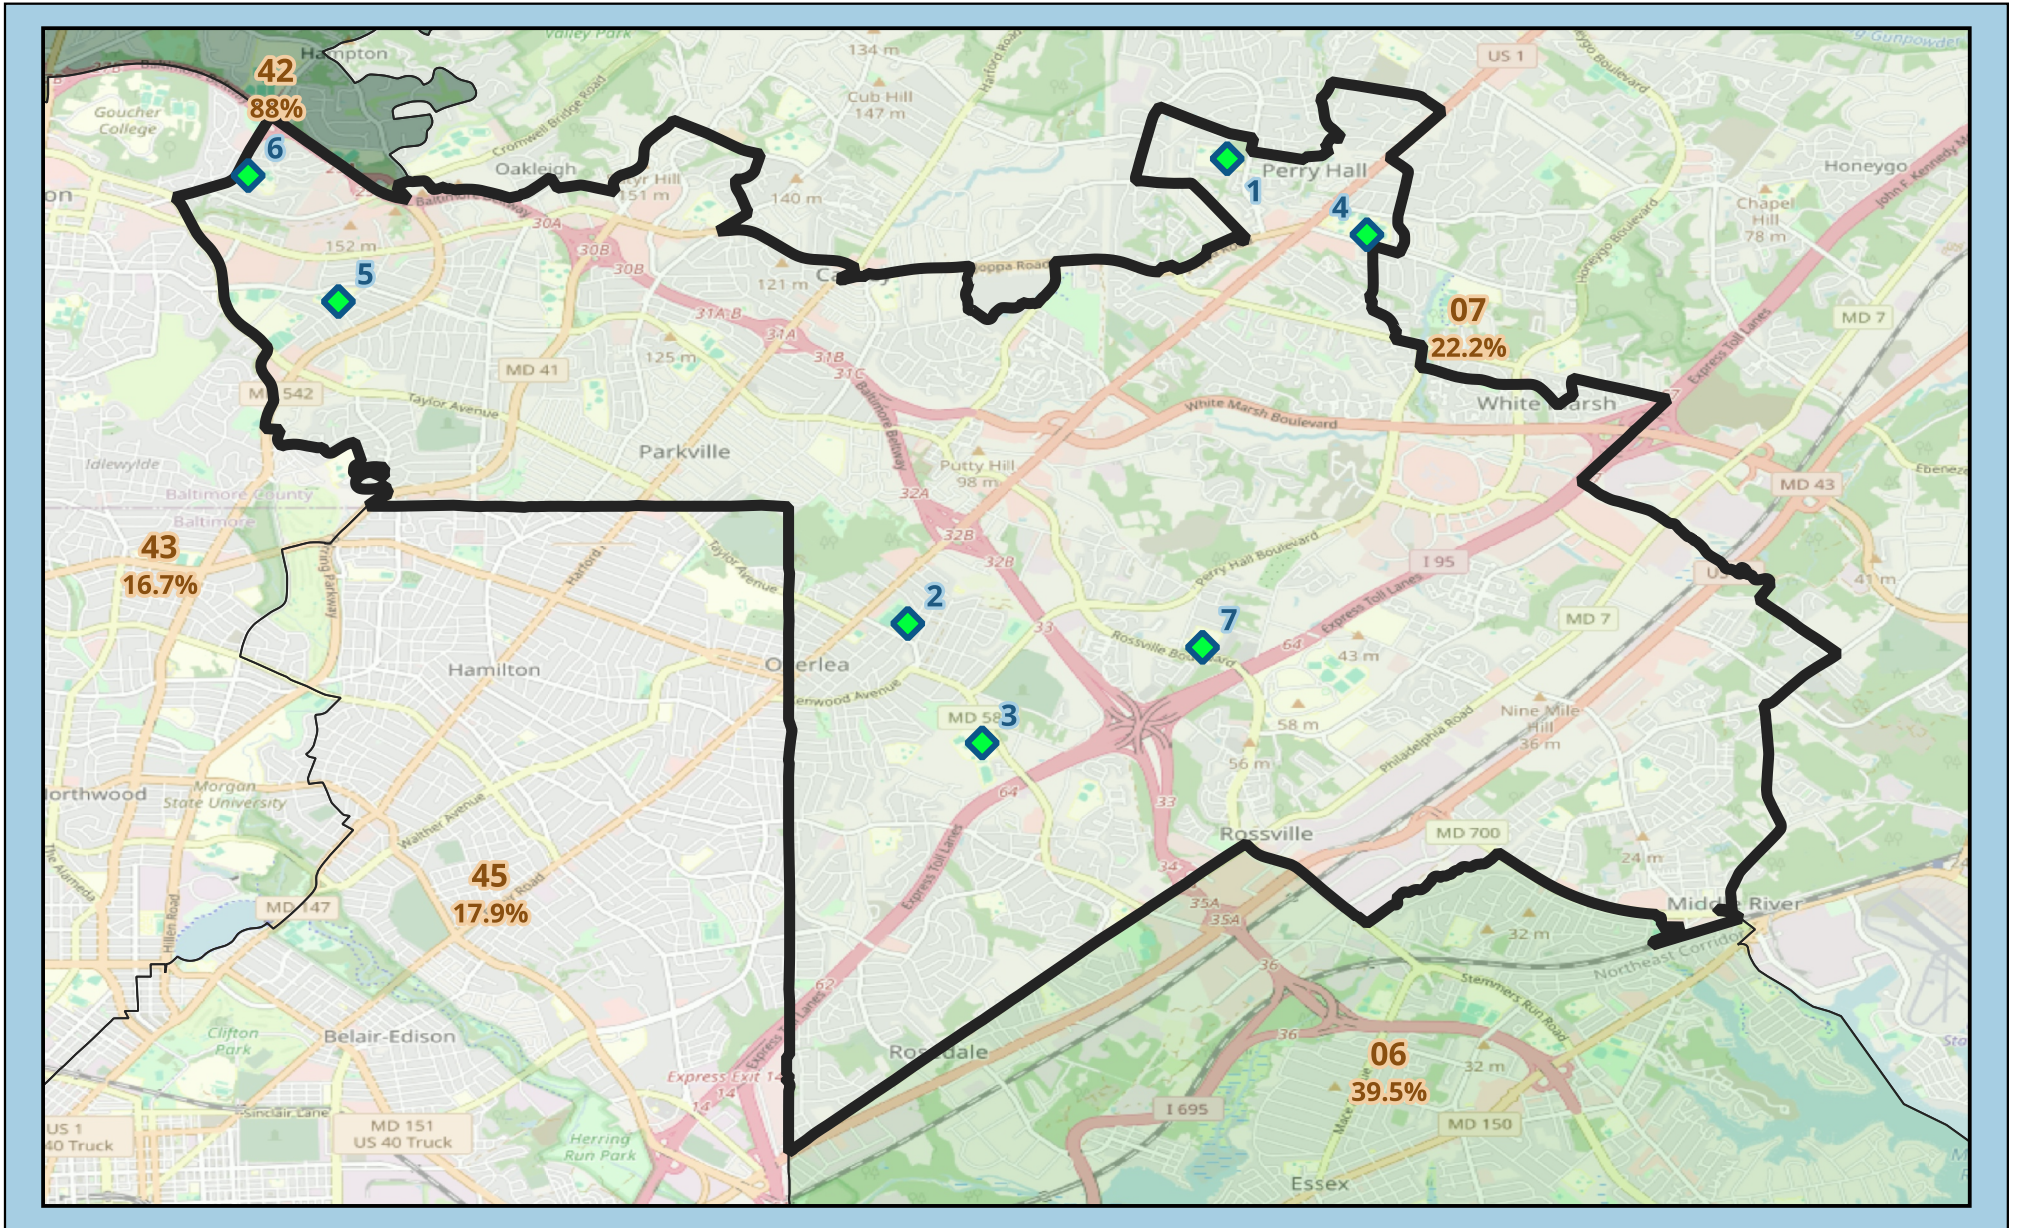

# Maryland Senate District 08

 : Green School (GS) Location  
(7 Total)

**28%** of Schools are Green Schools

# Maryland Senate District 08 Green Schools

School #	School Name	City	Zip	GS Since:
1	Seven Oaks Elementary	Baltimore	21234	2015
2	Fullerton Elementary	Baltimore	21236	2019
3	Overlea High	Baltimore	21206	2020
4	Perry Hall Middle	Baltimore	21236	2018
5	Pleasant Plains Elementary	Towson	21286	2014
6	Cromwell Valley Elementary Regional Magnet	Baltimore	21286	2009
7	Rossville Elementary	Baltimore	21237	2025