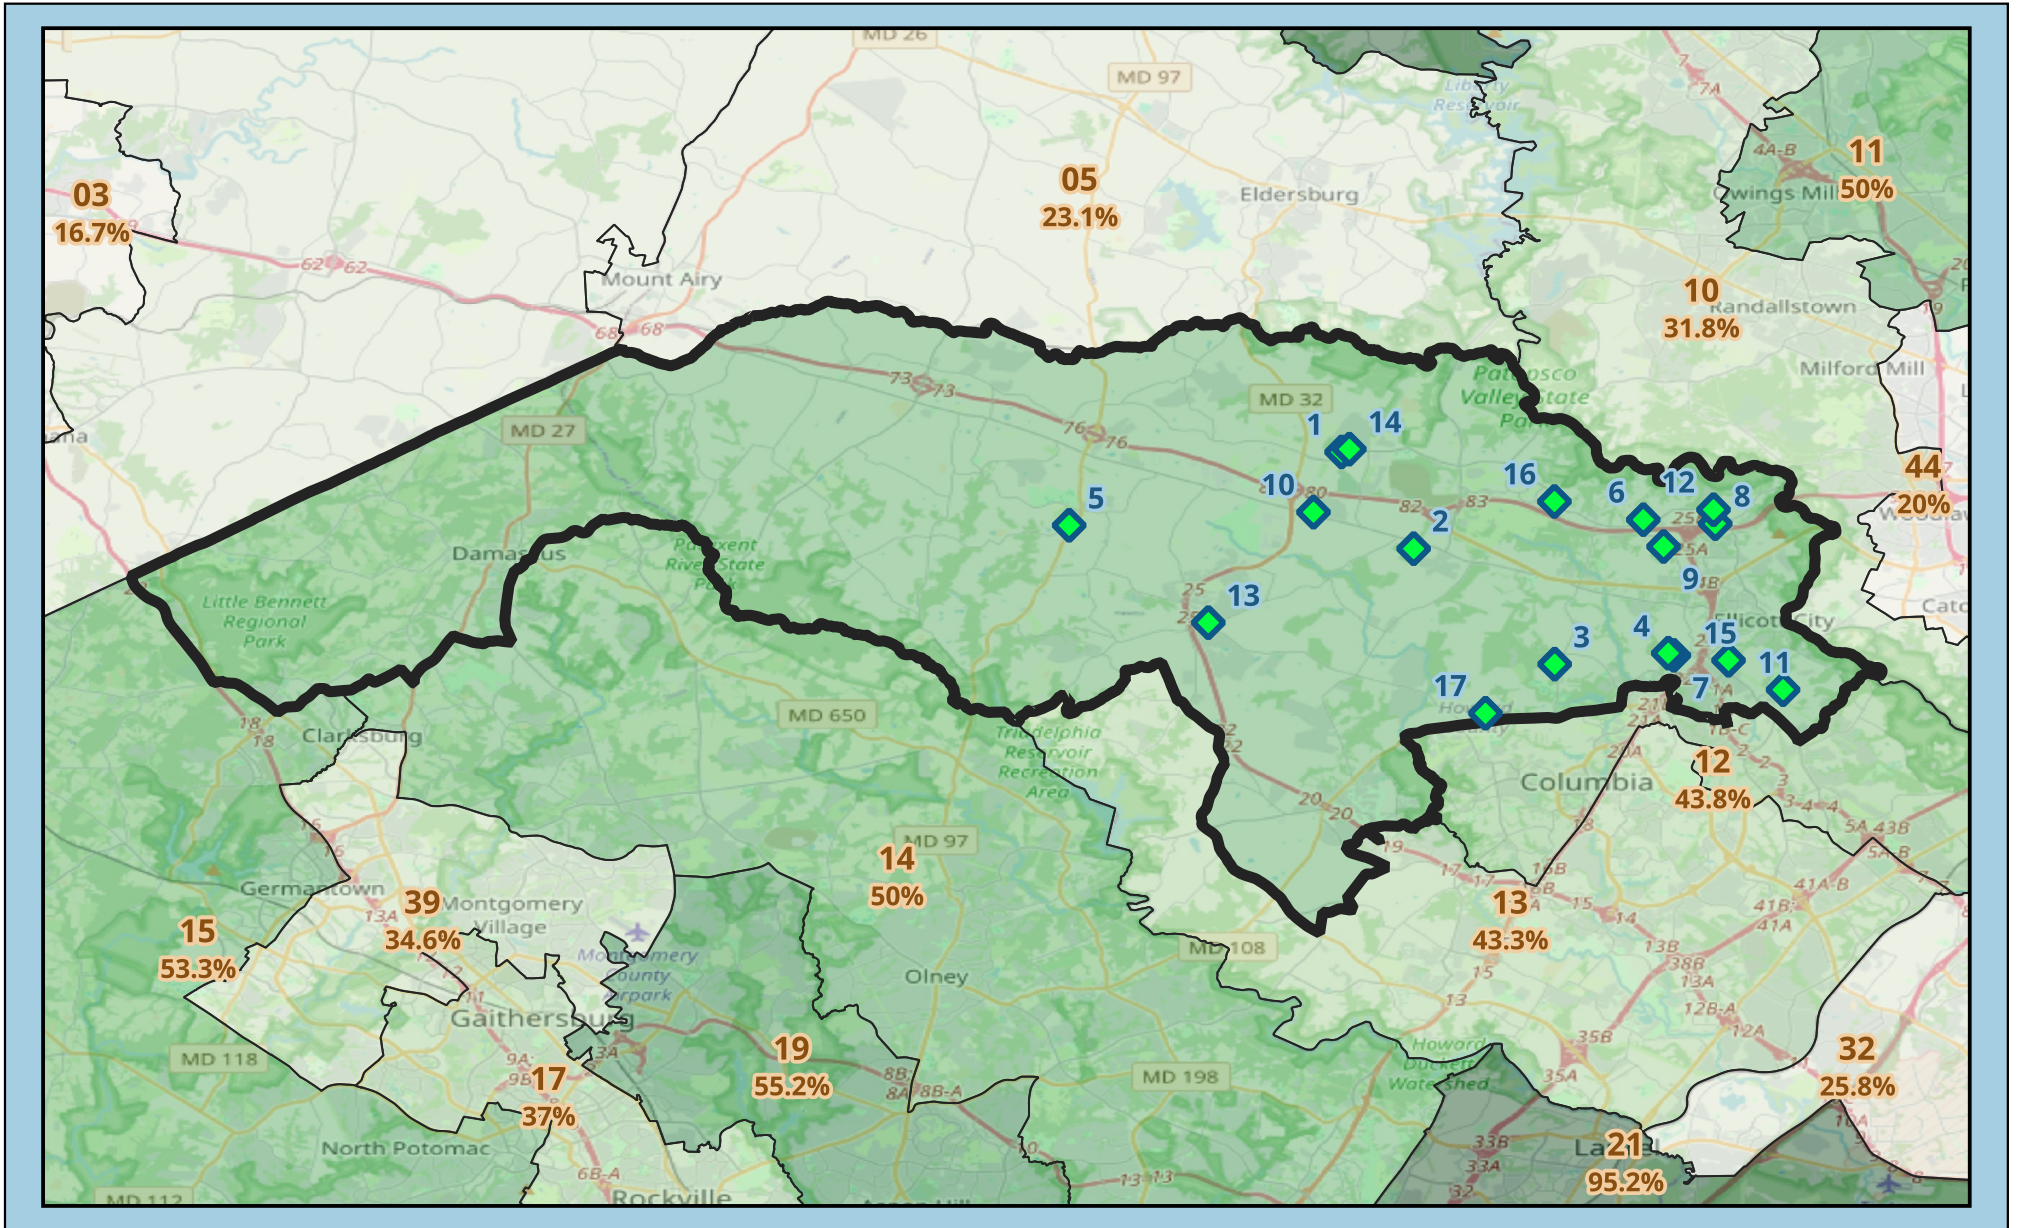

Maryland Senate District 09

 : Green School (GS) Location
(17 Total)

51.5% of Schools are Green Schools

Maryland Senate District 09 Green Schools

School #	School Name	City	Zip	GS Since:
1	Mount View Middle	Marriottsville	21104	2011
2	Manor Woods Elementary	Ellicott City	21042	2010
3	Centennial High	Ellicott City	21042	2015
4	Dunloggin Middle	Ellicott City	21042	2007
5	Glenwood Middle	Glenwood	21738	2001
6	Mount Hebron High	Ellicott City	21042	2021
7	Northfield Elementary	Ellicott City	21042	2010
8	Patapsco Middle	Ellicott City	21043	2023
9	St. Johns Lane Elementary	Ellicott City	21042	2011
10	West Friendship Elementary	West Friendship	21794	2007
11	Worthington Elementary	Ellicott City	21043	2023
12	Hollifield Station Elementary	Ellicott City	21043	2009
13	Triadelphia Ridge Elementary	Ellicott City	21042	2001
14	Marriotts Ridge High	Marriottsville	21104	2013
15	Veterans Elementary	Ellicott City	21043	2010
16	Waverly Elementary	Ellicott City	21042	2011
17	Homewood Center	Ellicott City	21042	2017