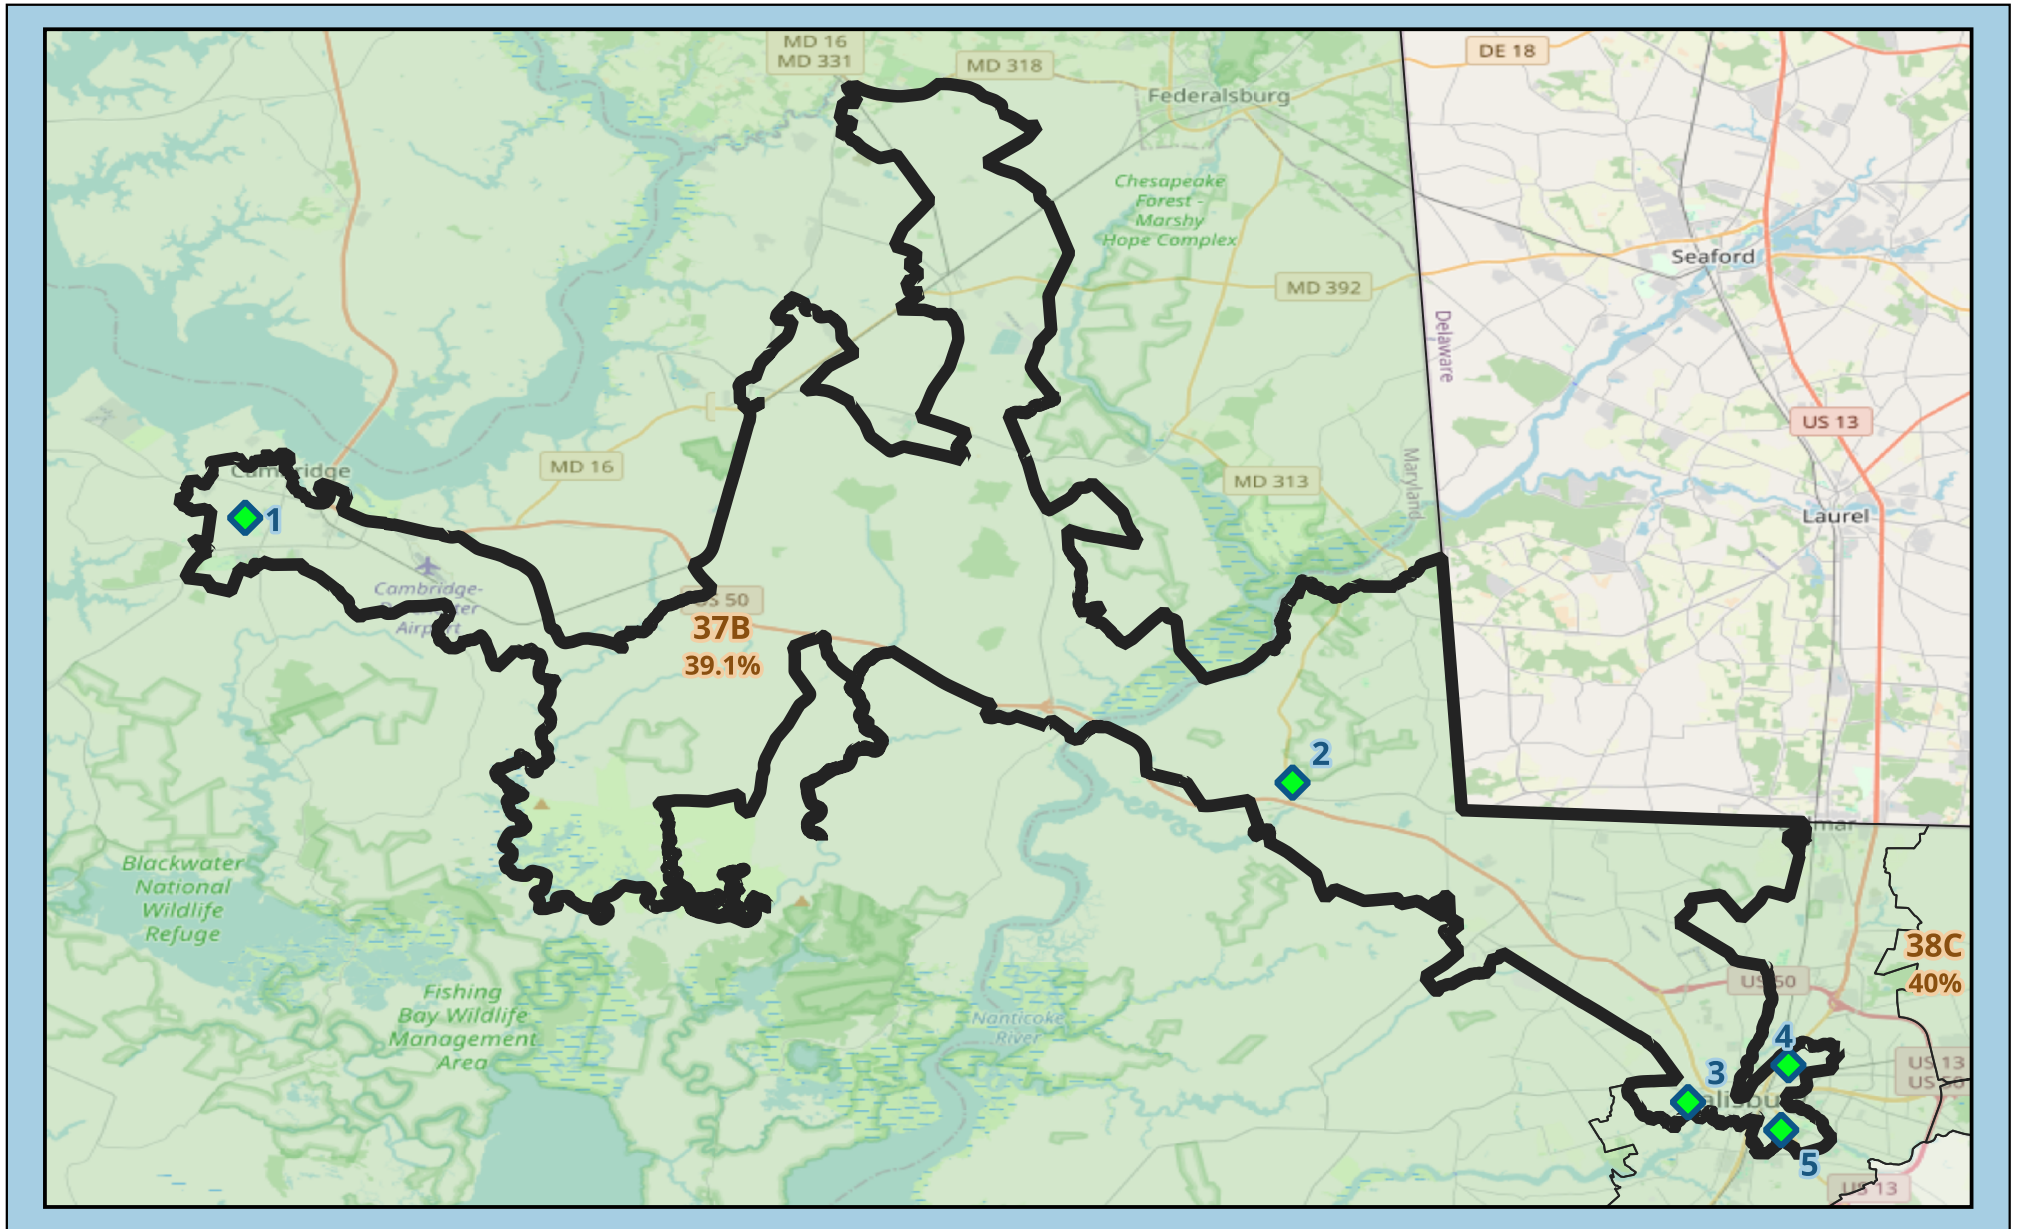

Maryland House District 37A

 : Green School (GS) Location
(5 Total)

35.7% of Schools are Green Schools

Maryland House District 37A Green Schools

School #	School Name	City	Zip	GS Since:
1	Choptank Elementary School	Cambridge	21613	2025
2	Northwestern Elementary	Mardela Springs	21837	2020
3	Pemberton Elementary	Salisbury	21801	2020
4	Choices Academy	Salisbury	21804	2020
5	Prince Street Elementary School	Ocean Pines	21811	2020