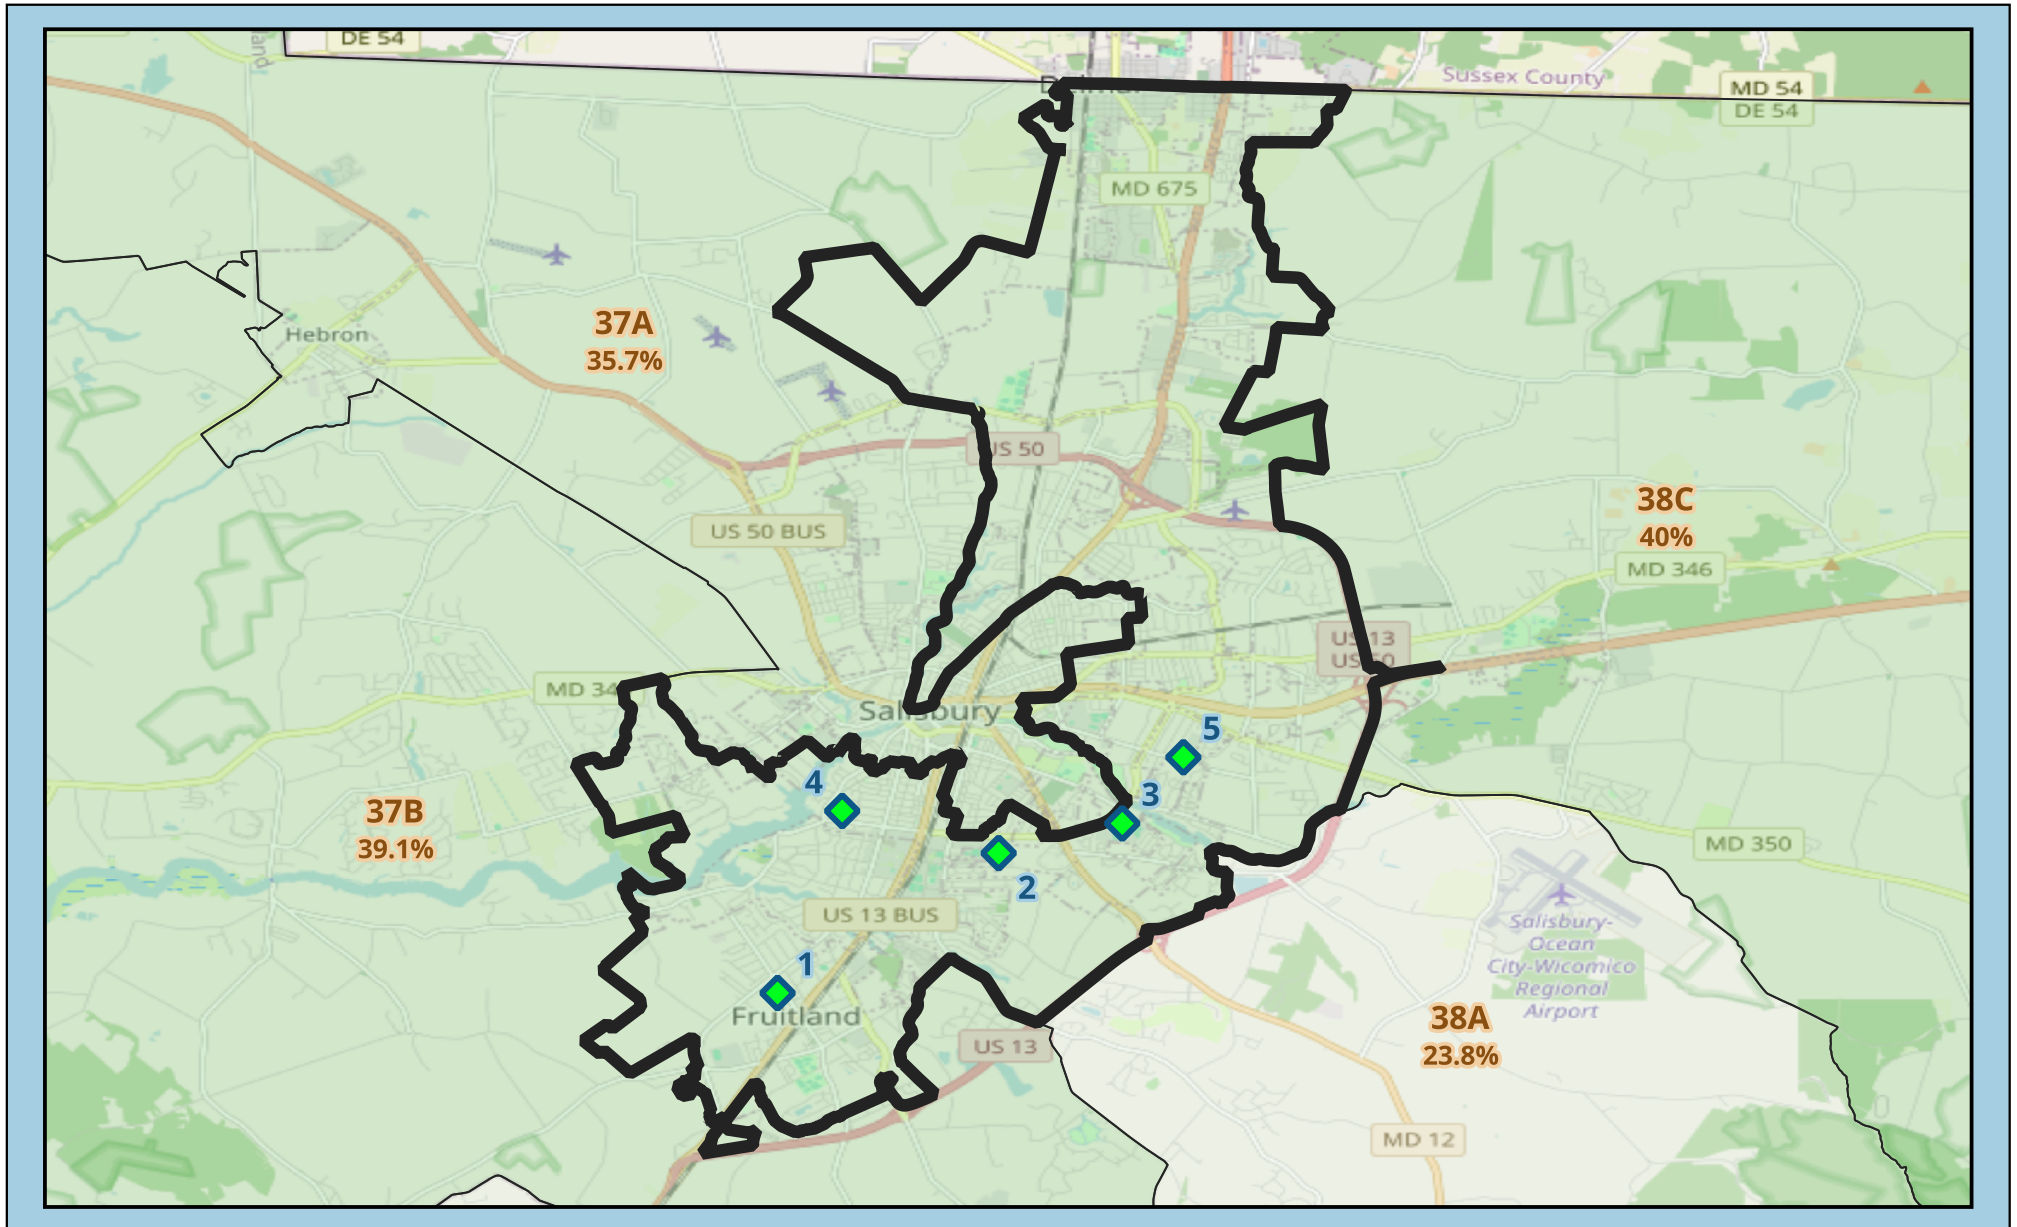

Maryland House District 38B

 : Green School (GS) Location
(5 Total)

41.7% of Schools are Green Schools

Maryland House District 38B Green Schools

School #	School Name	City	Zip	GS Since:
1	Fruitland Intermediate	Fruitland	21826	2018
2	James M. Bennett High	Salisbury	21804	2017
3	Parkside High	Salisbury	21804	2017
4	Pinehurst Elementary	Salisbury	21801	2020
5	Glen Avenue Elementary School	Salisbury	21804	2020