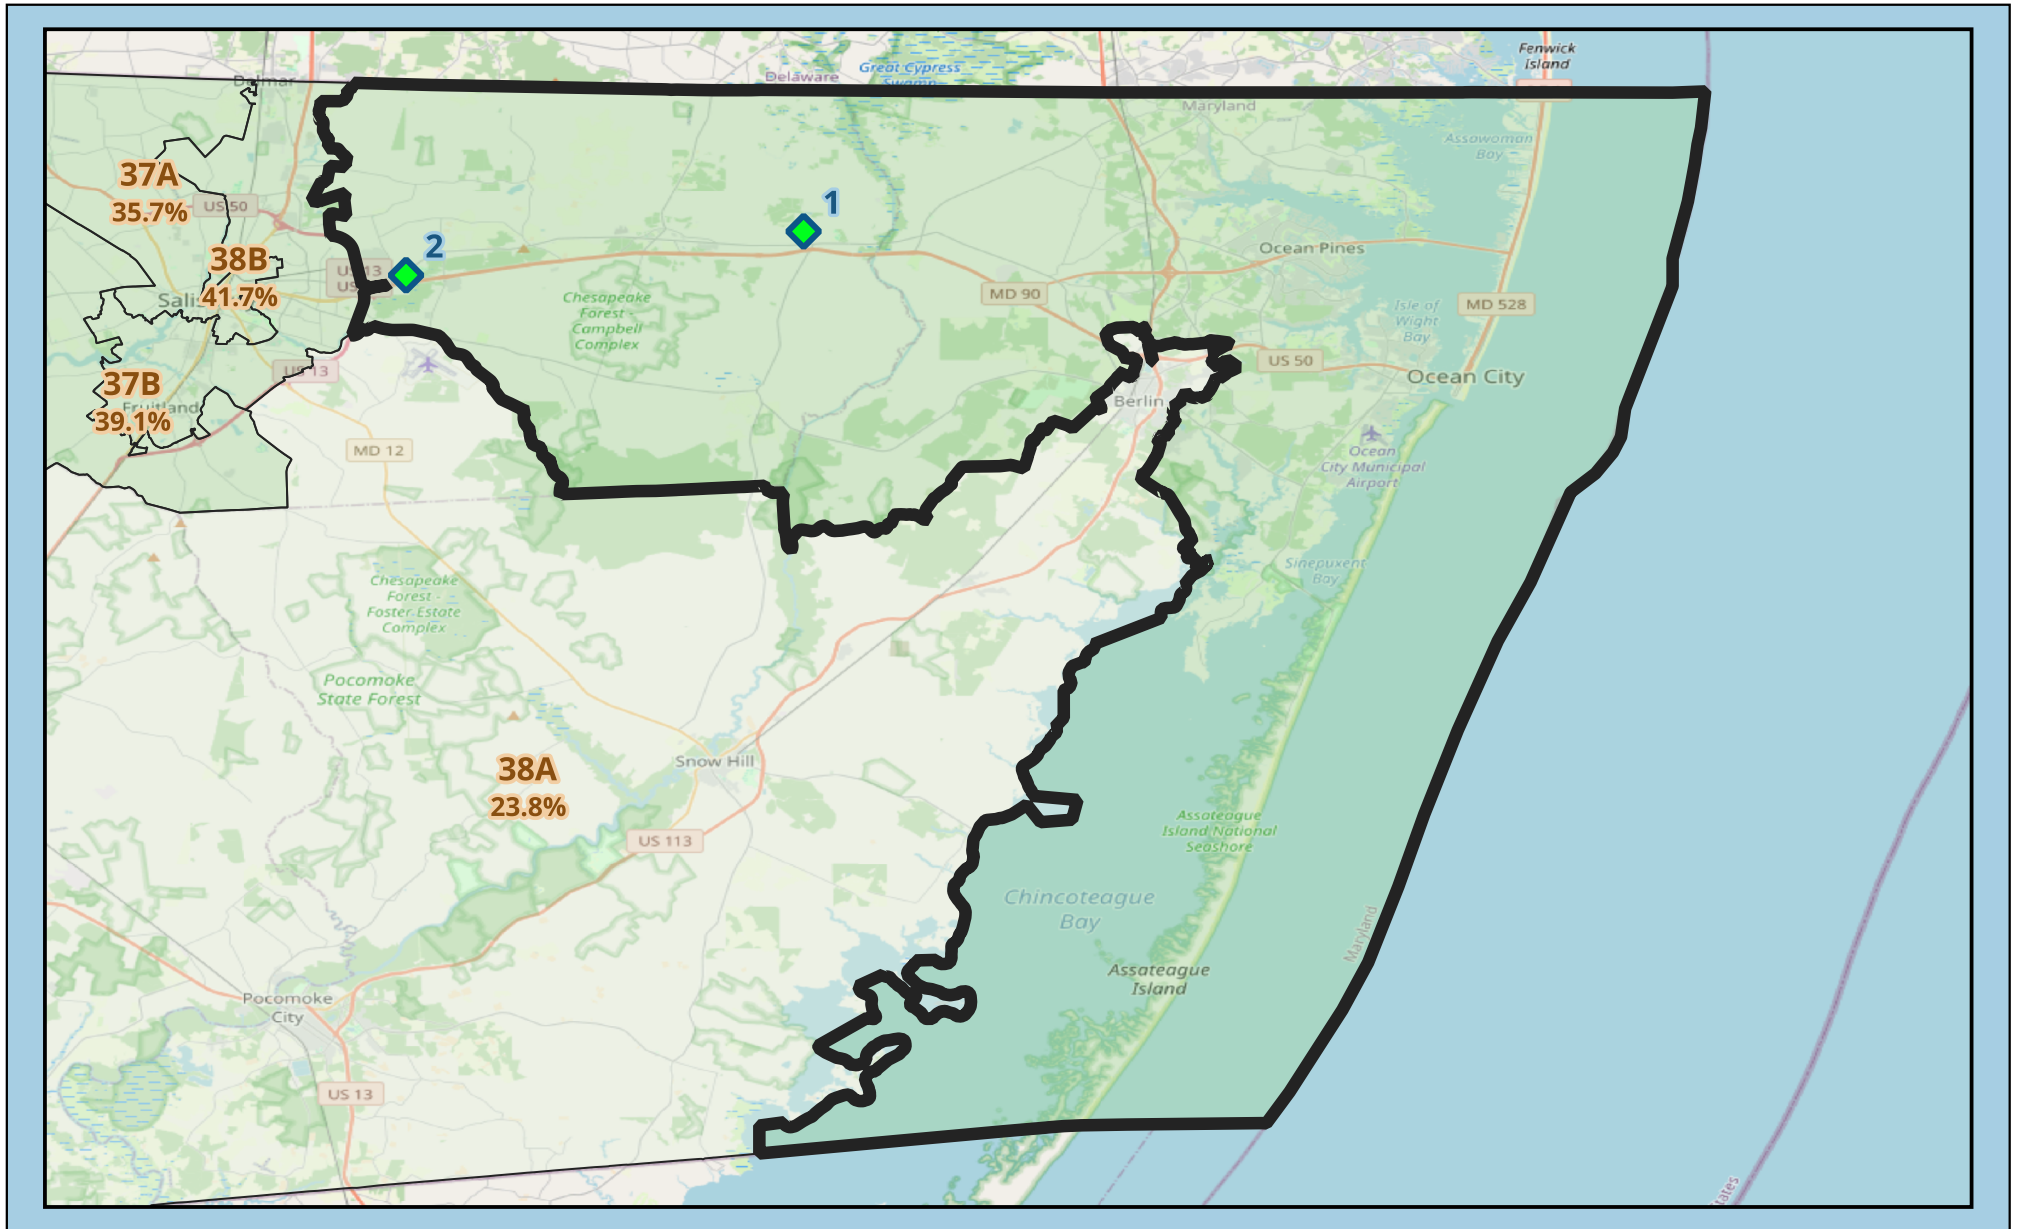

Maryland House District 38C

 : Green School (GS) Location
(2 Total)

40% of Schools are Green Schools

Maryland House District 38C Green Schools

School #	School Name	City	Zip	GS Since:
1	Willards Elementary	Willards	21874	2017
2	Beaver Run Elementary	Salisbury	21804	2019