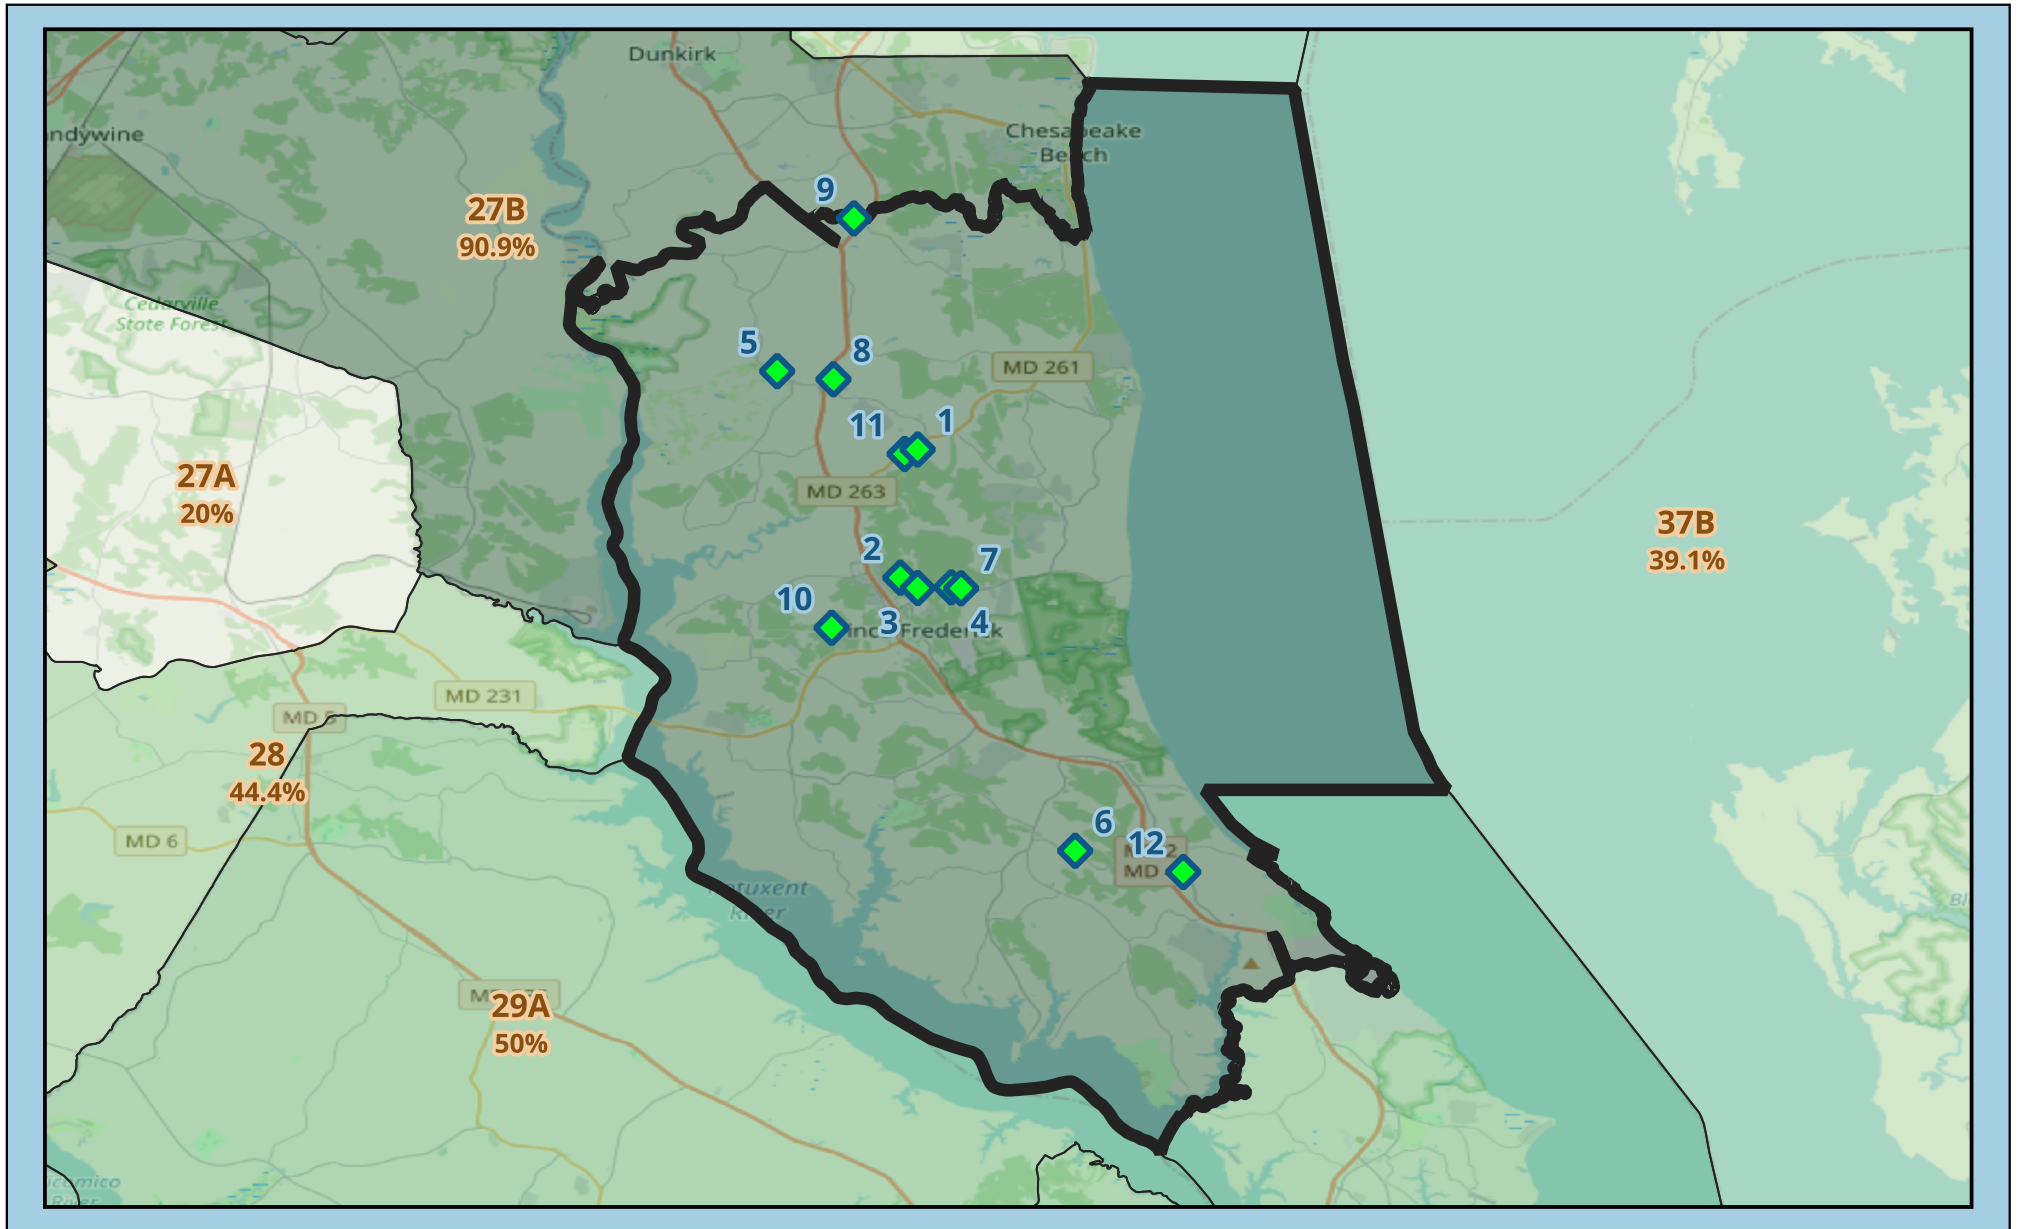

Maryland House District 27C

 : Green School (GS) Location
(12 Total)

85.7% of Schools are Green Schools

Maryland House District 27C Green Schools

School #	School Name	City	Zip	GS Since:
1	Plum Point Middle	Huntingtown	20639	2003
2	Calvert Middle	Prince Frederick	20678	2000
3	Calvert High	Prince Frederick	20678	2004
4	Calvert Country School	Prince Frederick	20678	2004
5	Huntingtown Elementary	Huntingtown	20639	1999
6	Mutual Elementary	Port Republic	20676	2010
7	Calvert Elementary	Prince Frederick	20678	2006
8	Huntingtown High School	Huntingtown	20639	2009
9	Sunderland Elementary	Sunderland	20689	2009
10	Barstow Elementary	Prince Frederick	20678	2010
11	Plum Point Elementary	Huntingtown	20639	2008
12	Saint Leonard Elementary School	Saint Leonard	20685	2009