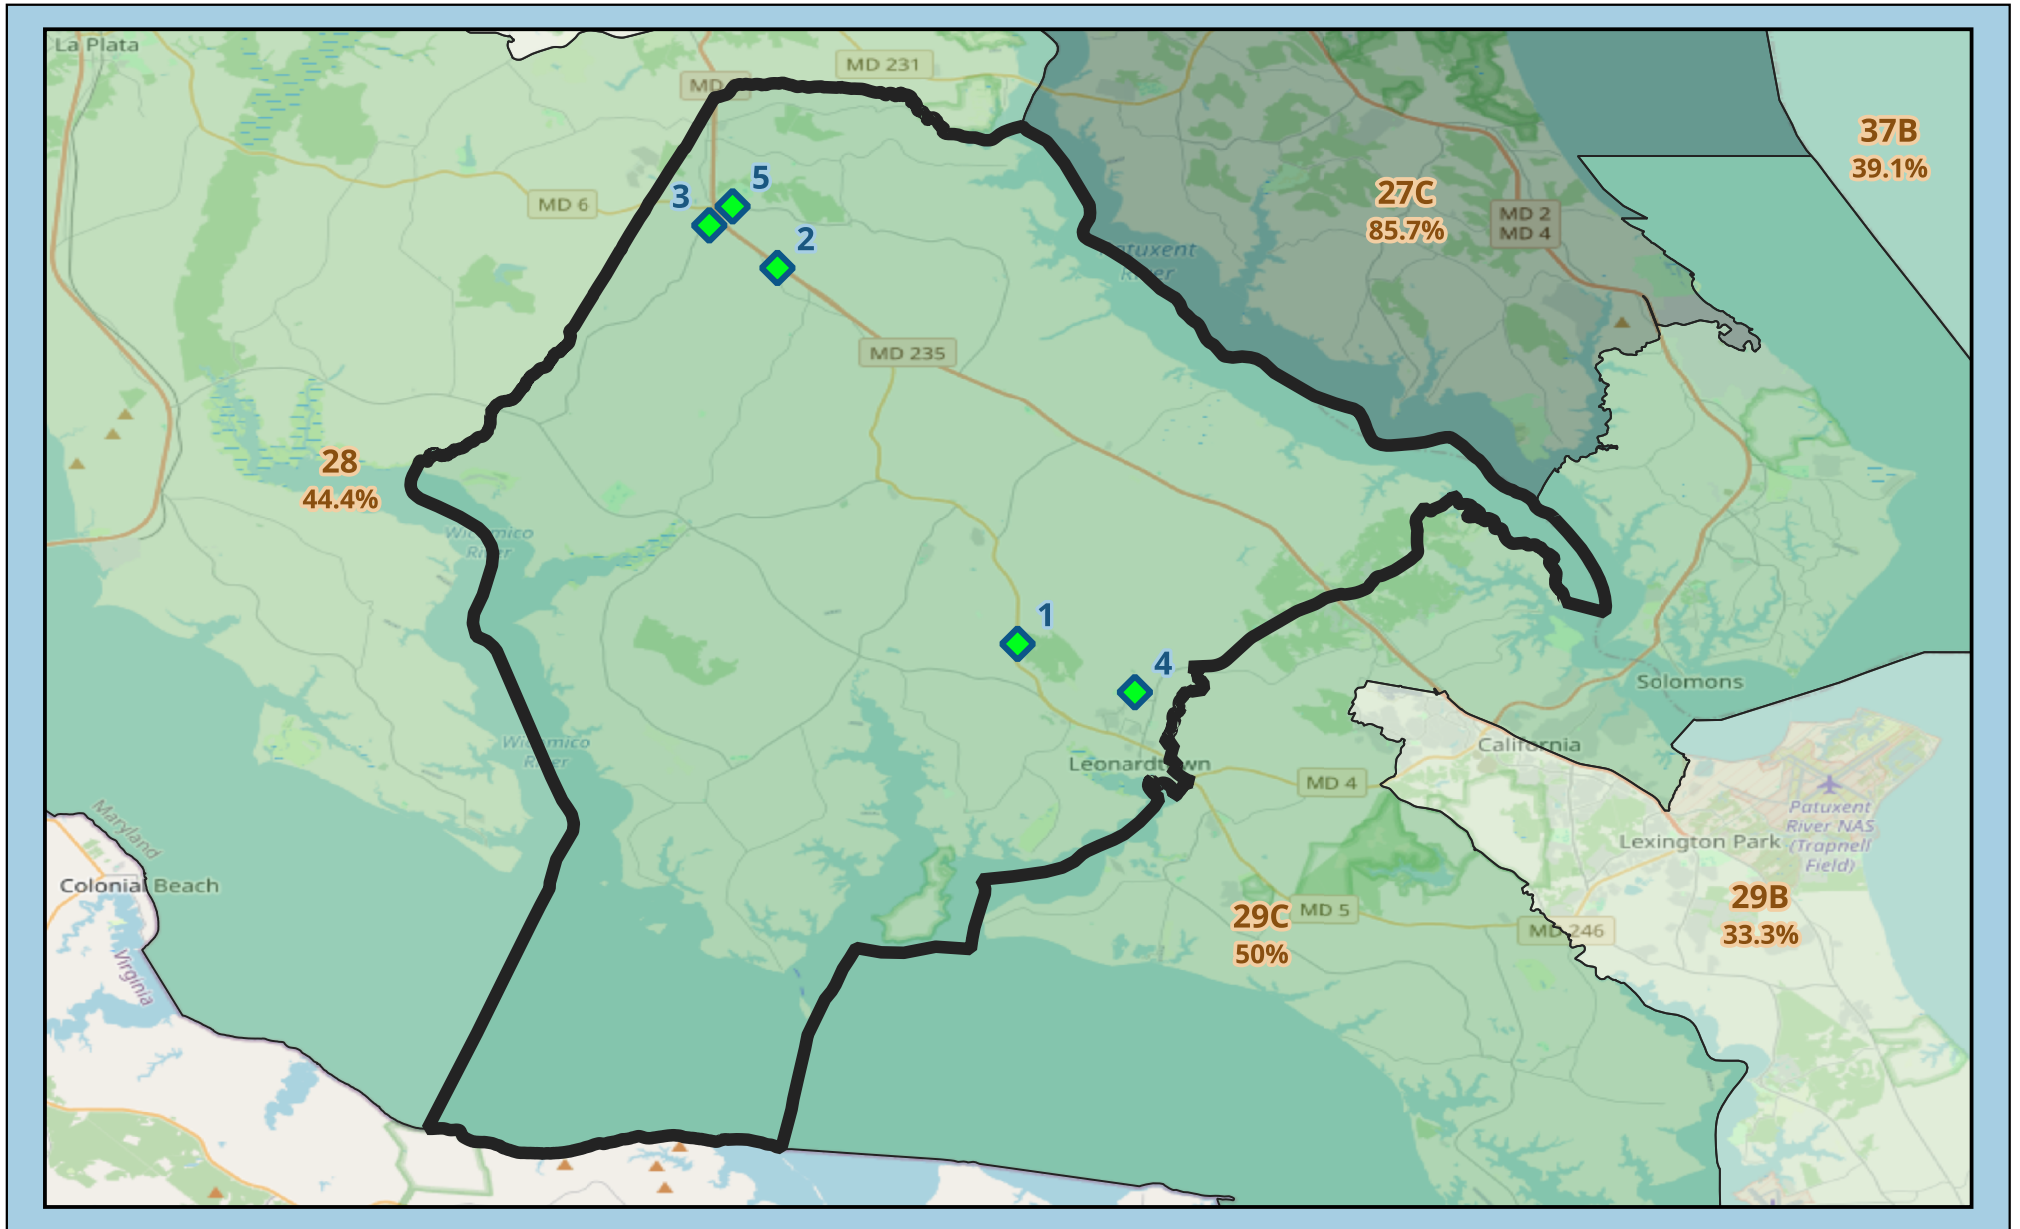

# Maryland House District 29A

 : Green School (GS) Location  
(5 Total)

**50% of Schools are Green Schools**

# Maryland House District 29A Green Schools

School #	School Name	City	Zip	GS Since:
1	Benjamin Banneker Elementary	Loveville	20656	2009
2	Mechanicsville Elementary	Mechanicsville	20659	2011
3	White Marsh Elementary	Mechanicsville	20659	2009
4	Captain Walter Francis Duke Elementary	Leonardtown	20650	2019
5	Lettie Marshall Dent Elementary School	Charlotte Hall	20659	2010