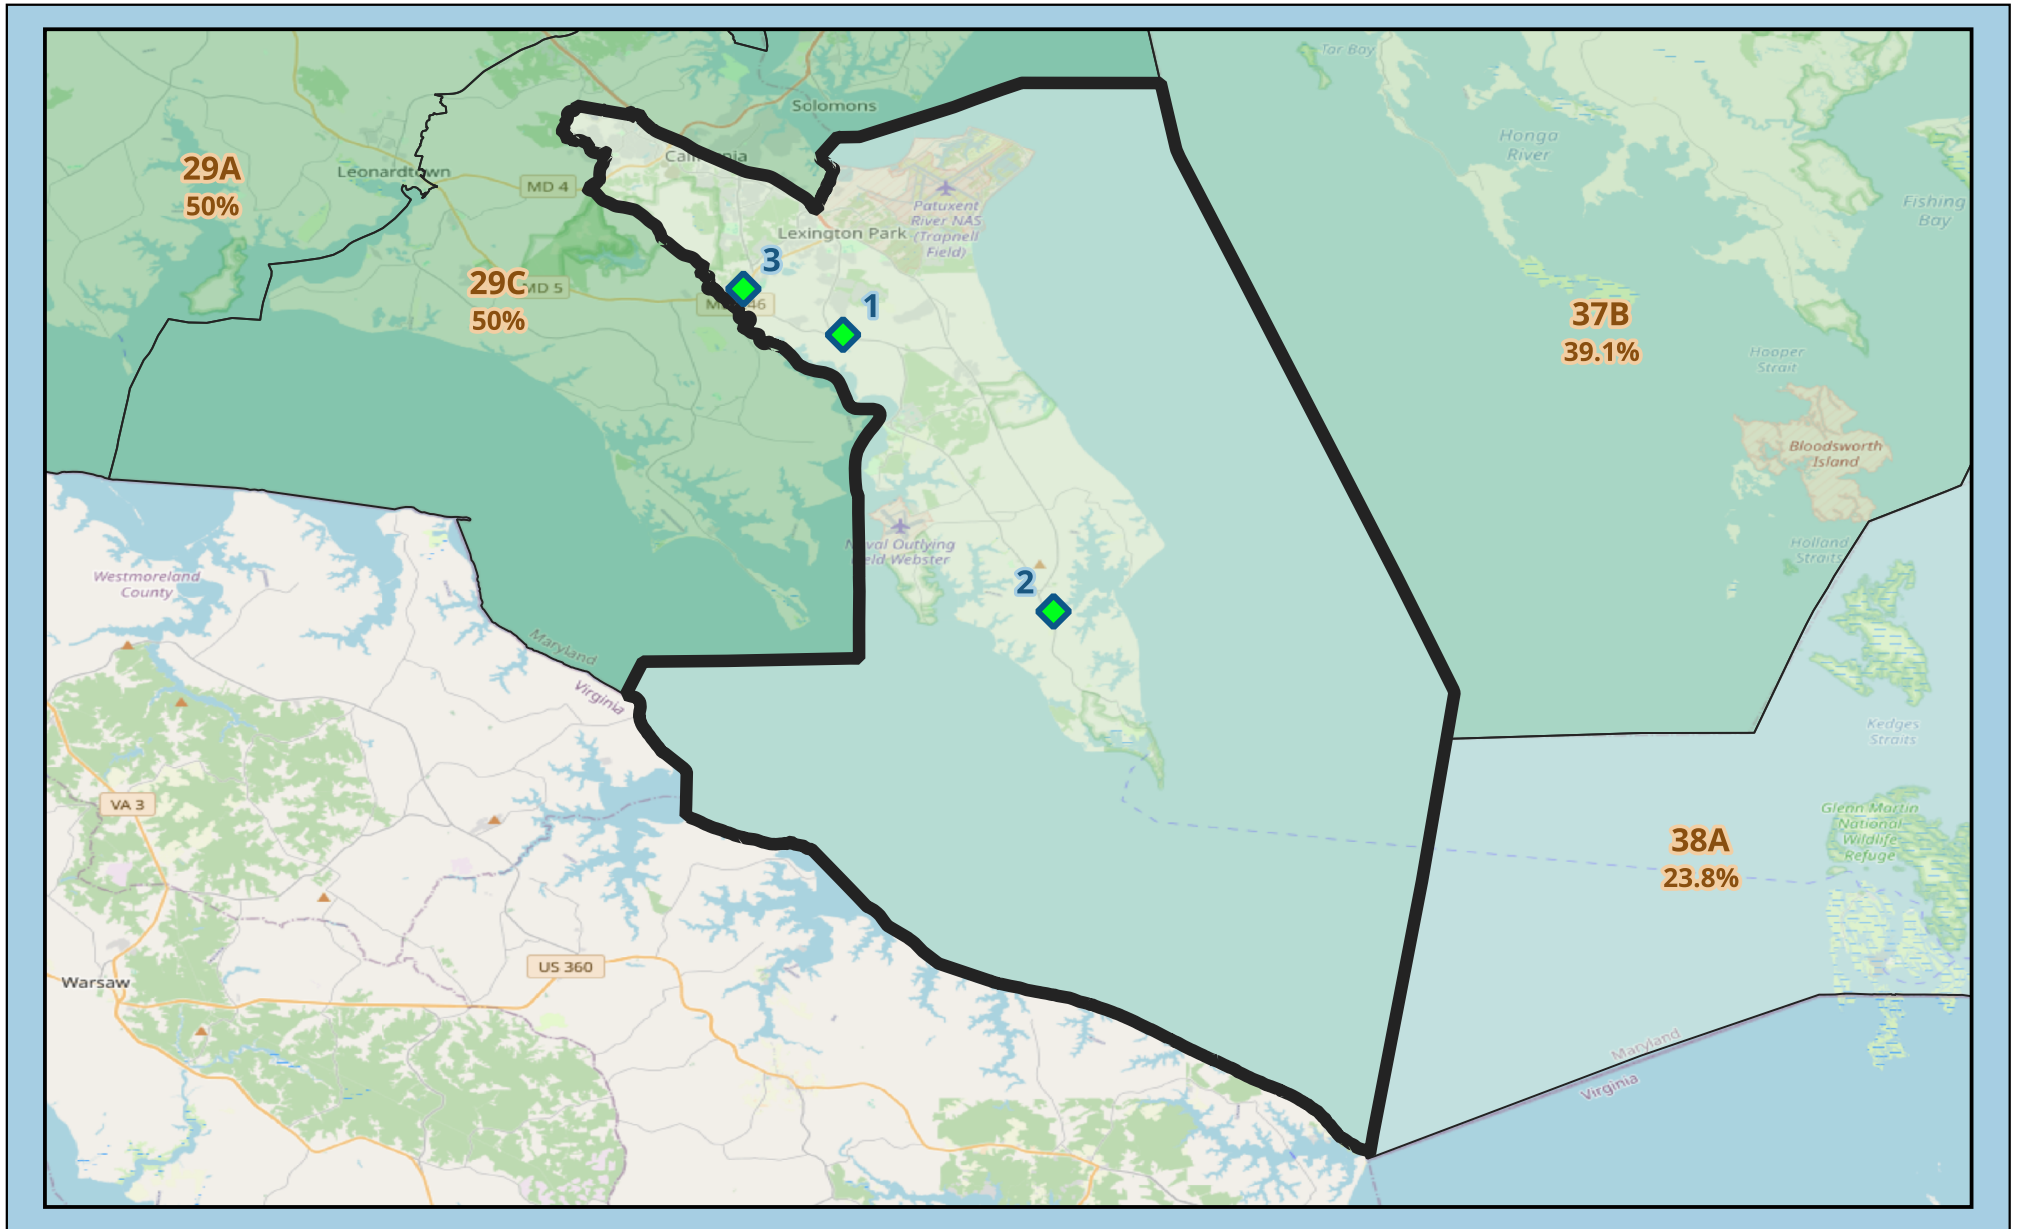

# Maryland House District 29B

 : Green School (GS) Location  
(3 Total)

**33.3% of Schools are Green Schools**