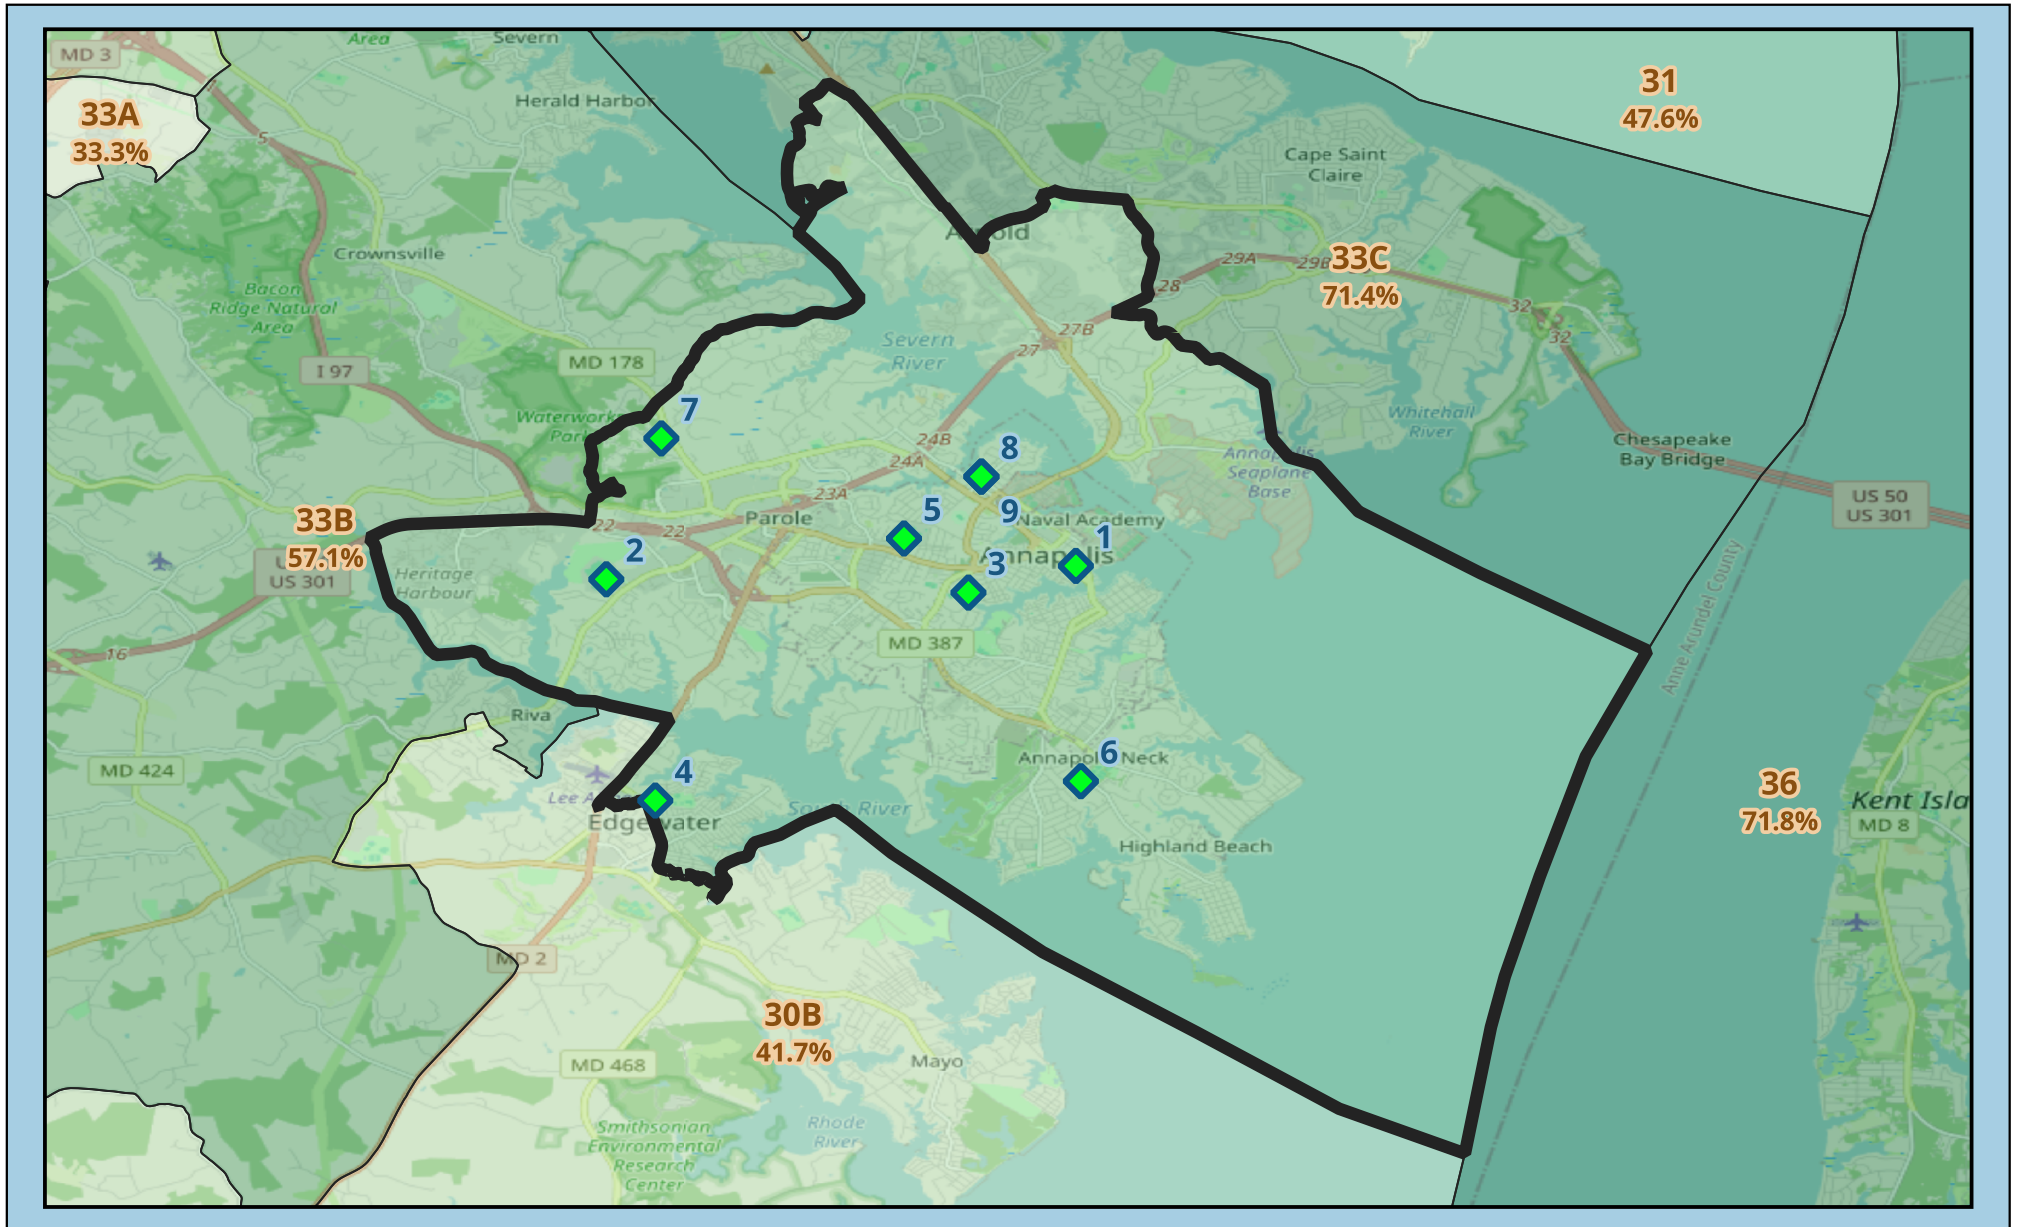

Maryland House District 30A

 : Green School (GS) Location
(9 Total)

52.9% of Schools are Green Schools

Maryland House District 30A Green Schools

School #	School Name	City	Zip	GS Since:
1	Annapolis Elementary	Annapolis	21401	2015
2	Annapolis High	Annapolis	21401	2017
3	Wiley H. Bates Middle	Annapolis	21401	2011
4	Edgewater Elementary	Edgewater	21037	2013
5	Germantown Elementary	Annapolis	21401	2016
6	Hillsmere Elementary	Annapolis	21403	2020
7	Rolling Knolls Elementary	Annapolis	21401	2010
8	West Annapolis Elementary	Annapolis	21401	2005
9	West Annapolis Elementary	Annapolis	21401	2015