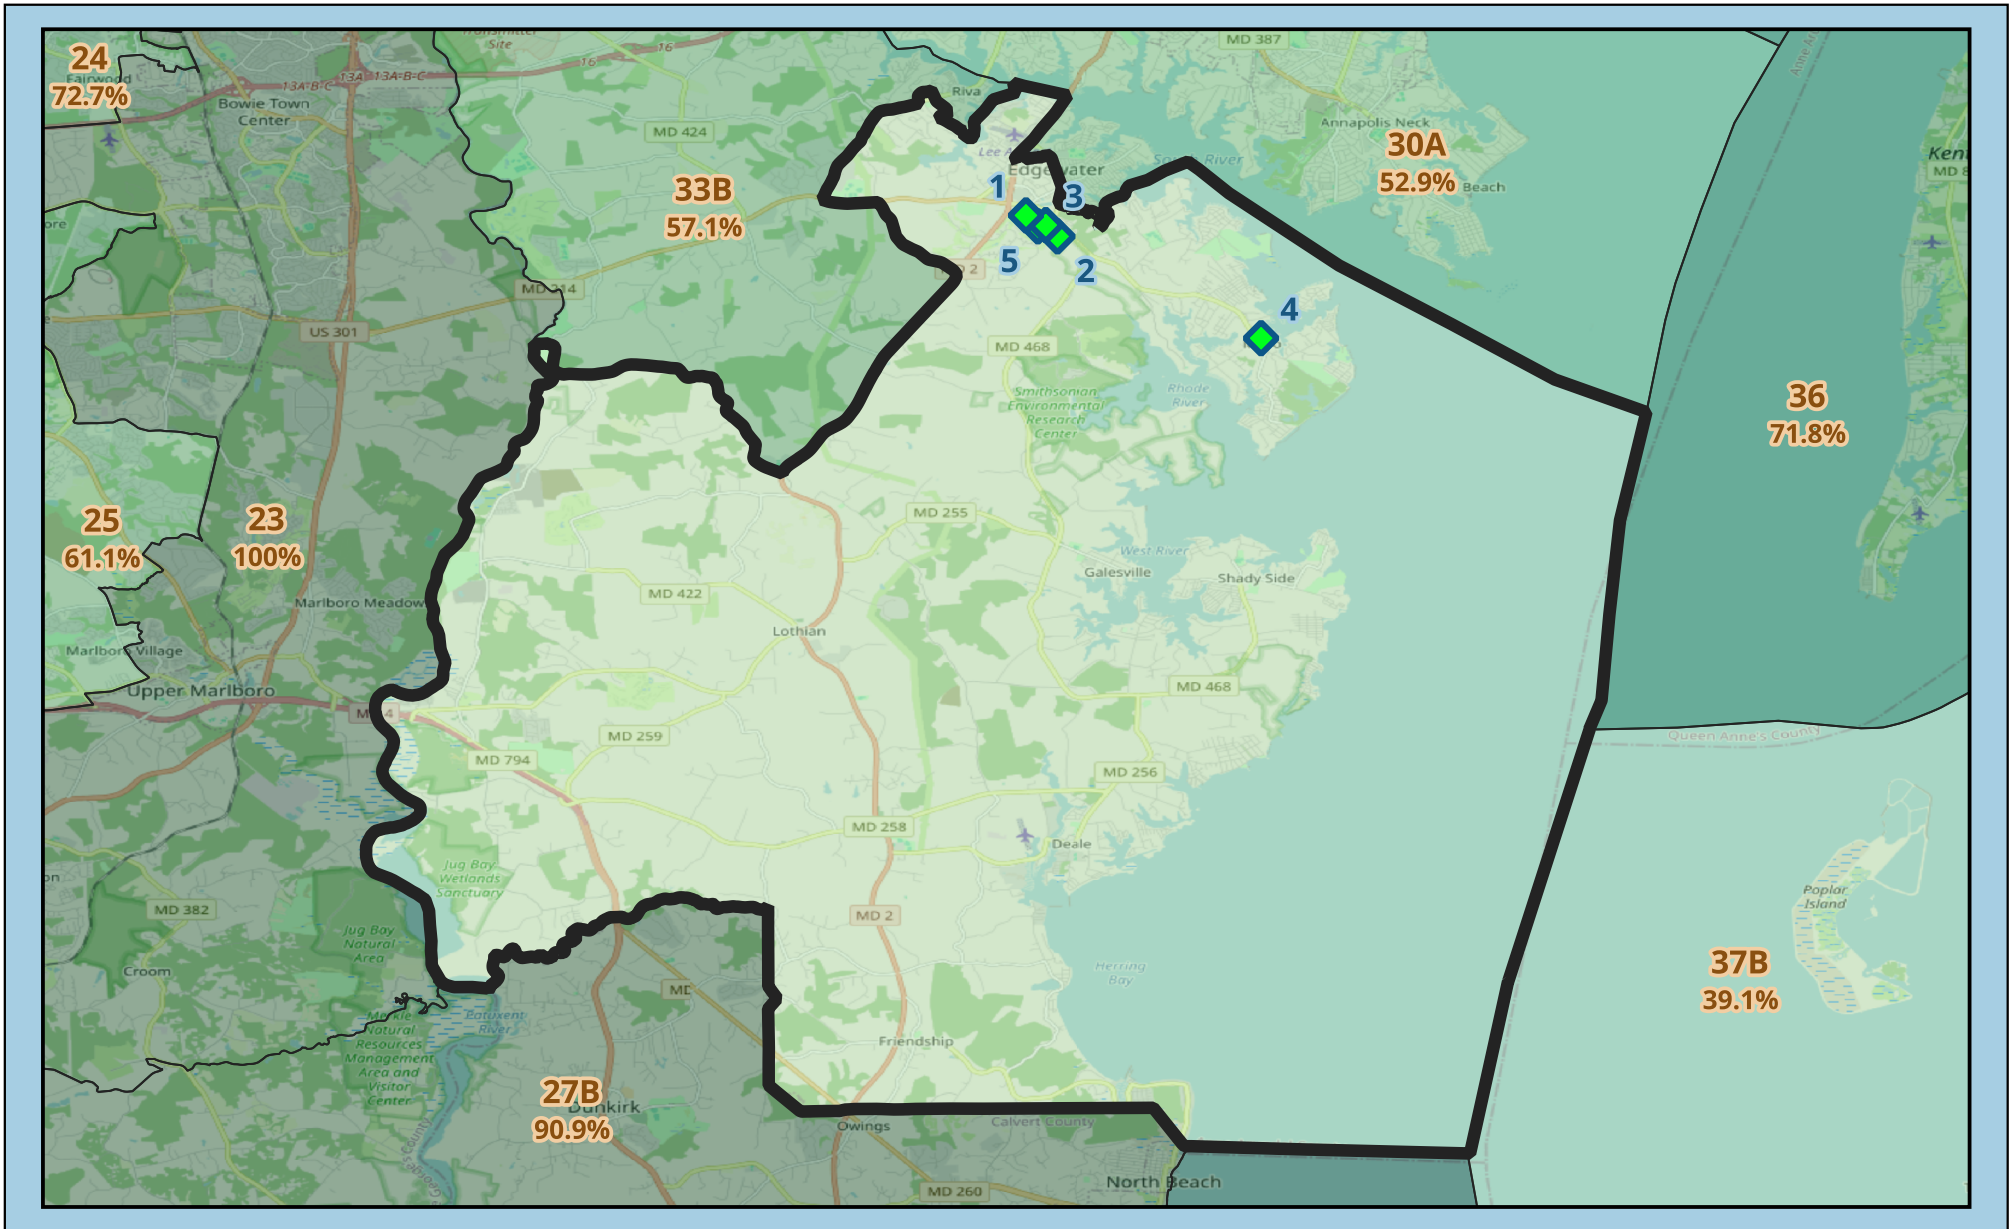

# Maryland House District 30B

 : Green School (GS) Location  
(5 Total)

**41.7% of Schools are Green Schools**

# Maryland House District 30B Green Schools

School #	School Name	City	Zip	GS Since:
1	Central Elementary	Edgewater	21037	2010
2	Central Middle	Edgewater	21037	2014
3	South River High	Edgewater	21037	2010
4	Mayo Elementary	Edgewater	21037	2008
5	Center of Applied Technology-South	Edgewater	21037	2015