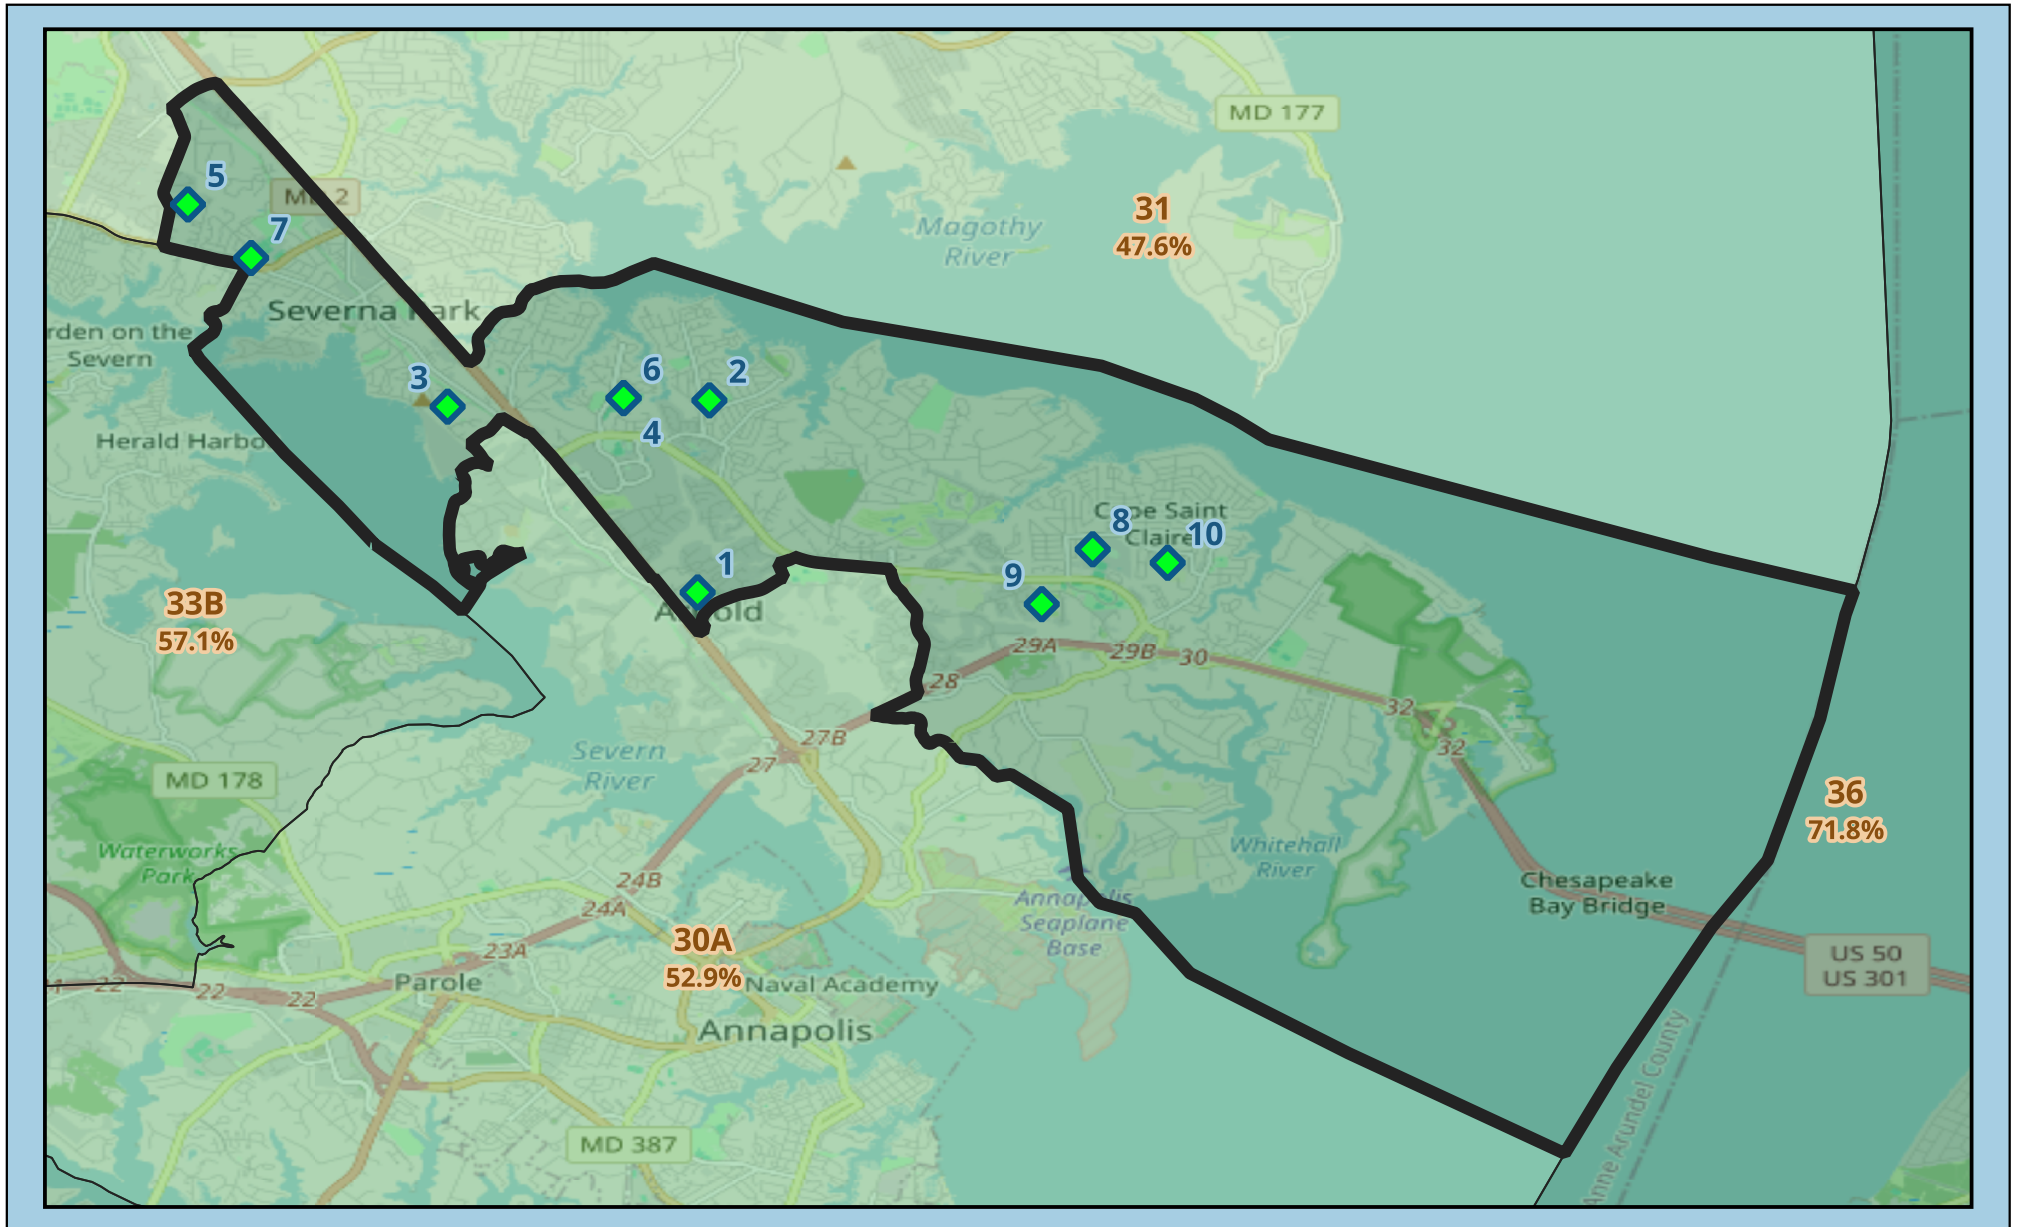

Maryland House District 33C

 : Green School (GS) Location
(10 Total)

71.4% of Schools are Green Schools

Maryland House District 33C Green Schools

School #	School Name	City	Zip	GS Since:
1	Arnold Elementary	Arnold	21012	2025
2	Belvedere Elementary	Arnold	21012	2010
3	Jones Elementary	Severna Park	21146	2010
4	Magothy River Middle	Arnold	21012	2013
5	Oak Hill Elementary	Severna Park	21146	2011
6	Severn River Middle	Arnold	21012	2012
7	Severna Park High	Severna Park	21146	2014
8	Broadneck High	Annapolis	21409	2008
9	Windsor Farm Elementary	Annapolis	21409	2019
10	Cape Saint Claire Elementary School	Annapolis	21409	2012